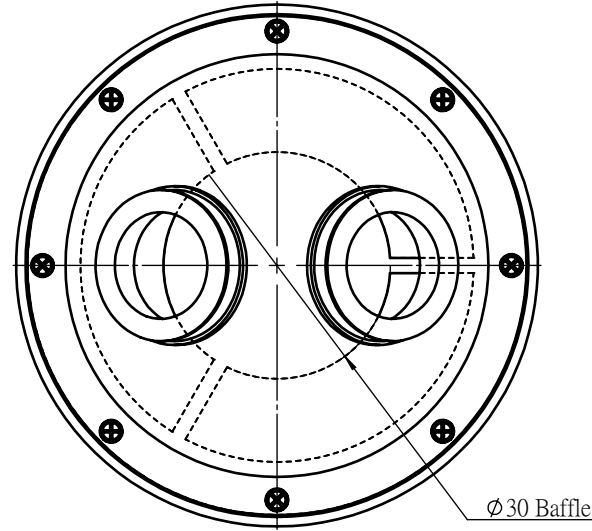

UNIT:m/m

Model	W(kgs)

 Unice E-O Services Inc. No.5, Andong Rd., Chung Li District, Taoyuan City 32063, Taiwan, R.O.C.	TITLE:		UIS-050-020-N-Y	
	DWG. NO.	UIS-050-020-N-Y		
	NAME	DATE	MATERIAL:	
DRAWN	John	2020/12/28	N/A	
ENG APPR.	Johnny	2020/12/28	SCALE:	1:1
			REV	0