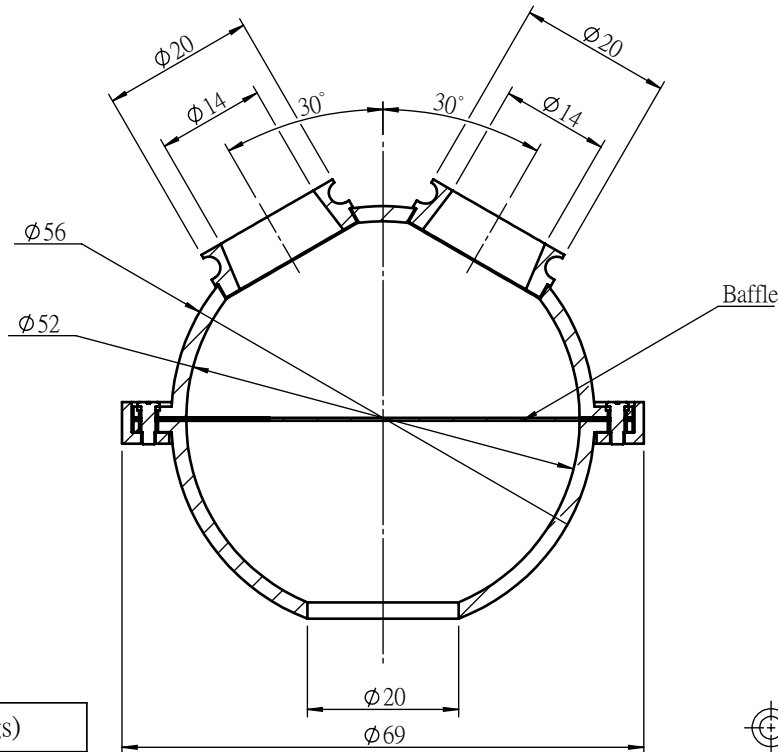

UNIT:m/m

Model	W(kgs)

 Unice E-O Services Inc. No.5, Andong Rd., Chung Li District, Taoyuan City 32063, Taiwan, R.O.C.	TITLE:		UIS-050-020-N-Y	
	DWG. NO.	UIS-050-020-N-Y		
	NAME	DATE	MATERIAL:	
DRAWN	John	2020/12/28	N/A	
ENG APPR.	Johnny	2020/12/28	SCALE:	1:1
			REV	0