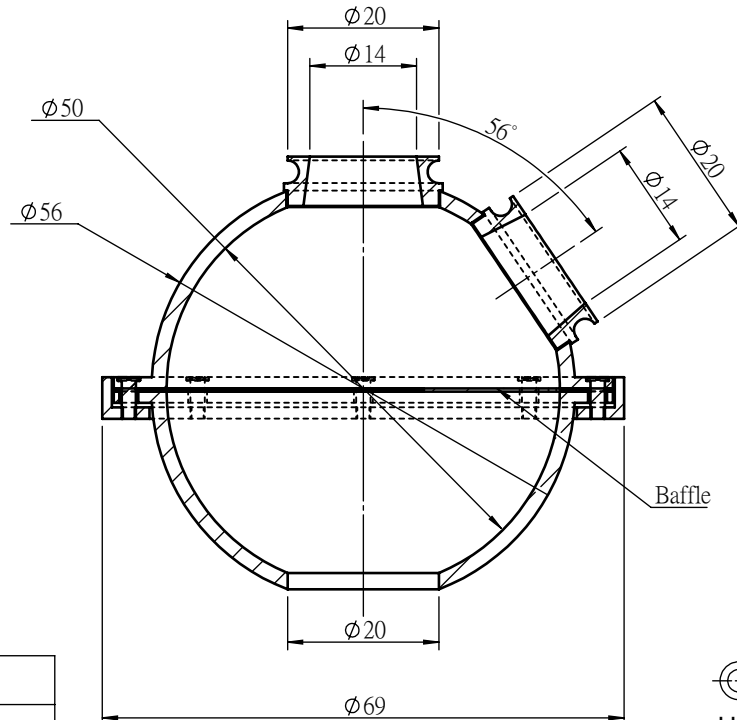

Model	W(kgs)

 <b>Unice E-O Services Inc.</b> No.5, Andong Rd., Chung Li District, Taoyuan City 32063, Taiwan, R.O.C.	TITLE:		UIS-050-020-N-B	
	DWG. NO.	UIS-050-020-N-B		
	NAME	DATE	MATERIAL:	
DRAWN	John	2020/12/28	N/A	
ENG APPR.	Johnny	2020/12/28	SCALE:	1:1
			REV	0