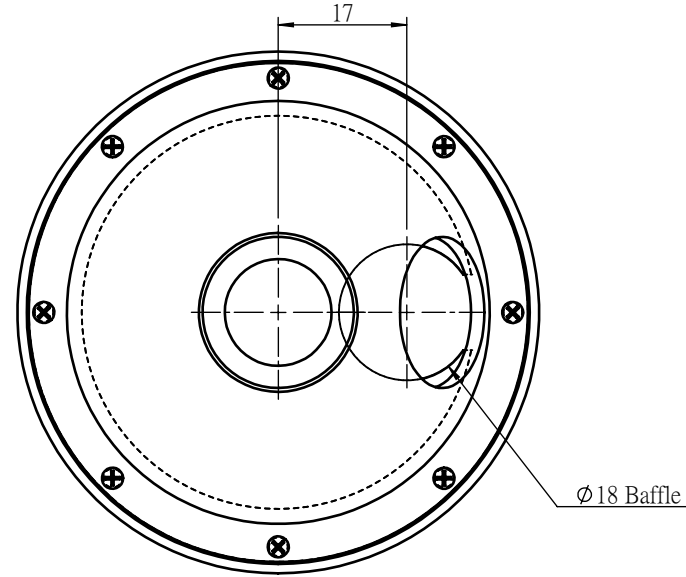

Model	W(kgs)

 <b>Unice E-O Services Inc.</b> No.5, Andong Rd., Chung Li District, Taoyuan City 32063, Taiwan, R.O.C.	TITLE:		UIS-050-020-N-B	
	DWG. NO.	UIS-050-020-N-B		
	NAME	DATE	MATERIAL:	
DRAWN	John	2020/12/28	N/A	
ENG APPR.	Johnny	2020/12/28	SCALE:	1:1
			REV	0