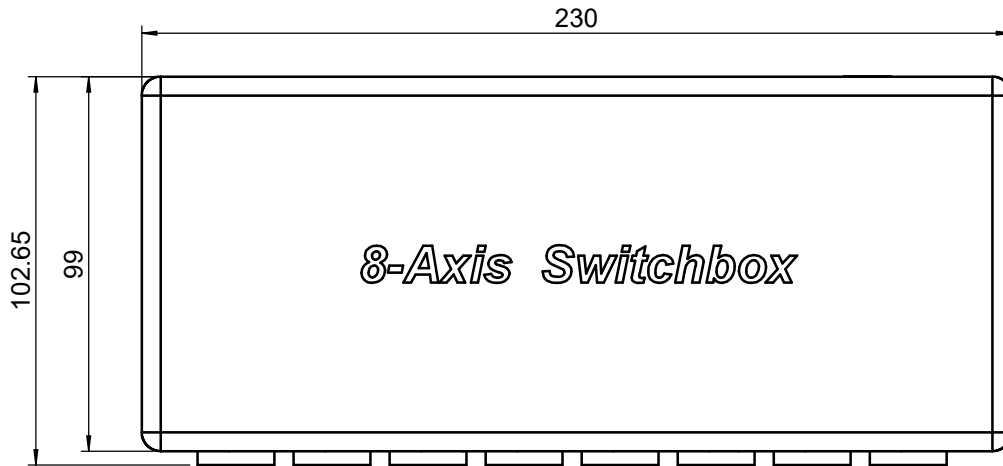

UNIT:m/m

 Unice E-O Services Inc. No.5, Andong Rd., Chung Li District, Taoyuan City 32063, Taiwan, R.O.C.			TITLE:	
			08SSB-8	
			DWG. NO.	08SSB-8
			MATERIAL:	N/A
DRAWN	Eric	2010/12/30	SCALE:	1:2
ENG APPR.	Johnny	2010/12/30	REV	0