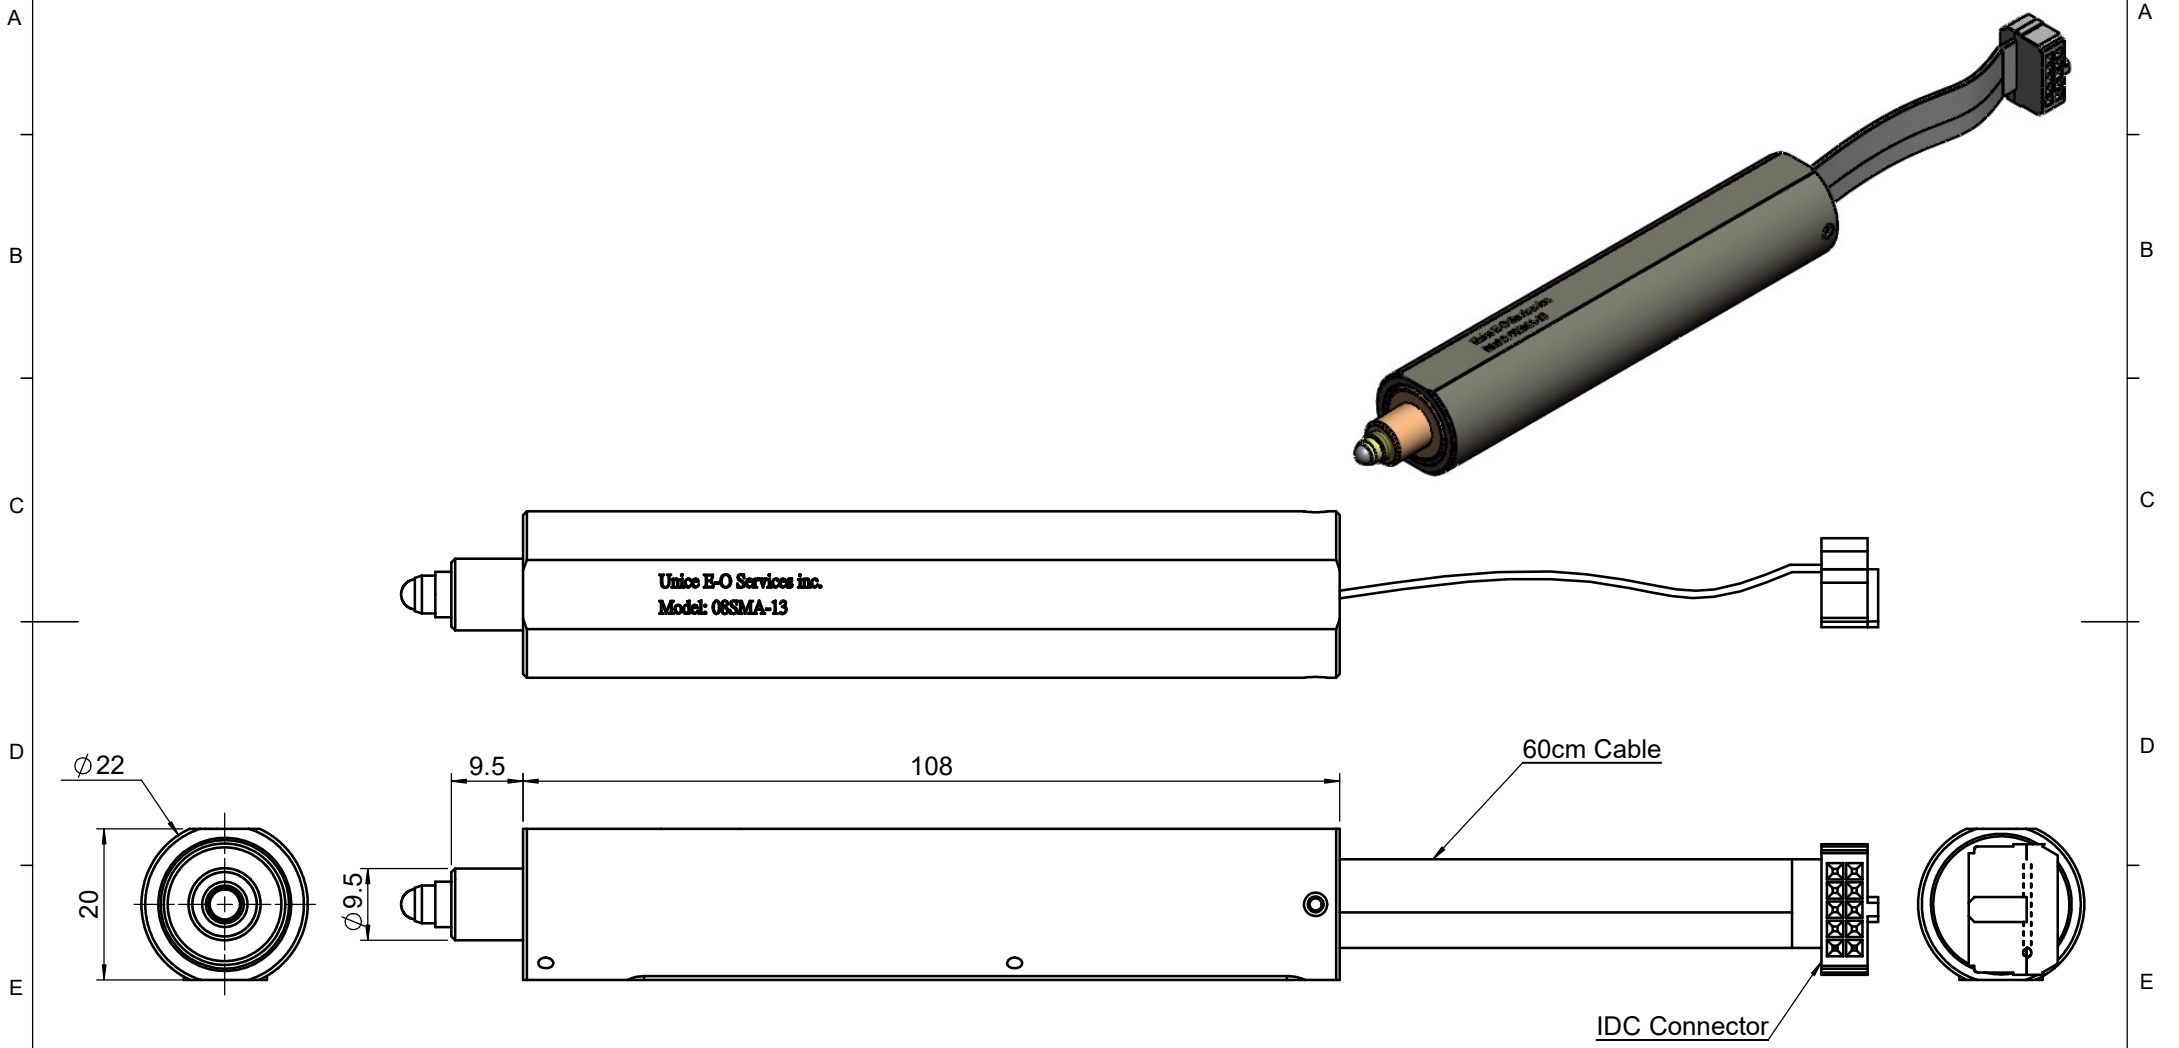

Unice E-O Services Inc.  
Model: 08SMA-13

60cm Cable

IDC Connector

 <b>Unice E-O Services Inc.</b> No.5, Andong Rd., Chung Li District, Taoyuan City 32063, Taiwan, R.O.C.			TITLE:	
			08SMA-13	
			DWG. NO.	08SMA-13
			MATERIAL:	N/A
DRAWN	NAME	DATE	SCALE:	1:1
ENG APPR.	Johnny	2012/5/8	REV	0