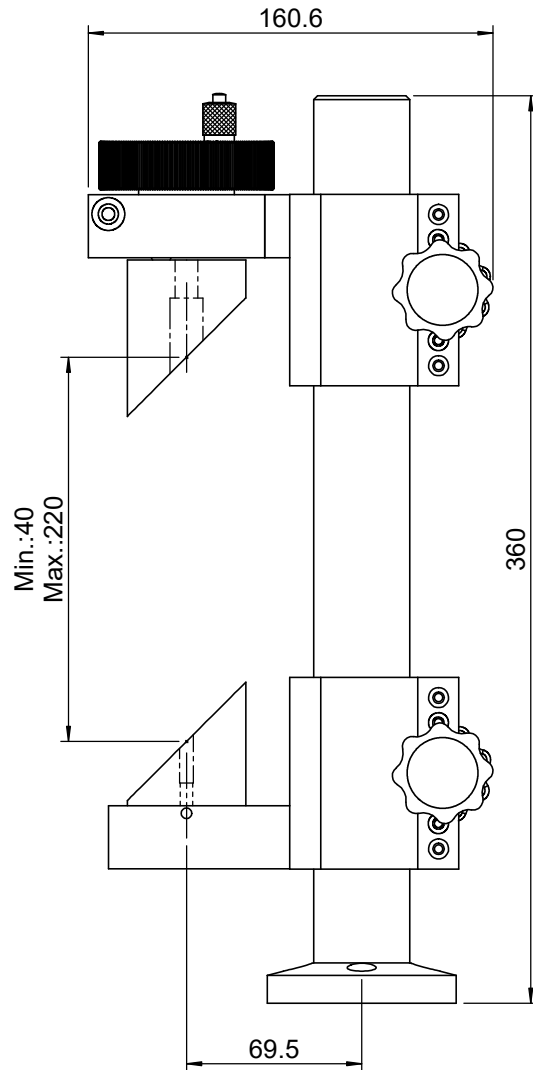

 <b>Unice E-O Services Inc.</b> No.5, Andong Rd., Chung Li District, Taoyuan City 32063, Taiwan, R.O.C.			TITLE:	
			07BSD-2	
			DWG. NO.	07BSD-2
			MATERIAL:	N/A
DRAWN	Eric	2010/12/30	SCALE:	1:3
ENG APPR.	Johnny	2010/12/30	REV	0