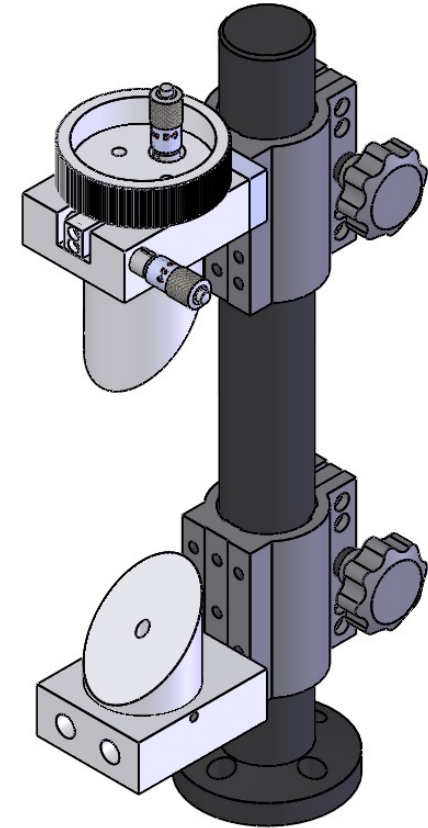

 <b>Unice E-O Services Inc.</b> No.5, Andong Rd., Chung Li District, Taoyuan City 32063, Taiwan, R.O.C.			TITLE:	
			07BSD-2	
			DWG. NO.	07BSD-2
			MATERIAL:	N/A
DRAWN	Eric	2010/12/30	SCALE:	1:3
ENG APPR.	Johnny	2010/12/30	REV	0