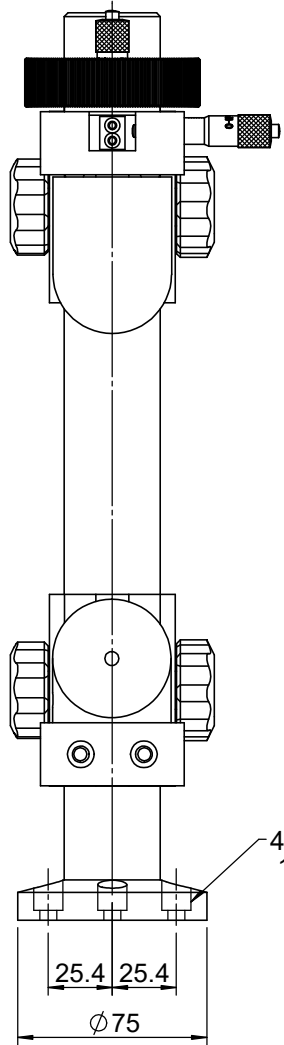

 <b>Unice E-O Services Inc.</b> No.5, Andong Rd., Chung Li District, Taoyuan City 32063, Taiwan, R.O.C.			TITLE:	
			07BSD-2	
			DWG. NO.	07BSD-2
			MATERIAL:	N/A
DRAWN	Eric	2010/12/30	SCALE:	1:3
ENG APPR.	Johnny	2010/12/30	REV	0