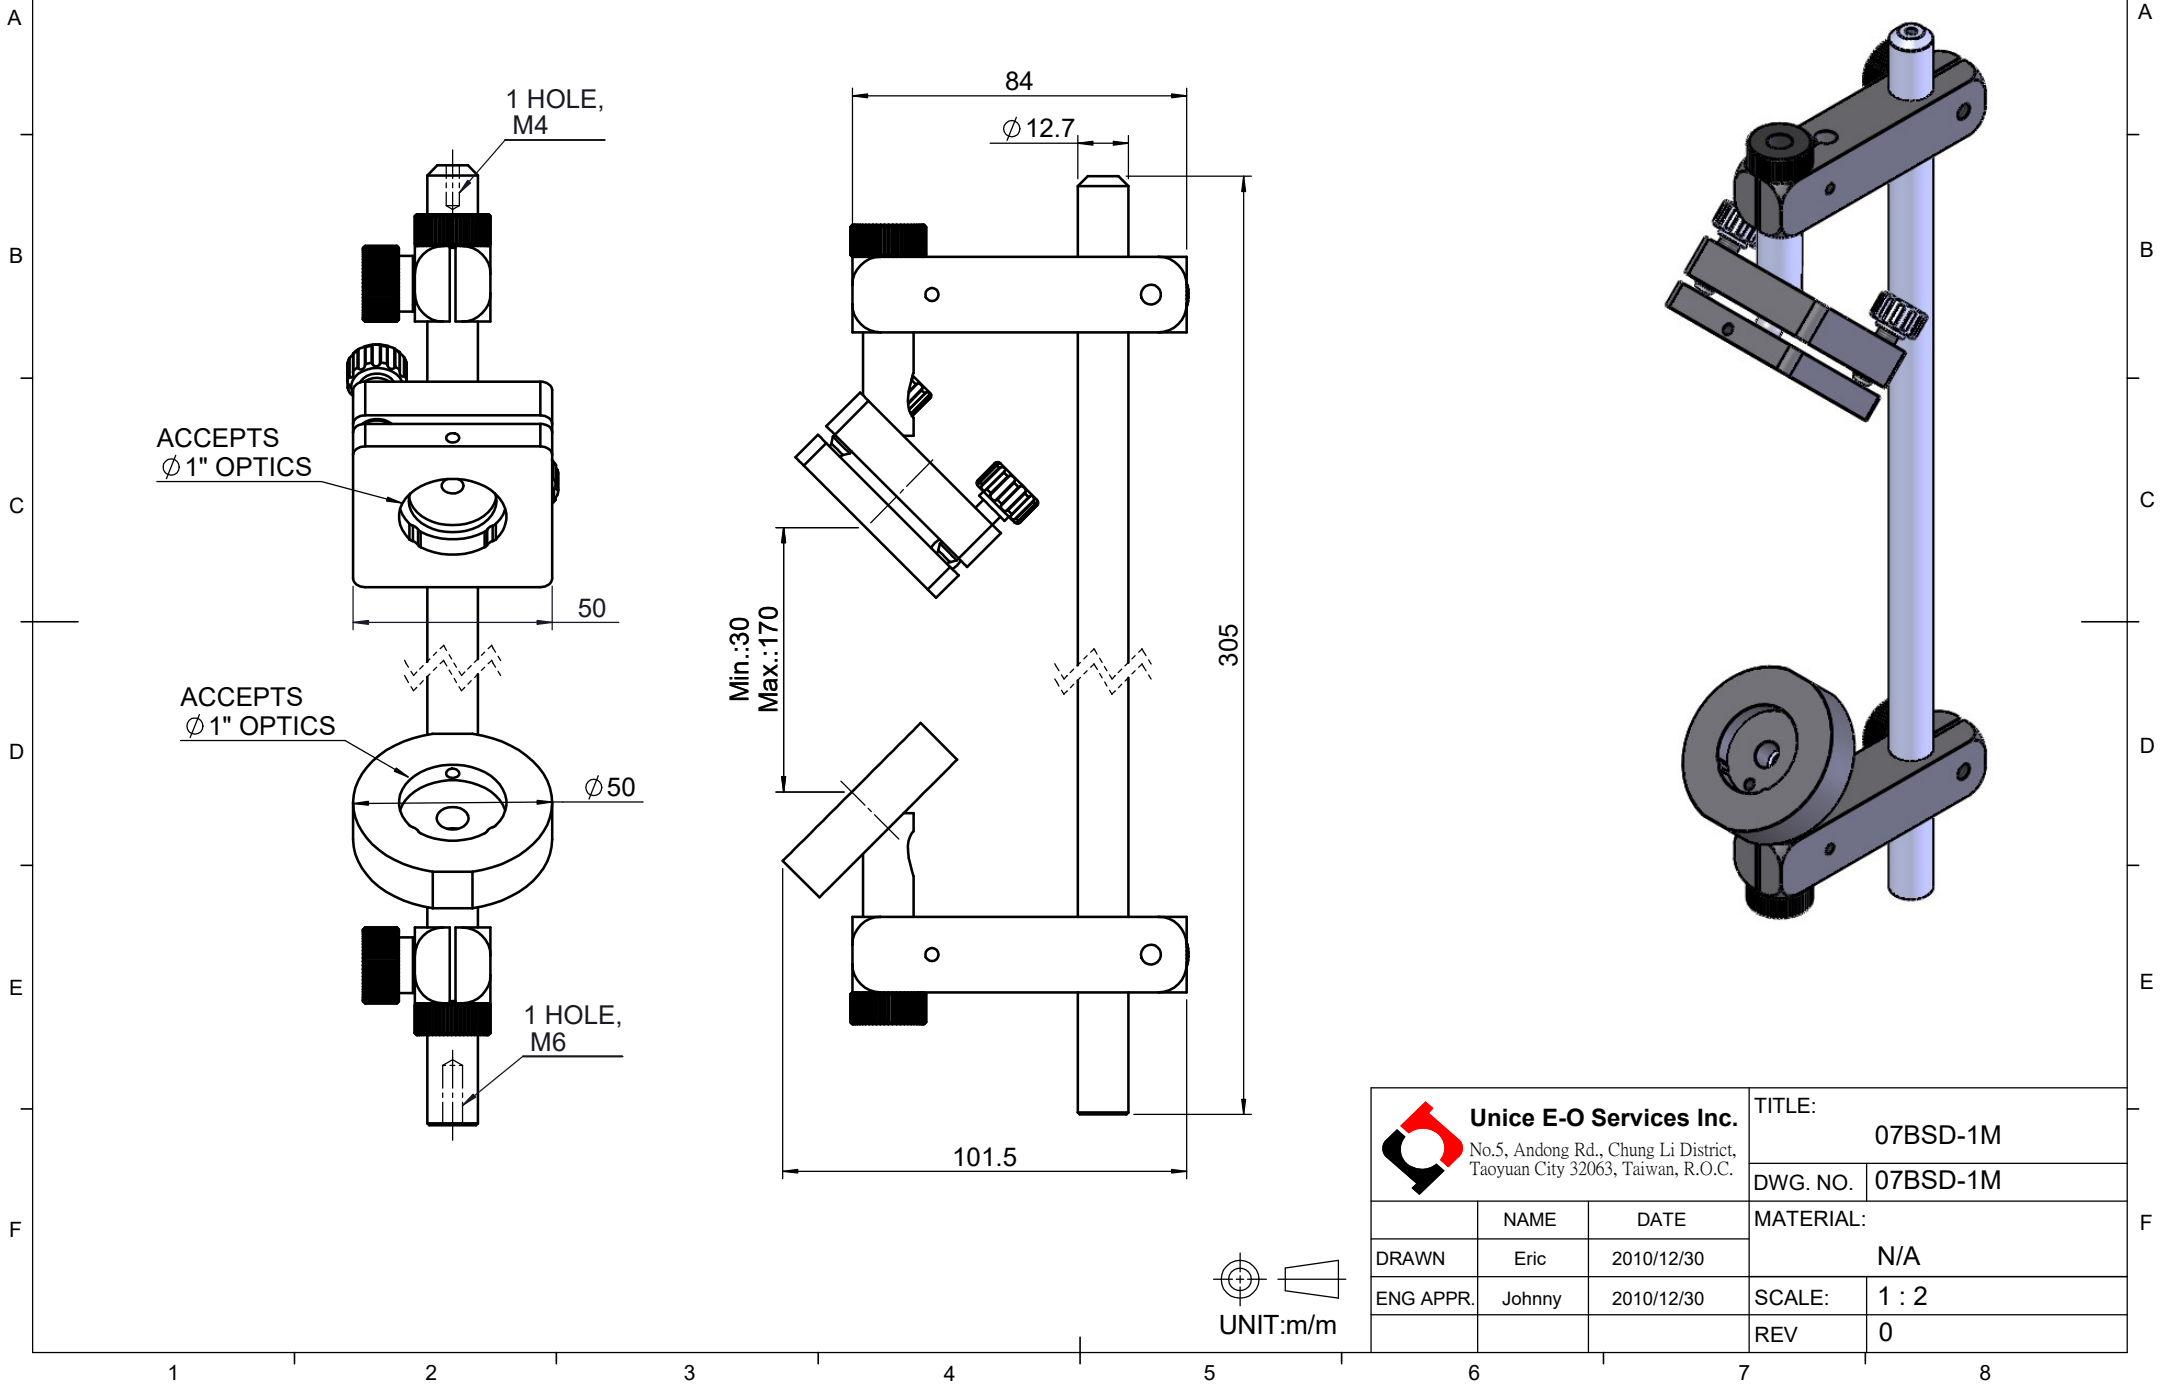

 Unice E-O Services Inc. No.5, Andong Rd., Chung Li District, Taoyuan City 32063, Taiwan, R.O.C.			TITLE:	
			07BSD-1M	
			DWG. NO.	07BSD-1M
			MATERIAL:	N/A
DRAWN	Eric	2010/12/30	SCALE:	1 : 2
ENG APPR.	Johnny	2010/12/30	REV	0

 UNIT:m/m