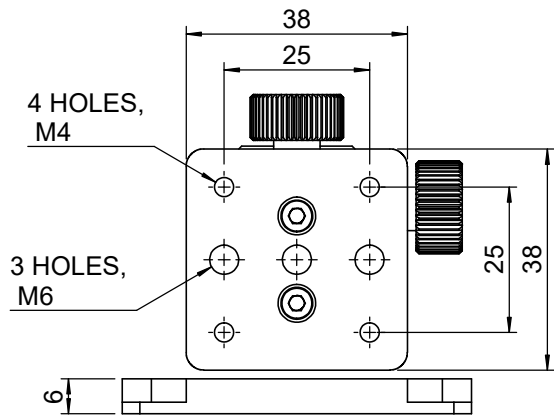

 Unice E-O Services Inc. No.5, Andong Rd., Chung Li District, Taoyuan City 32063, Taiwan, R.O.C.			TITLE:	
			06UTS-3M	
			DWG. NO.	06UTS-3M
			MATERIAL:	N/A
DRAWN	Yuhan	2016/5/16	SCALE:	1:1.3
ENG APPR.	Johnny	2016/5/16	REV	0