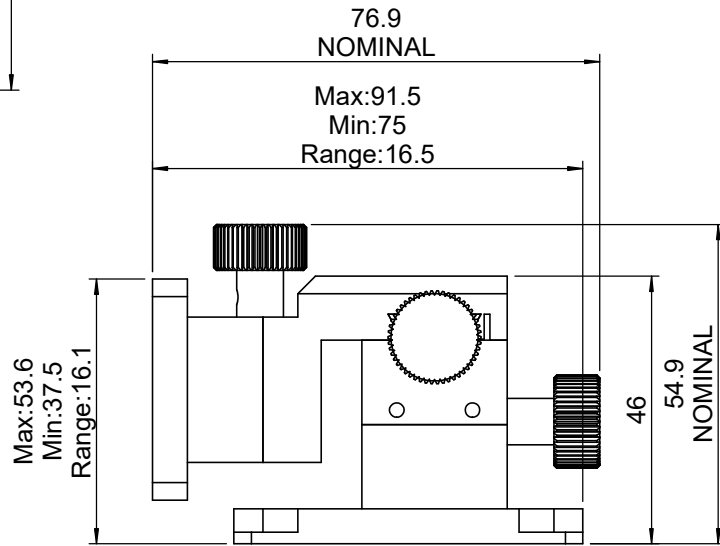

 Unice E-O Services Inc. No.5, Andong Rd., Chung Li District, Taoyuan City 32063, Taiwan, R.O.C.			TITLE:	
			06UTS-3M	
			DWG. NO.	06UTS-3M
			MATERIAL:	N/A
DRAWN	Yuhan	2016/5/16	SCALE:	1:1.3
ENG APPR.	Johnny	2016/5/16	REV	0