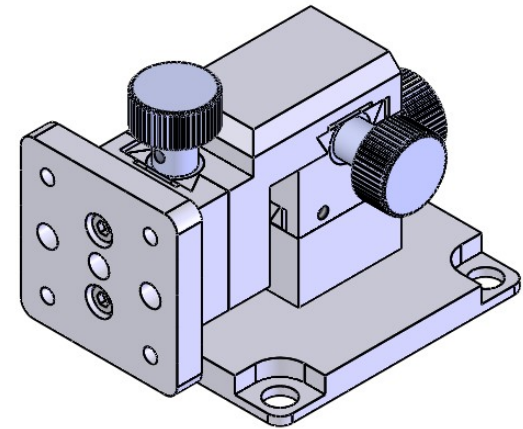

 Unice E-O Services Inc. No.5, Andong Rd., Chung Li District, Taoyuan City 32063, Taiwan, R.O.C.			TITLE:	
			06UTS-3M	
			DWG. NO.	06UTS-3M
			MATERIAL:	N/A
DRAWN	Yuhan	2016/5/16	SCALE:	1:1.3
ENG APPR.	Johnny	2016/5/16	REV	0