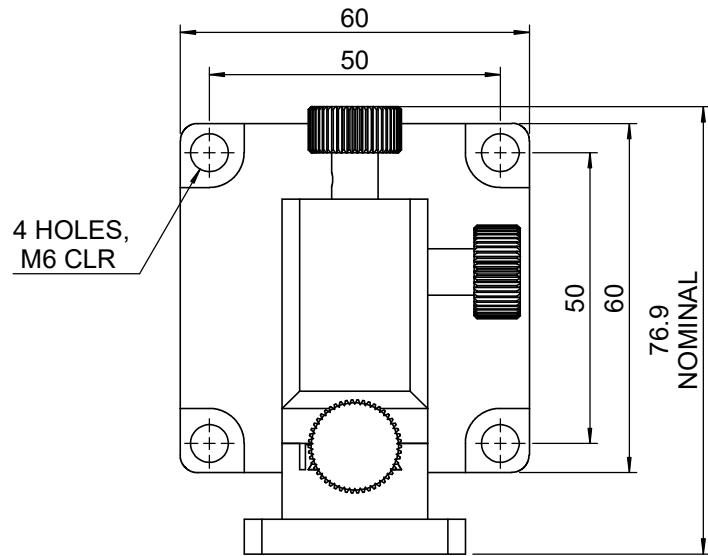

 Unice E-O Services Inc. No.5, Andong Rd., Chung Li District, Taoyuan City 32063, Taiwan, R.O.C.			TITLE:	
			06UTS-3M	
			DWG. NO.	06UTS-3M
			MATERIAL:	N/A
DRAWN	Yuhan	2016/5/16	SCALE:	1:1.3
ENG APPR.	Johnny	2016/5/16	REV	0