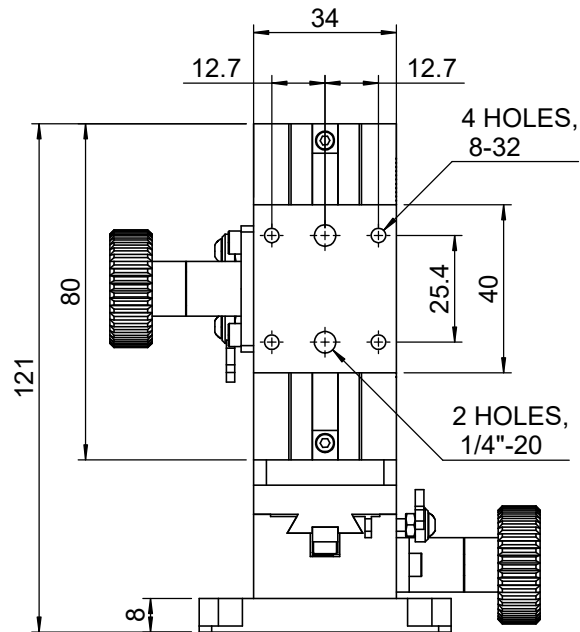

UNIT:m/m

 Unice E-O Services Inc. No.5, Andong Rd., Chung Li District, Taoyuan City 32063, Taiwan, R.O.C.			TITLE: 06TTS-5	
			DWG. NO.	06TTS-5
MATERIAL:			N/A	
DRAWN	Sammy	2017/4/28	SCALE:	1:1.8
ENG APPR.	Johnny	2017/4/28	REV	0