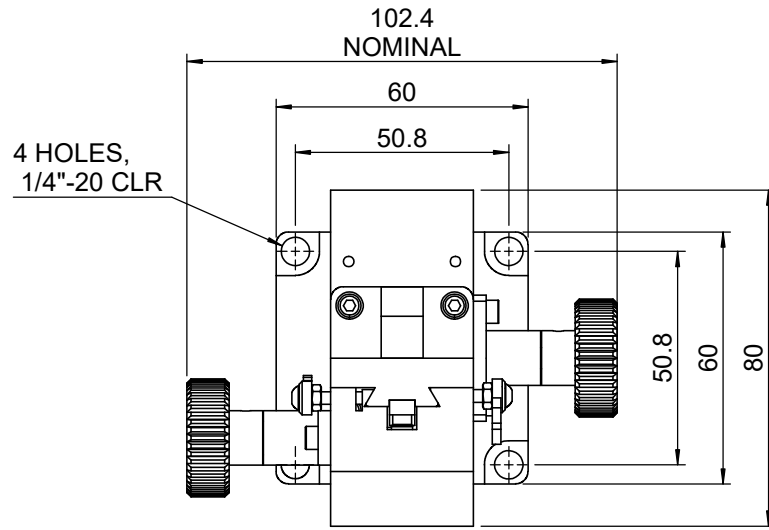

UNIT:m/m

 Unice E-O Services Inc. No.5, Andong Rd., Chung Li District, Taoyuan City 32063, Taiwan, R.O.C.			TITLE: 06TTS-5	
			DWG. NO.	06TTS-5
MATERIAL:			N/A	
DRAWN	Sammy	2017/4/28	SCALE:	1:1.8
ENG APPR.	Johnny	2017/4/28	REV	0