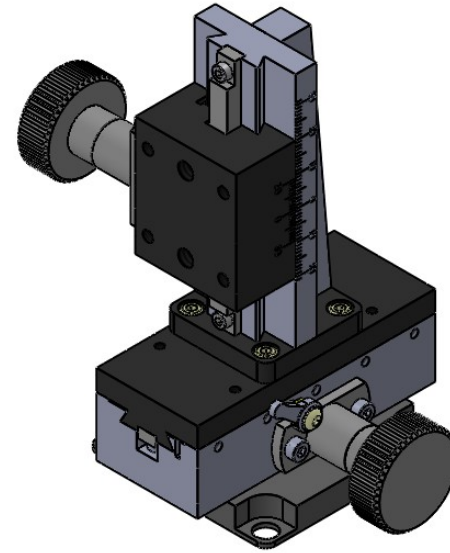

UNIT:m/m

 Unice E-O Services Inc. No.5, Andong Rd., Chung Li District, Taoyuan City 32063, Taiwan, R.O.C.			TITLE: 06TTS-5	
			DWG. NO.	06TTS-5
MATERIAL:			N/A	
DRAWN	Sammy	2017/4/28	SCALE:	1:1.8
ENG APPR.	Johnny	2017/4/28	REV	0