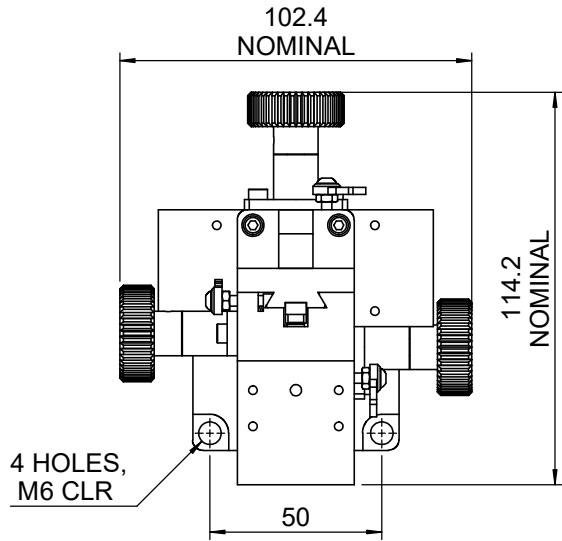

 Unice E-O Services Inc. No.5, Andong Rd., Chung Li District, Taoyuan City 32063, Taiwan, R.O.C.			TITLE:	
			06TTS-3M	
			DWG. NO.	06TTS-3M
			MATERIAL:	N/A
DRAWN	Sammy	2017/4/28	SCALE:	1:2.2
ENG APPR.	Johnny	2017/4/28	REV	0