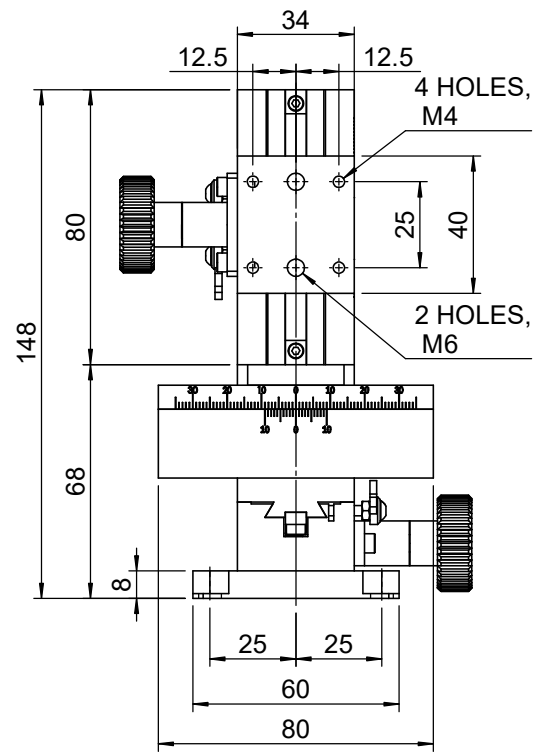

 Unice E-O Services Inc. No.5, Andong Rd., Chung Li District, Taoyuan City 32063, Taiwan, R.O.C.			TITLE:	
			06TTS-3M	
			DWG. NO.	06TTS-3M
			MATERIAL:	N/A
DRAWN	Sammy	2017/4/28	SCALE:	1:2.2
ENG APPR.	Johnny	2017/4/28	REV	0