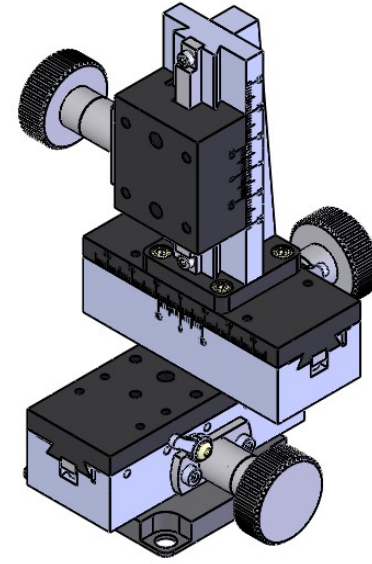

 Unice E-O Services Inc. No.5, Andong Rd., Chung Li District, Taoyuan City 32063, Taiwan, R.O.C.			TITLE:	
			06TTS-3M	
			DWG. NO.	06TTS-3M
			MATERIAL:	N/A
DRAWN	Sammy	2017/4/28	SCALE:	1:2.2
ENG APPR.	Johnny	2017/4/28	REV	0