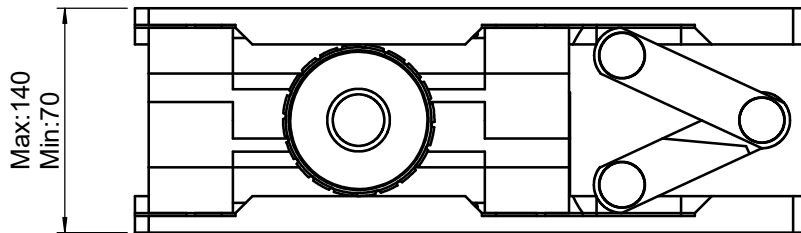

 Unice E-O Services Inc. No.5, Andong Rd., Chung Li District, Taoyuan City 32063, Taiwan, R.O.C.			TITLE: 06LJF-4M	
			DWG. NO.	06LJF-4M
MATERIAL:			N/A	
DRAWN	Miki	2015/6/25	SCALE:	1:2.7
ENG APPR.	Johnny	2015/6/25	REV	0