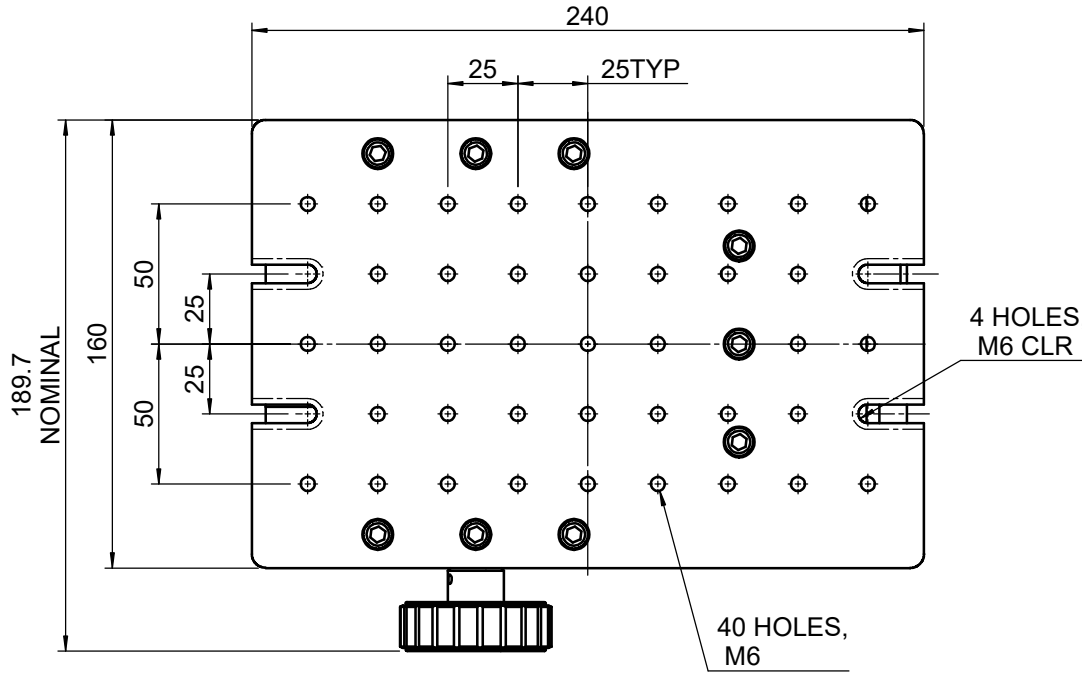

 Unice E-O Services Inc. No.5, Andong Rd., Chung Li District, Taoyuan City 32063, Taiwan, R.O.C.			TITLE: 06LJF-4M	
			DWG. NO.	06LJF-4M
MATERIAL:			N/A	
DRAWN	Miki	2015/6/25	SCALE:	1:2.7
ENG APPR.	Johnny	2015/6/25	REV	0