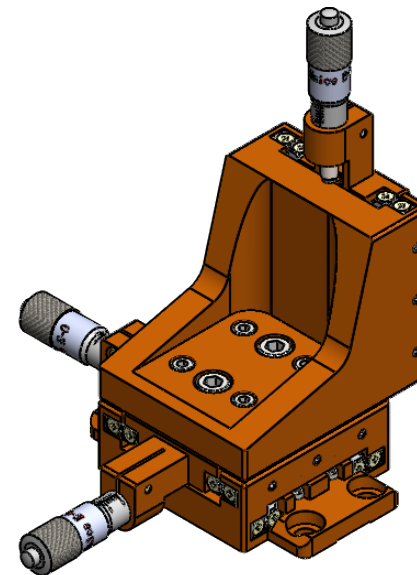

UNIT:m/m

 Unice E-O Services Inc. No.5, Andong Rd., Chung Li District, Taoyuan City 32063, Taiwan, R.O.C.			TITLE:	
			06CTS-3R	
			DWG. NO.	06CTS-3R
			MATERIAL:	N/A
DRAWN	Sky	2018/5/30	SCALE:	1:2.2
ENG APPR.	Johnny	2018/5/30	REV	0