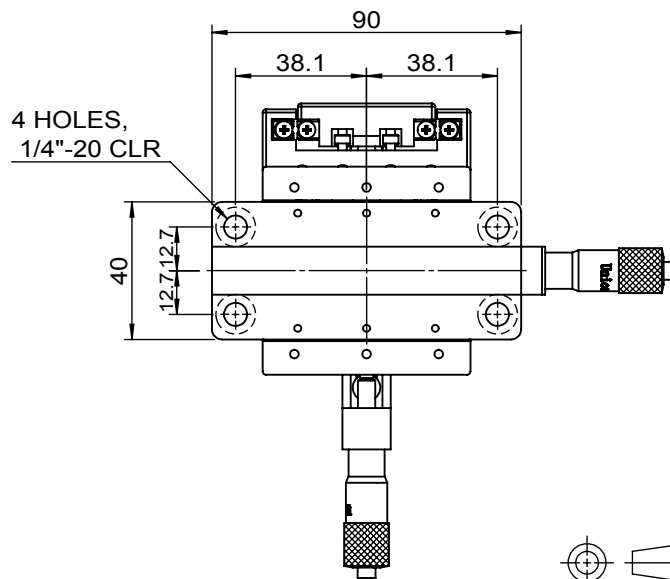

UNIT:m/m

 Unice E-O Services Inc. No.5, Andong Rd., Chung Li District, Taoyuan City 32063, Taiwan, R.O.C.			TITLE:	
			06CTS-3R	
			DWG. NO.	06CTS-3R
			MATERIAL:	N/A
DRAWN	Sky	2018/5/30	SCALE:	1:2.2
ENG APPR.	Johnny	2018/5/30	REV	0