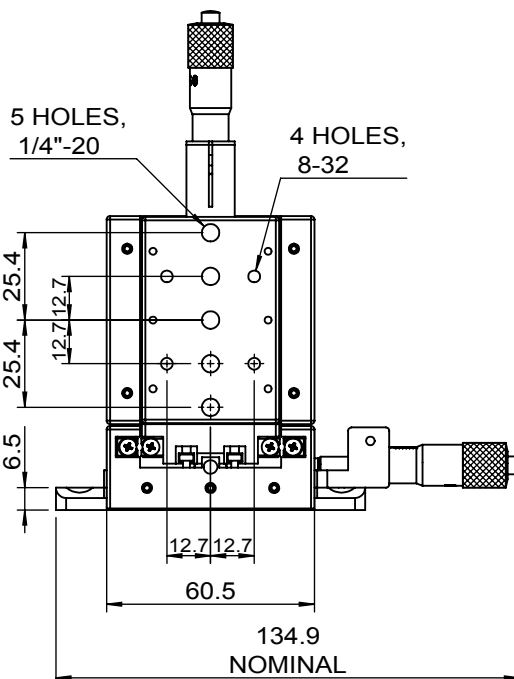

UNIT:m/m

 Unice E-O Services Inc. No.5, Andong Rd., Chung Li District, Taoyuan City 32063, Taiwan, R.O.C.			TITLE:	
			06CTS-3R	
			DWG. NO.	06CTS-3R
			MATERIAL:	N/A
DRAWN	Sky	2018/5/30	SCALE:	1:2.2
ENG APPR.	Johnny	2018/5/30	REV	0