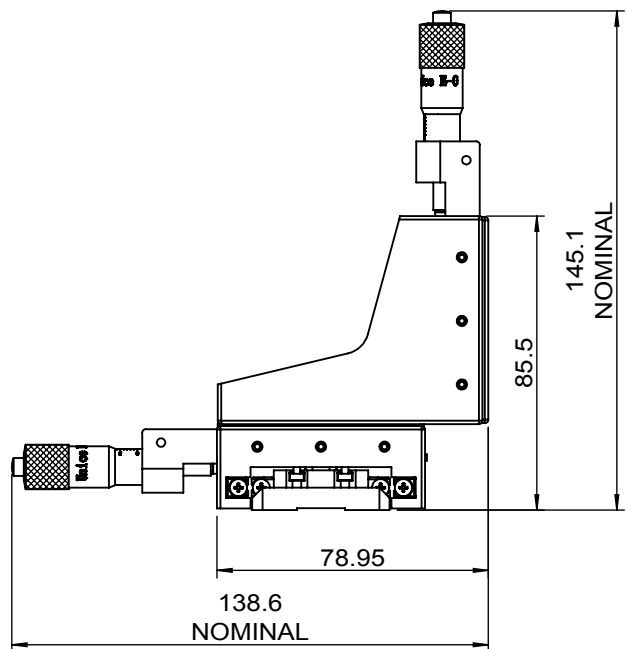

UNIT:m/m

 Unice E-O Services Inc. No.5, Andong Rd., Chung Li District, Taoyuan City 32063, Taiwan, R.O.C.			TITLE:	
			06CTS-3R	
			DWG. NO.	06CTS-3R
			MATERIAL:	N/A
DRAWN	Sky	2018/5/30	SCALE:	1:2.2
ENG APPR.	Johnny	2018/5/30	REV	0