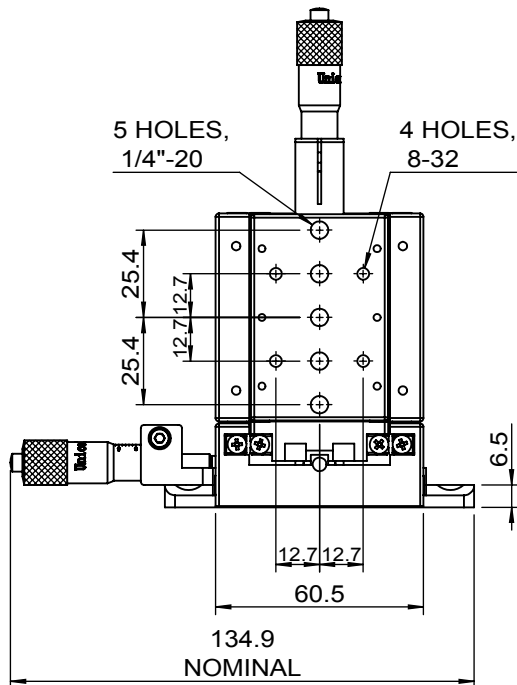

UNIT:m/m

 Unice E-O Services Inc. No.5, Andong Rd., Chung Li District, Taoyuan City 32063, Taiwan, R.O.C.			TITLE:	
			06CTS-3L	
			DWG. NO.	06CTS-3L
			MATERIAL:	N/A
DRAWN	Sky	2018/5/30	SCALE:	1:2.2
ENG APPR.	Johnny	2018/5/30	REV	0