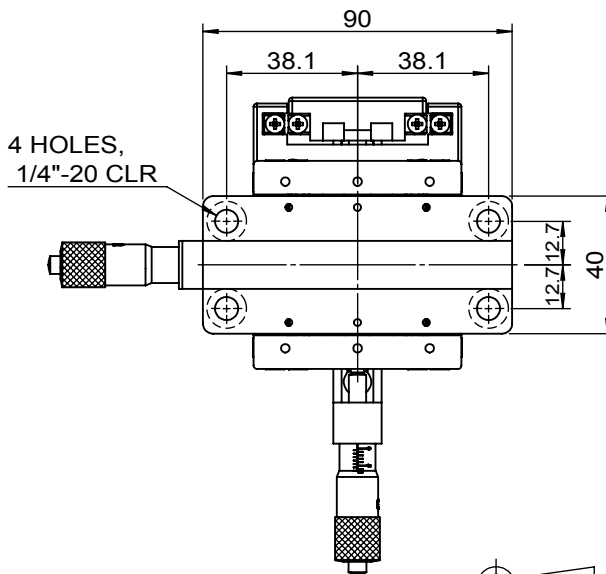

UNIT:m/m

 Unice E-O Services Inc. No.5, Andong Rd., Chung Li District, Taoyuan City 32063, Taiwan, R.O.C.			TITLE:	
			06CTS-3L	
			DWG. NO.	06CTS-3L
			MATERIAL:	N/A
DRAWN	Sky	2018/5/30	SCALE:	1:2.2
ENG APPR.	Johnny	2018/5/30	REV	0