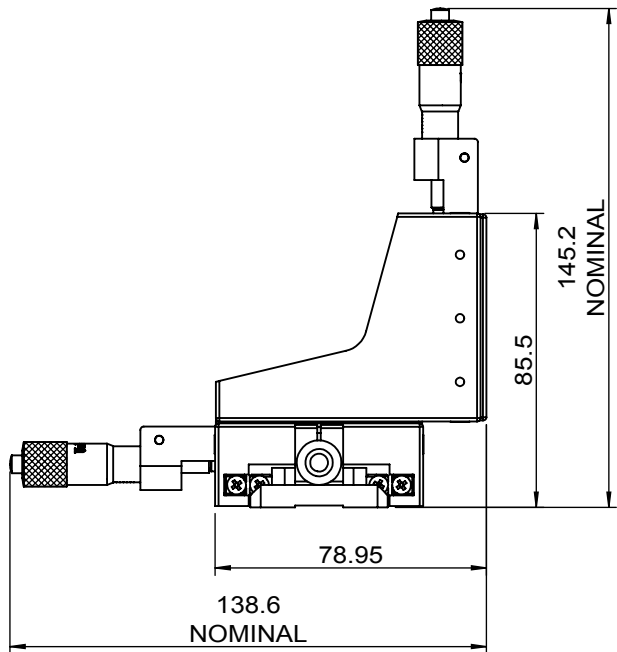

UNIT:m/m

 Unice E-O Services Inc. No.5, Andong Rd., Chung Li District, Taoyuan City 32063, Taiwan, R.O.C.			TITLE:	
			06CTS-3L	
			DWG. NO.	06CTS-3L
			MATERIAL:	N/A
DRAWN	Sky	2018/5/30	SCALE:	1:2.2
ENG APPR.	Johnny	2018/5/30	REV	0