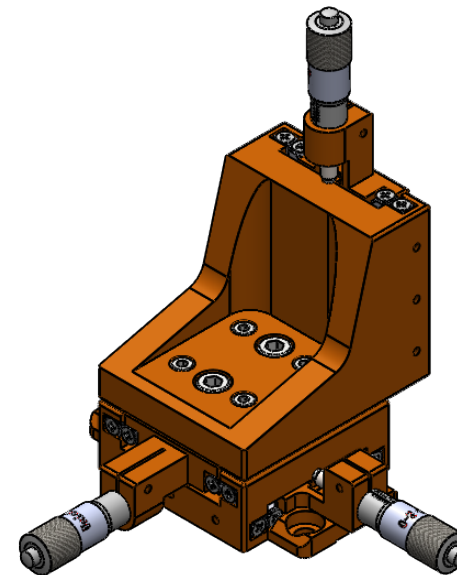

UNIT:m/m

 Unice E-O Services Inc. No.5, Andong Rd., Chung Li District, Taoyuan City 32063, Taiwan, R.O.C.			TITLE:	
			06CTS-3L	
			DWG. NO.	06CTS-3L
			MATERIAL:	N/A
DRAWN	Sky	2018/5/30	SCALE:	1:2.2
ENG APPR.	Johnny	2018/5/30	REV	0