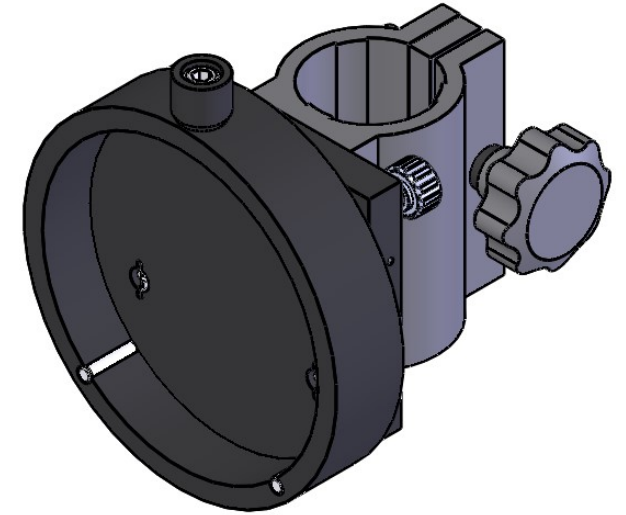

UNIT:m/m

 Unice E-O Services Inc. No.5, Andong Rd., Chung Li District, Taoyuan City 32063, Taiwan, R.O.C.			TITLE: 04RMM-4S(M)	
			DWG. NO.	04RMM-4S(M)
MATERIAL:			N/A	
DRAWN	Miki	2015/4/27	SCALE:	1:2
ENG APPR.	Johnny	2015/4/27	REV	0