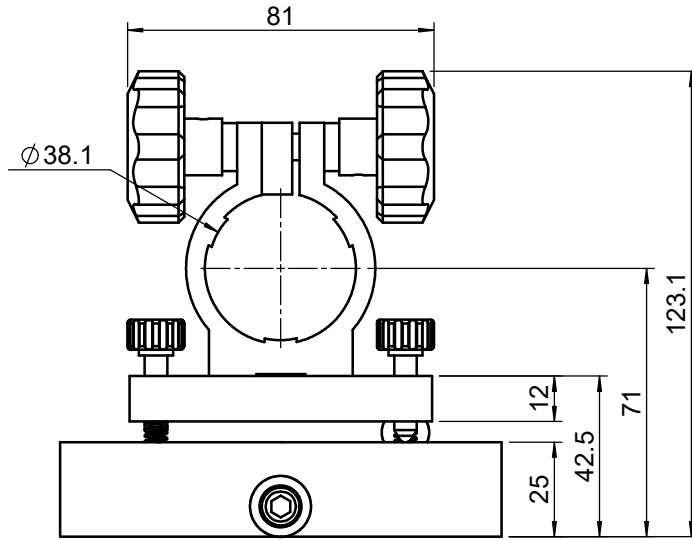

UNIT:m/m

 Unice E-O Services Inc. No.5, Andong Rd., Chung Li District, Taoyuan City 32063, Taiwan, R.O.C.			TITLE: 04RMM-4S(M)	
			DWG. NO.	04RMM-4S(M)
MATERIAL:			N/A	
DRAWN	Miki	2015/4/27	SCALE:	1:2
ENG APPR.	Johnny	2015/4/27	REV	0