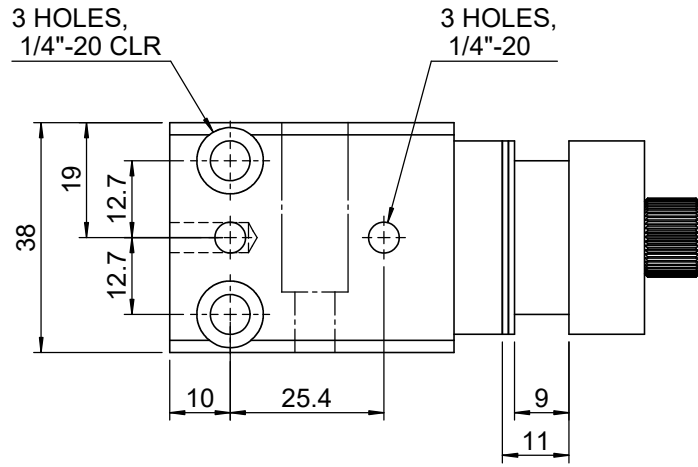

 Unice E-O Services Inc. No.5, Andong Rd., Chung Li District, Taoyuan City 32063, Taiwan, R.O.C.			TITLE: 04NDH-2	
			DWG. NO.	04NDH-2
			MATERIAL: N/A	
DRAWN	Yuhan	2014/06/18	SCALE:	0.8:1
ENG APPR.	Johnny	2014/06/18	REV	0