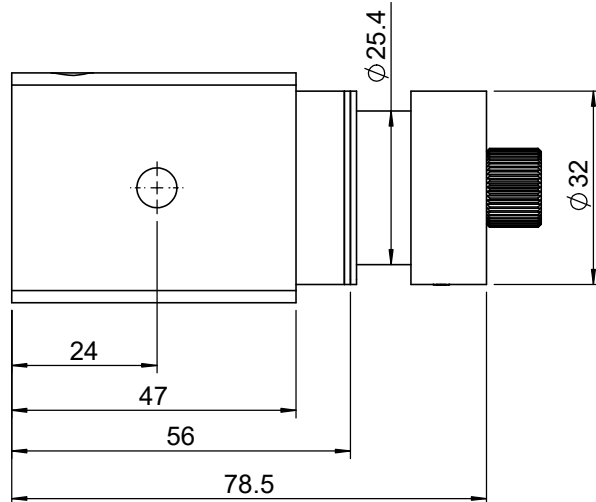

 Unice E-O Services Inc. No.5, Andong Rd., Chung Li District, Taoyuan City 32063, Taiwan, R.O.C.			TITLE: 04NDH-2	
			DWG. NO.	04NDH-2
			MATERIAL: N/A	
DRAWN	Yuhan	2014/06/18	SCALE:	0.8:1
ENG APPR.	Johnny	2014/06/18	REV	0