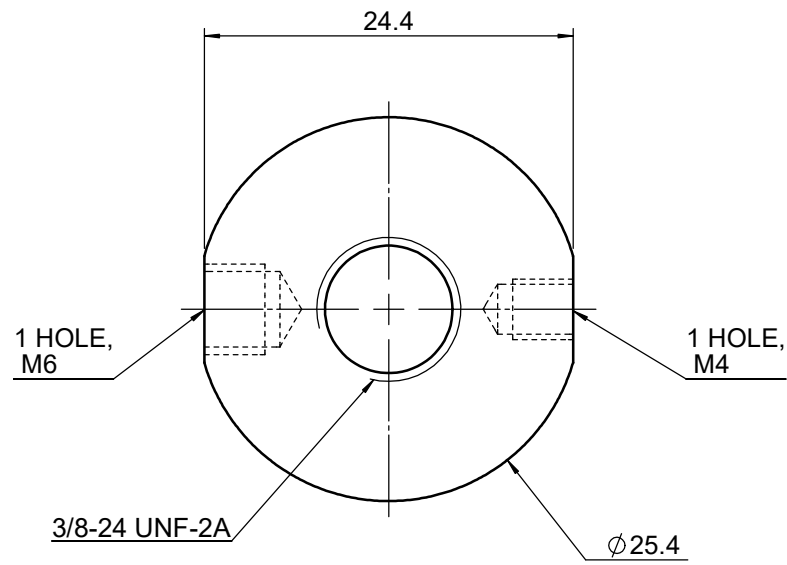

UNIT:m/m

 Unice E-O Services Inc. No.5, Andong Rd., Chung Li District, Taoyuan City 32063, Taiwan, R.O.C.			TITLE:	
			04CLH-1M	
			DWG. NO.	04CLH-1M
			MATERIAL:	N/A
DRAWN	NAME	DATE	SCALE:	2:1
ENG APPR.	Johnny	2014/11/12	REV	0