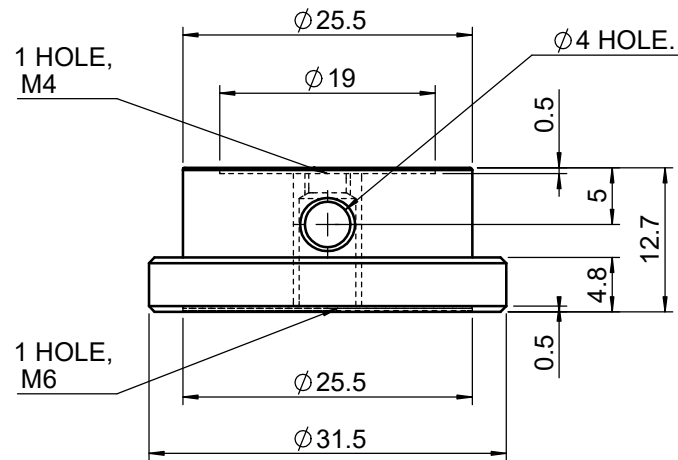

 Unice E-O Services Inc. No.5, Andong Rd., Chung Li District, Taoyuan City 32063, Taiwan, R.O.C.			TITLE: 02FHP-0.5M	
			DWG. NO.	02FHP-0.5M
			MATERIAL: N/A	
DRAWN	Miki	2010/12/30	SCALE:	1.5:1
ENG APPR.	Johnny	2010/12/30	REV	0