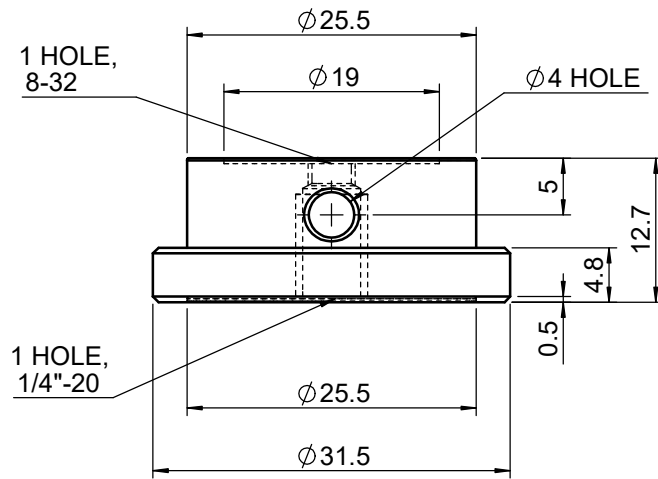

 <b>Unice E-O Services Inc.</b> No.5, Andong Rd., Chung Li District, Taoyuan City 32063, Taiwan, R.O.C.			TITLE:	
			02FHP-0.5	
			DWG. NO.	02FHP-0.5
			MATERIAL:	
			N/A	
DRAWN	Miki	2010/12/30	SCALE:	1.5:1
ENG APPR.	Johnny	2010/12/30	REV	0