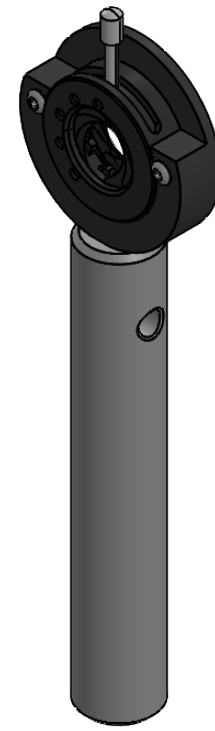

 Unice E-O Services Inc. No.5, Andong Rd., Chung Li District, Taoyuan City 32063, Taiwan, R.O.C.			TITLE:	
			ID0012M	
			DWG. NO.	ID0012M
			MATERIAL:	
DRAWN	John	2023/7/31	N/A	
ENG APPR.	Johnny	2023/7/31	SCALE:	1:1
			REV	0