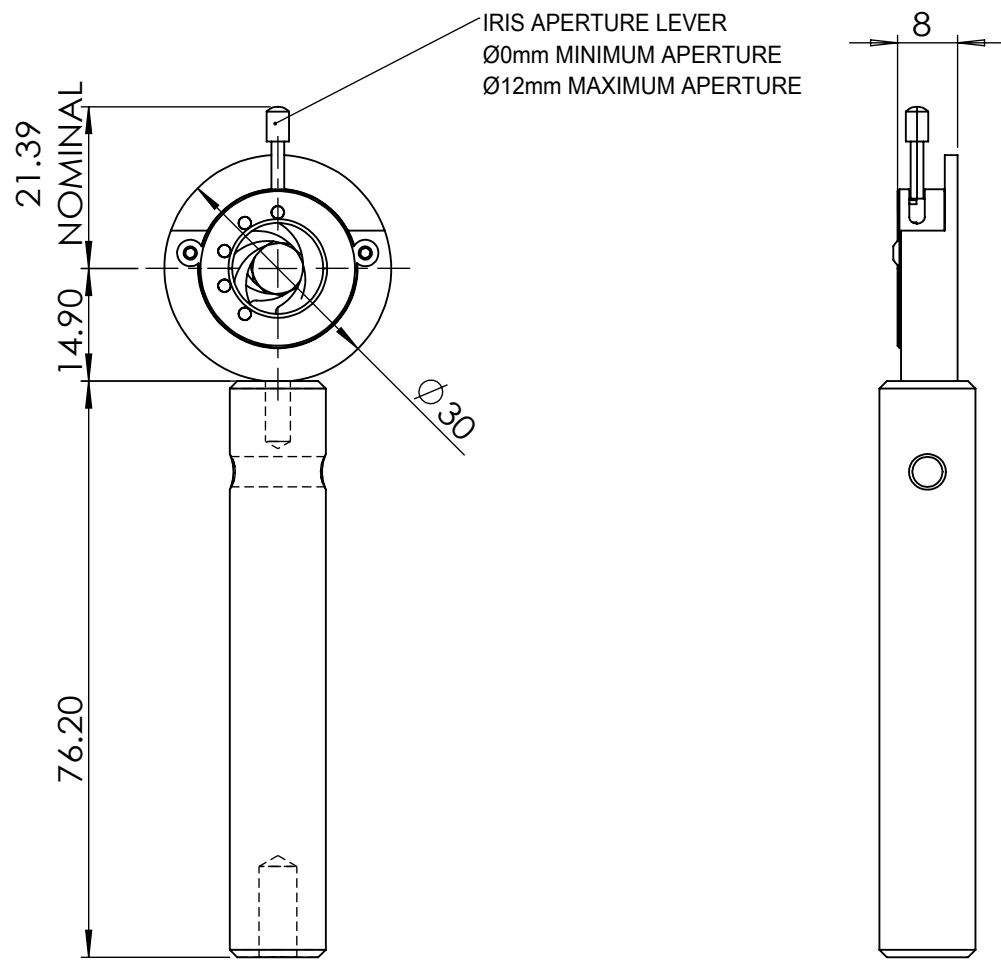

 Unice E-O Services Inc. No.5, Andong Rd., Chung Li District, Taoyuan City 32063, Taiwan, R.O.C.			TITLE:	
			ID0012M	
			DWG. NO.	ID0012M
			MATERIAL:	
DRAWN	John	2023/7/31	N/A	
ENG APPR.	Johnny	2023/7/31	SCALE:	1:1
			REV	0