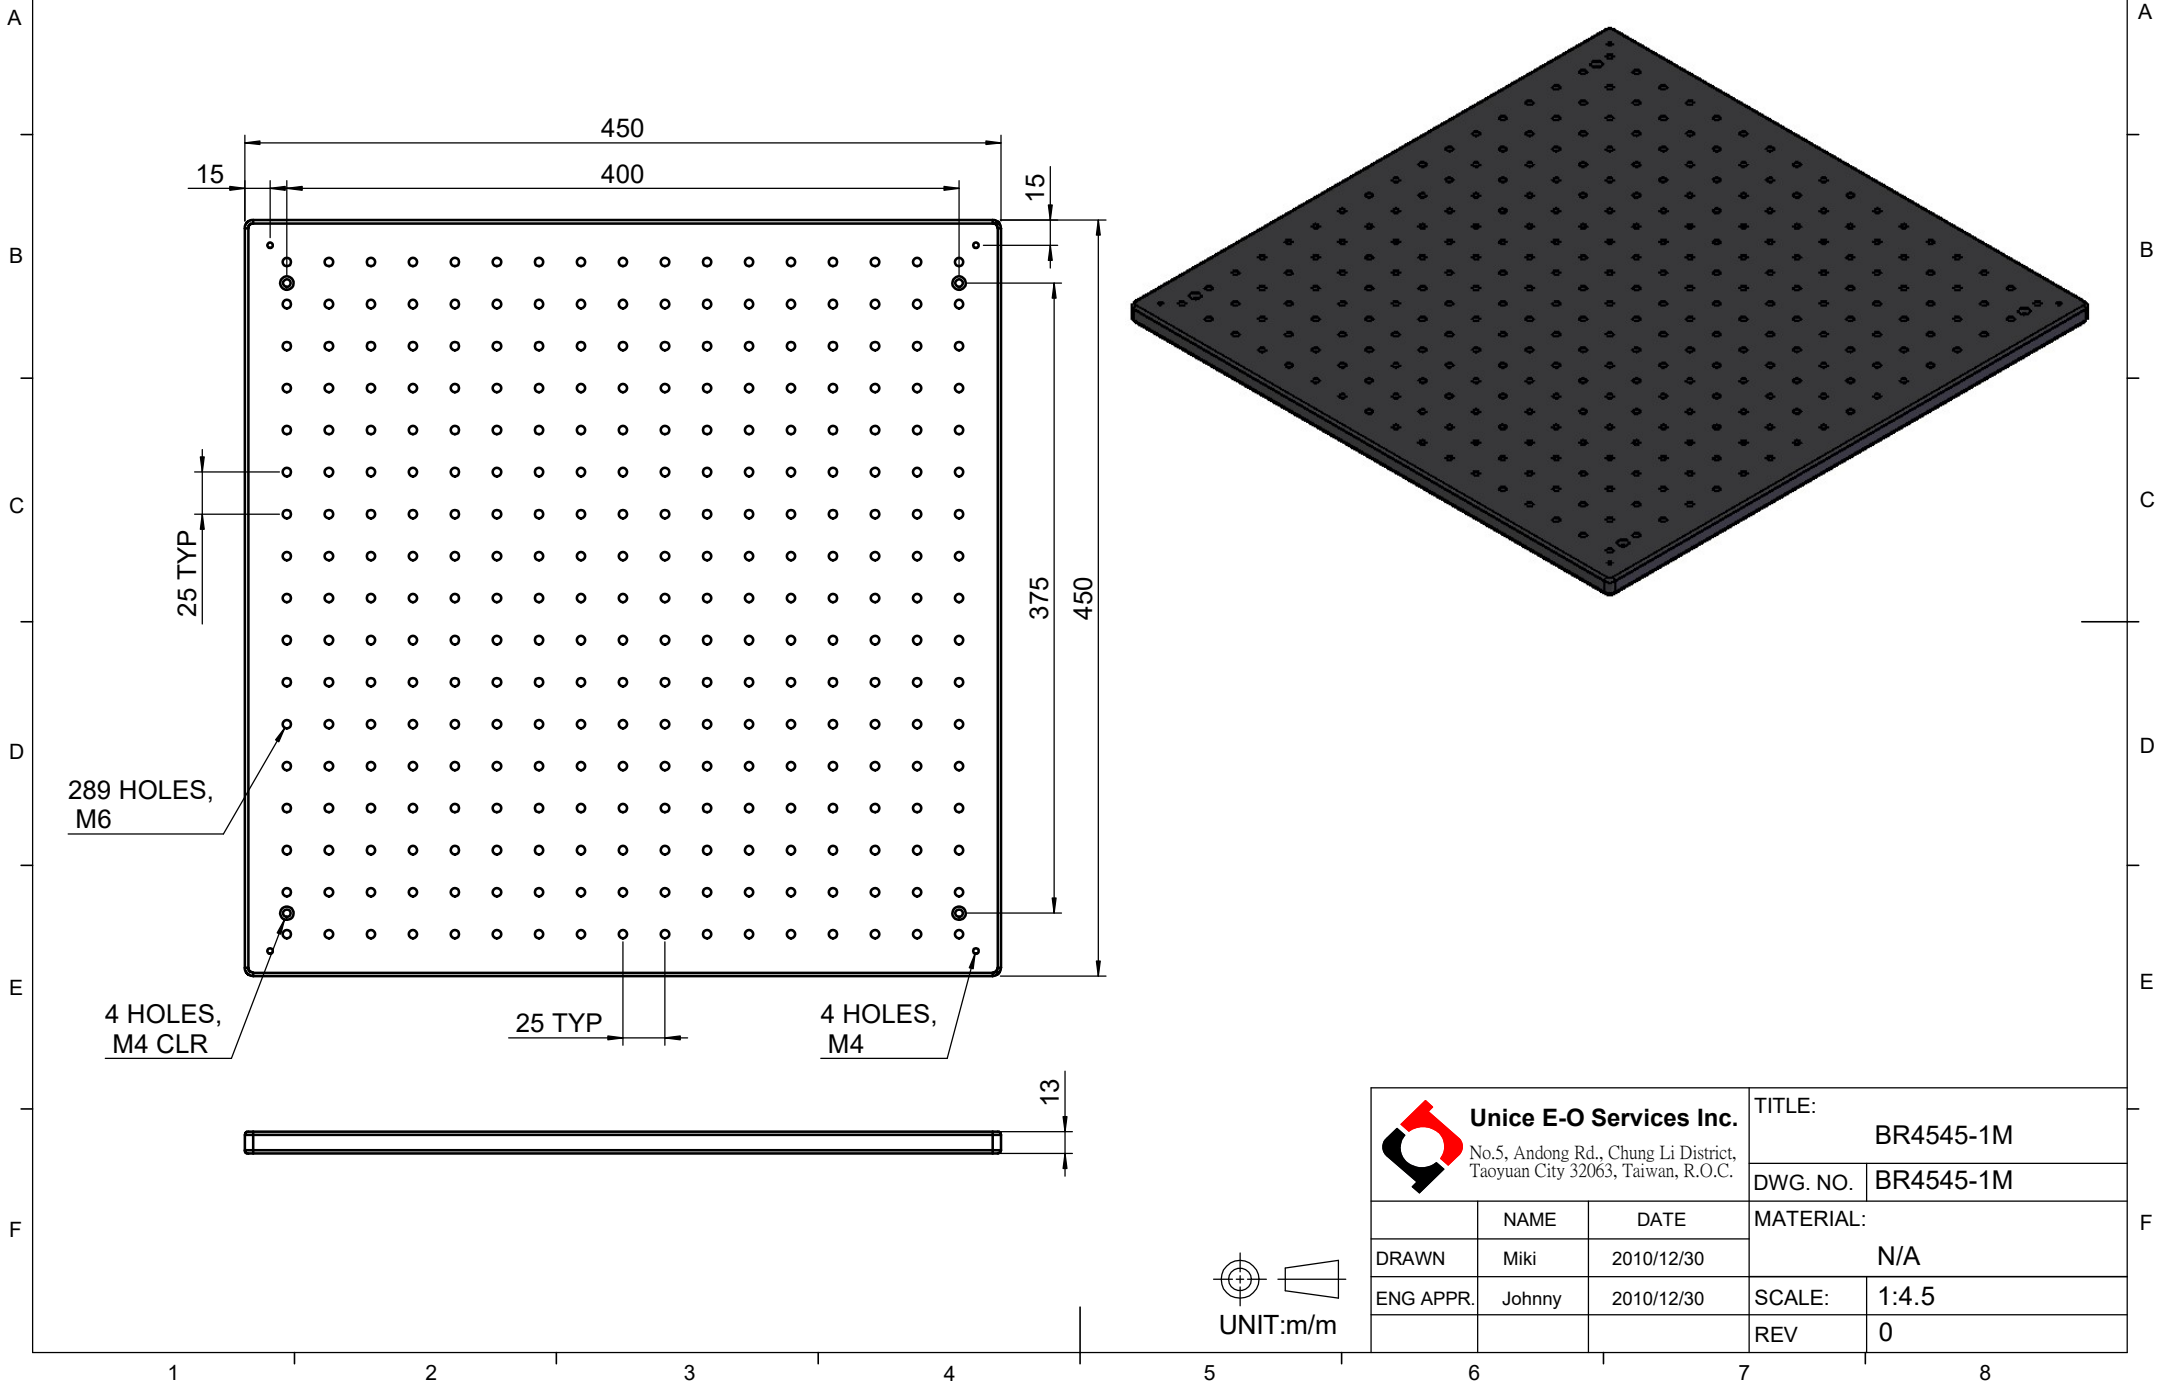

 <b>Unice E-O Services Inc.</b> No.5, Andong Rd., Chung Li District, Taoyuan City 32063, Taiwan, R.O.C.			TITLE: BR4545-1M	
			DWG. NO.	BR4545-1M
			MATERIAL: N/A	
DRAWN	Miki	2010/12/30	SCALE: 1:4.5	
ENG APPR.	Johnny	2010/12/30	REV 0	