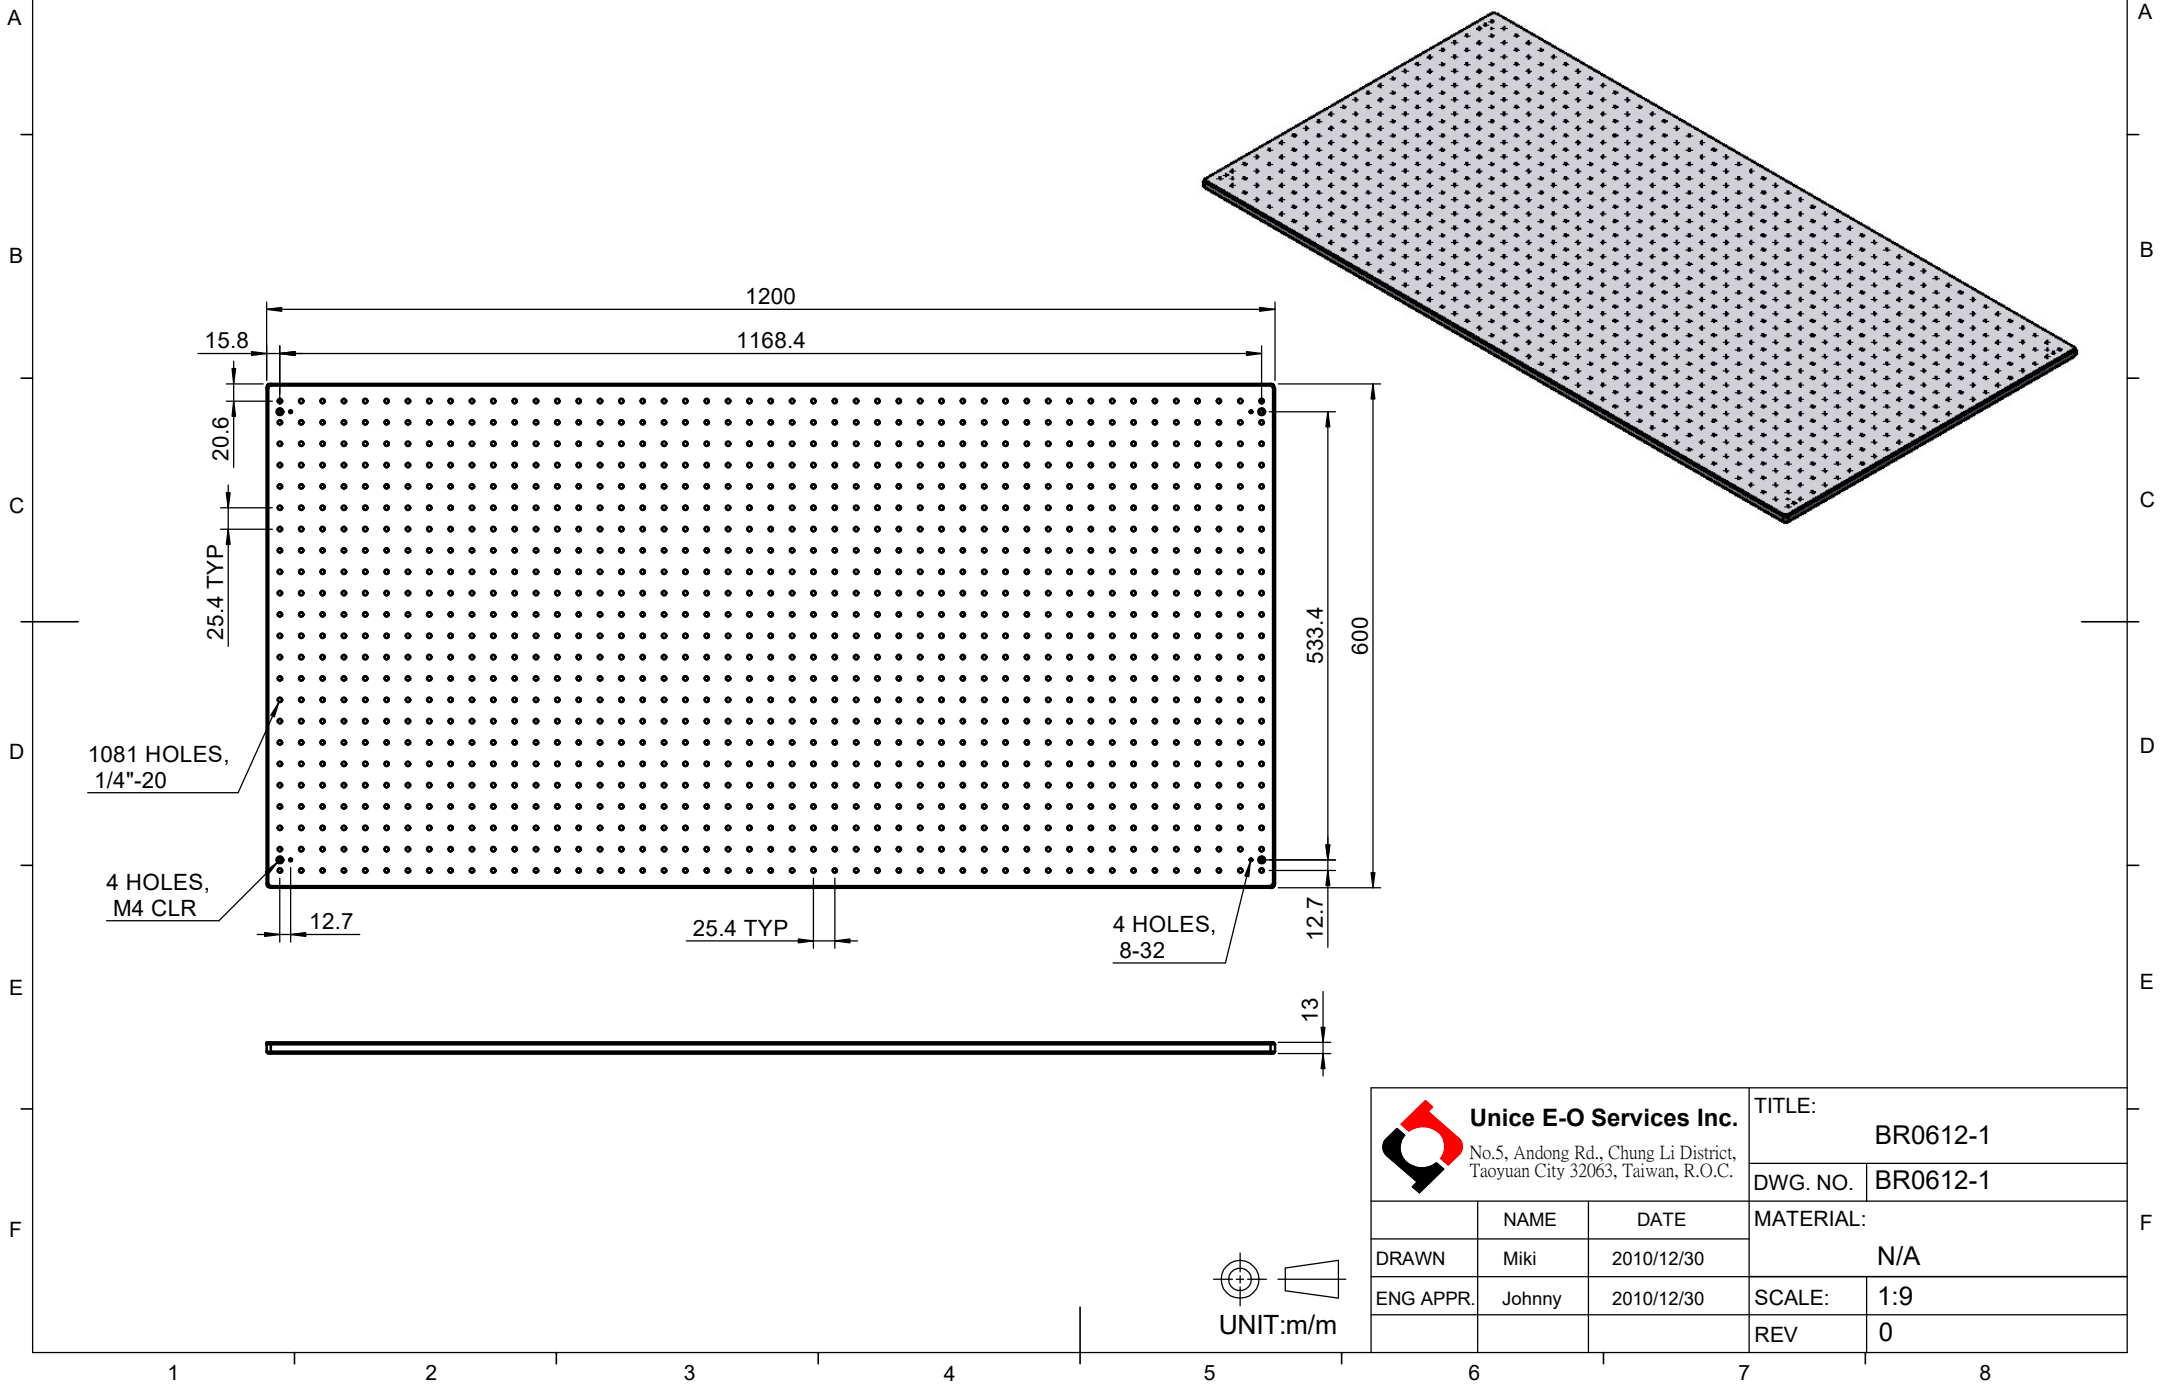

 Unice E-O Services Inc. No.5, Andong Rd., Chung Li District, Taoyuan City 32063, Taiwan, R.O.C.			TITLE:	
			BR0612-1	
			DWG. NO.	BR0612-1
			MATERIAL:	N/A
DRAWN	Miki	2010/12/30	SCALE:	1:9
ENG APPR.	Johnny	2010/12/30	REV	0