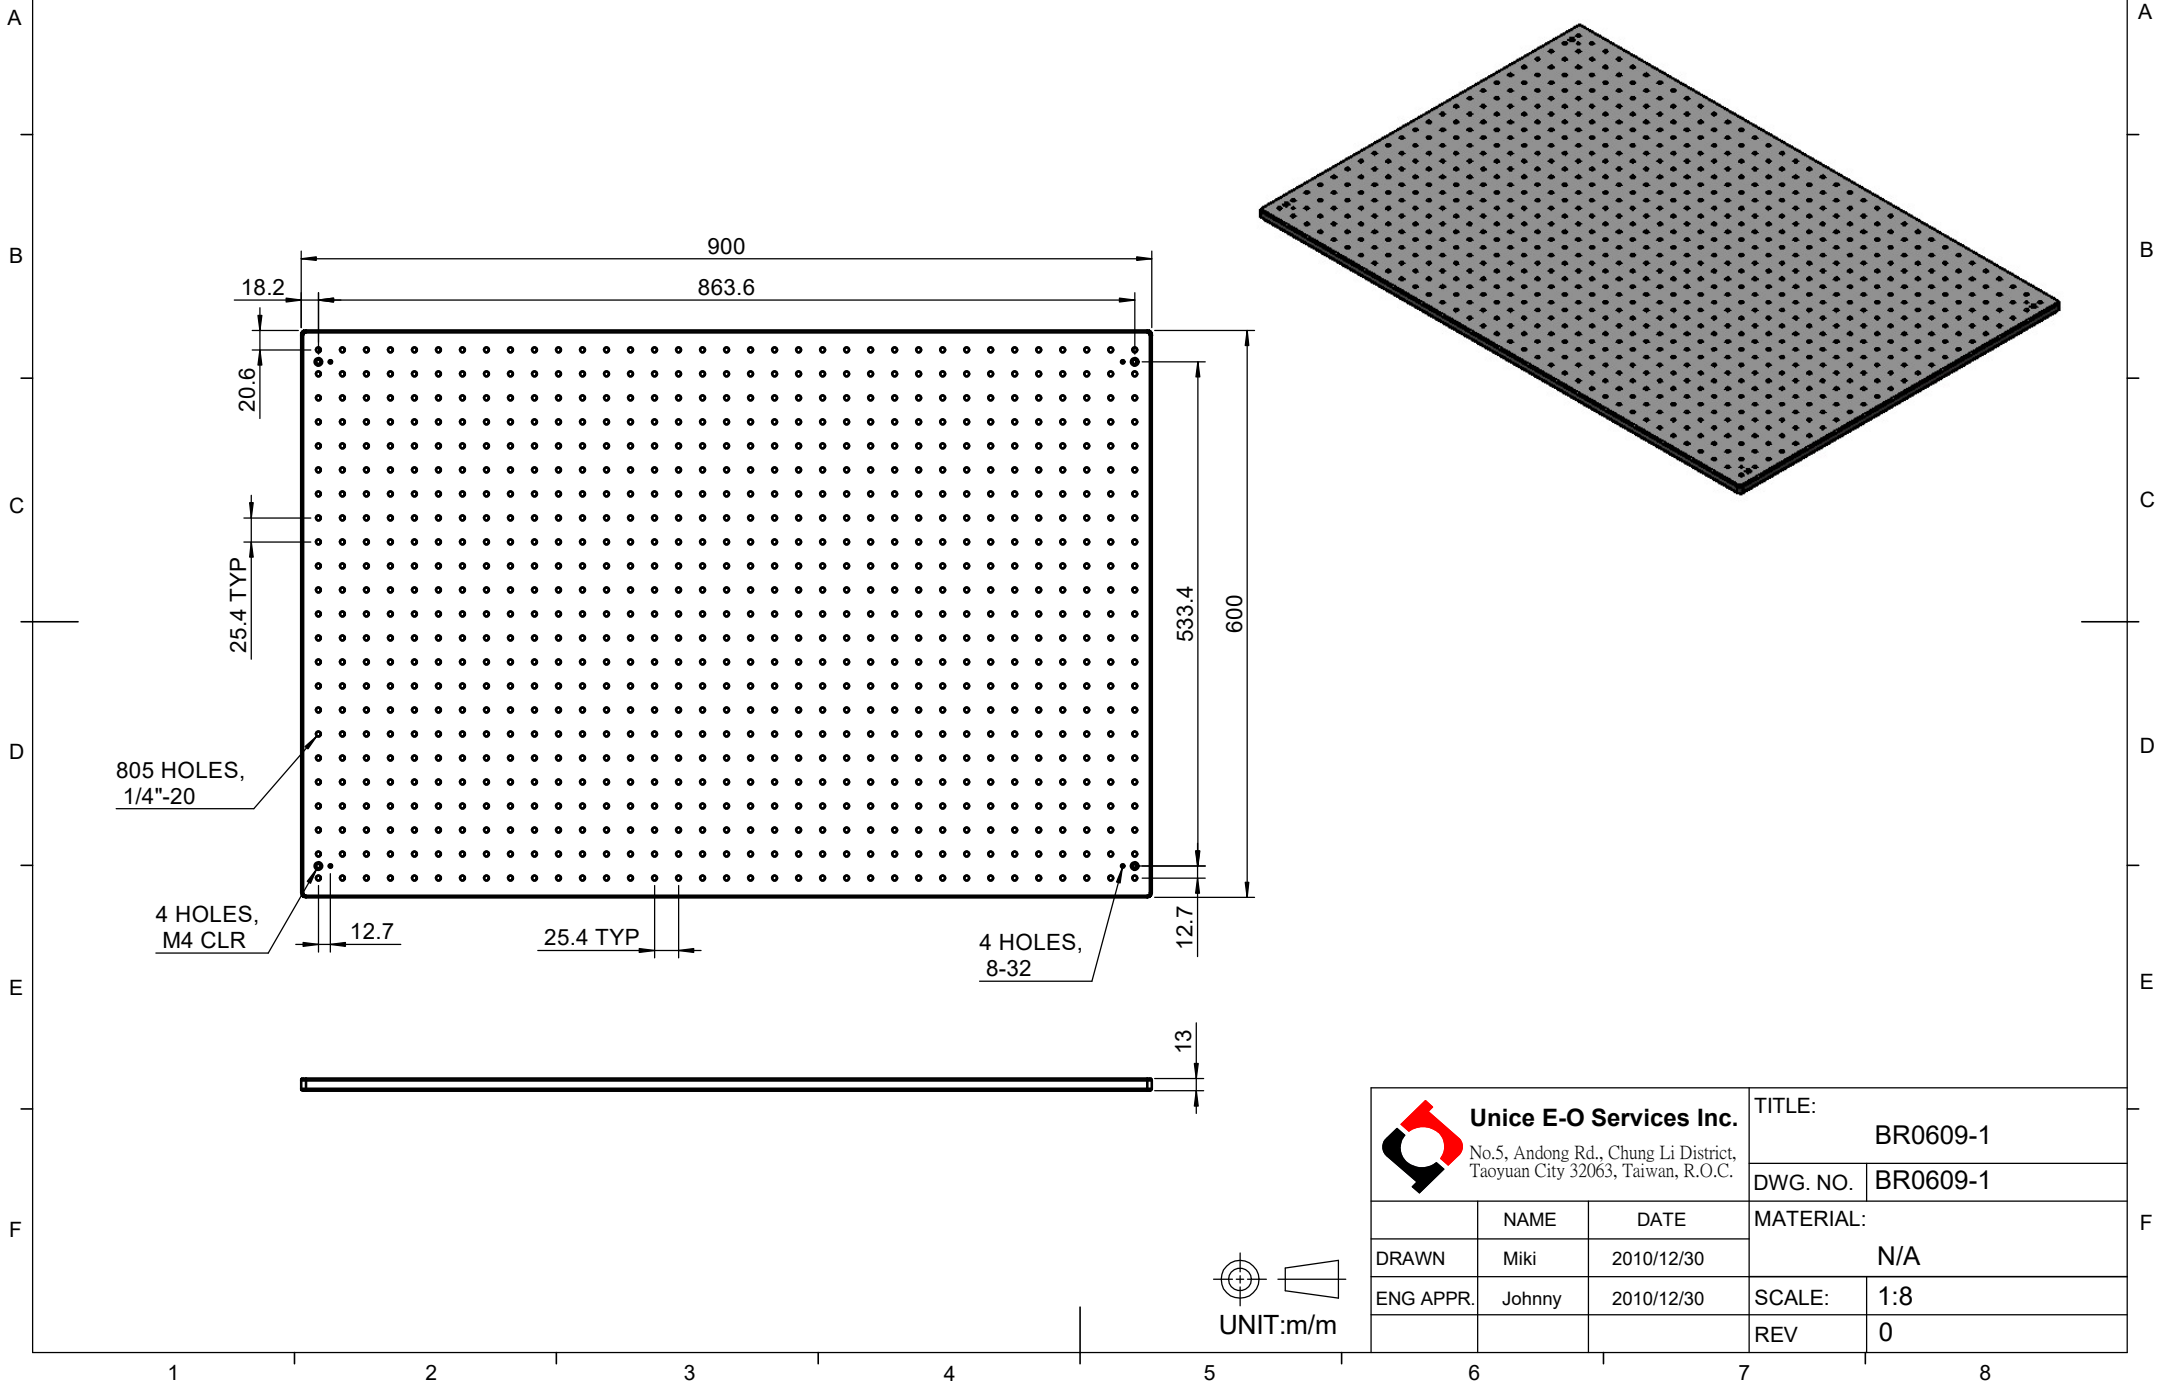

 Unice E-O Services Inc. No.5, Andong Rd., Chung Li District, Taoyuan City 32063, Taiwan, R.O.C.			TITLE:	
			BR0609-1	
			DWG. NO.	BR0609-1
			MATERIAL:	N/A
DRAWN	Miki	2010/12/30	SCALE: 1:8	
ENG APPR.	Johnny	2010/12/30		
			REV	0