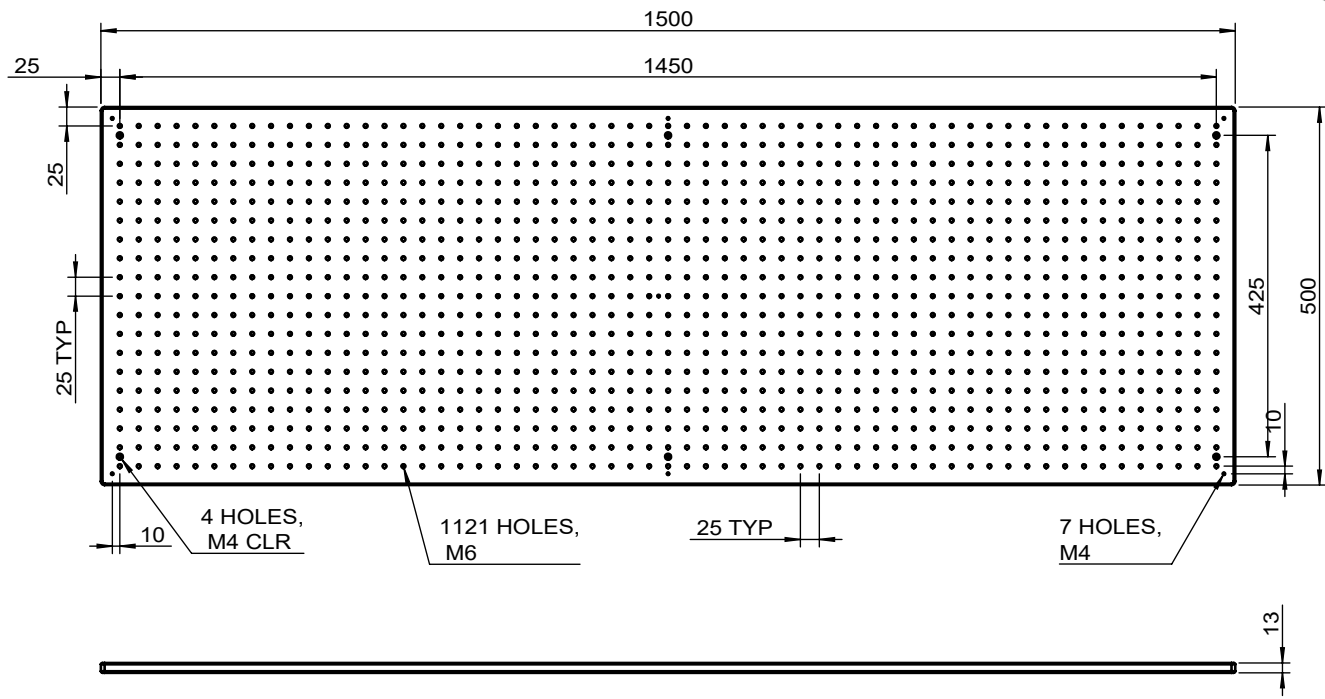

			TITLE:	
			BR0515-1M	
			DWG. NO.	BR0515-1M
			MATERIAL:	
			N/A	
DRAWN	John	2021/12/22	SCALE:	1:10
ENG APPR.	Johnny	2021/12/22	REV	0