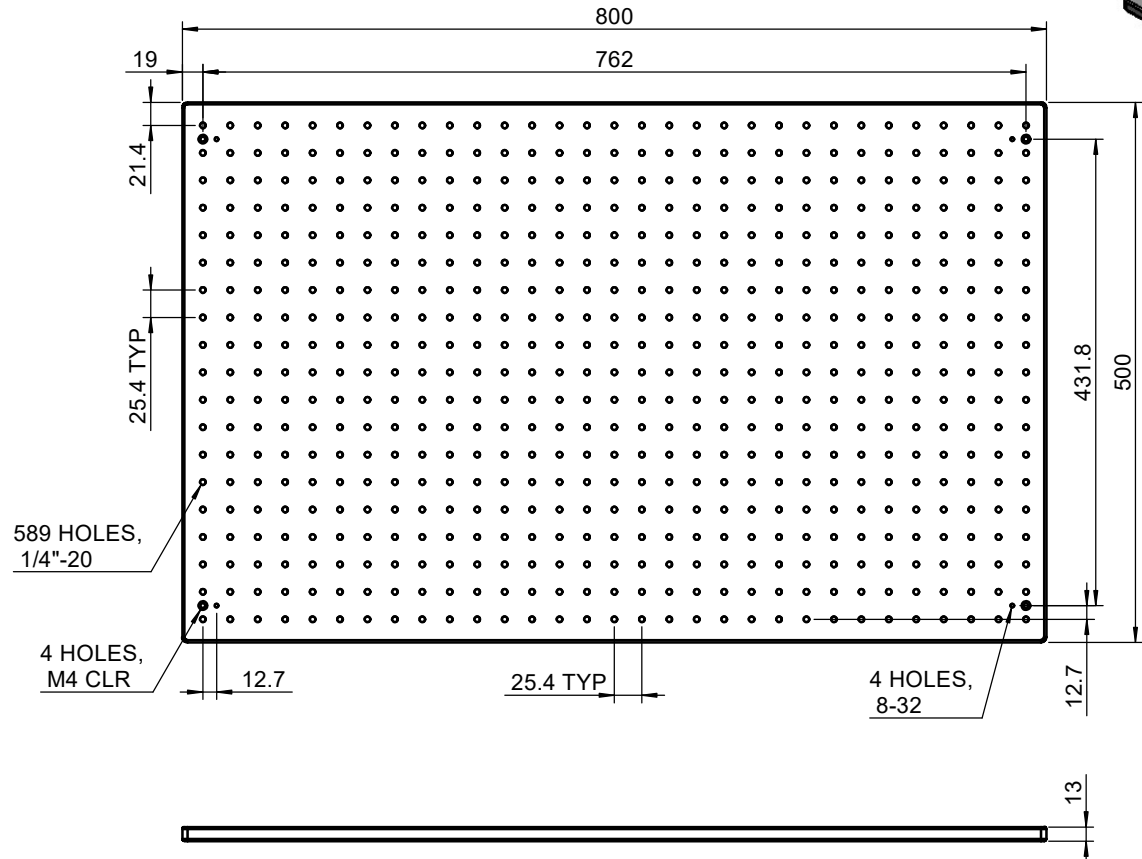

C

D

E

F

1 2 3 4 5 6 7 8

1 2 3 4 5 6 7 8

 Unice E-O Services Inc. No.5, Andong Rd., Chung Li District, Taoyuan City 32063, Taiwan, R.O.C.			TITLE: BR0508-1	
			DWG. NO.	BR0508-1
DRAWN			MATERIAL: N/A	
ENG APPR.			SCALE: 1:7	
			REV 0	