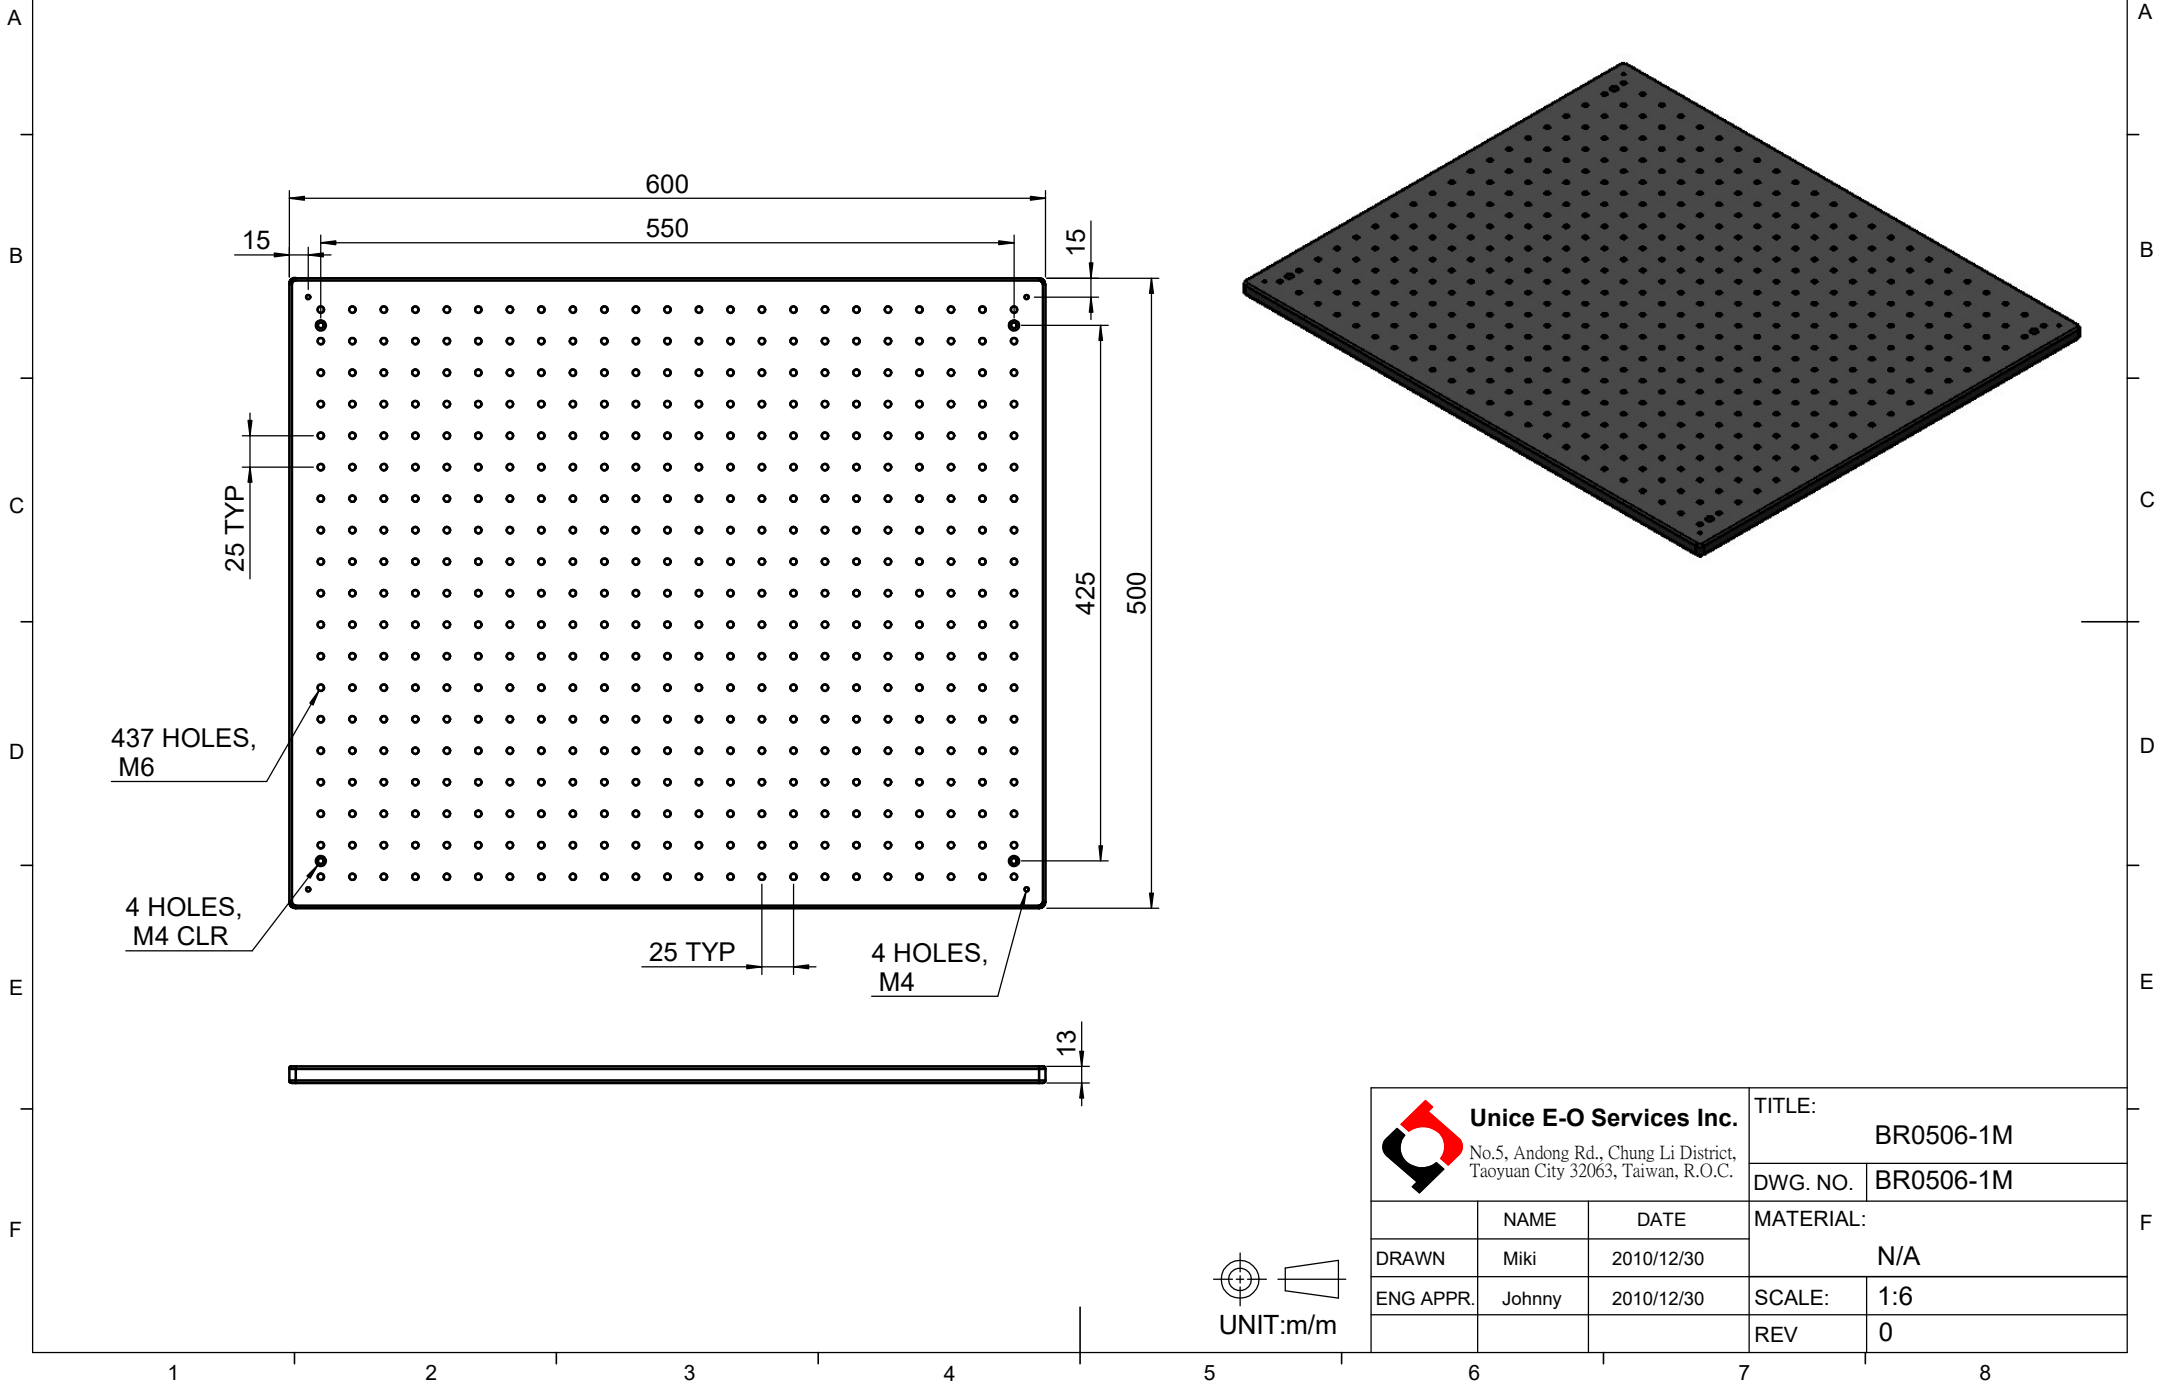

 Unice E-O Services Inc. No.5, Andong Rd., Chung Li District, Taoyuan City 32063, Taiwan, R.O.C.			TITLE: BR0506-1M	
			DWG. NO.	BR0506-1M
	NAME	DATE	MATERIAL: N/A	
DRAWN	Miki	2010/12/30	SCALE: 1:6	
ENG APPR.	Johnny	2010/12/30	REV	0