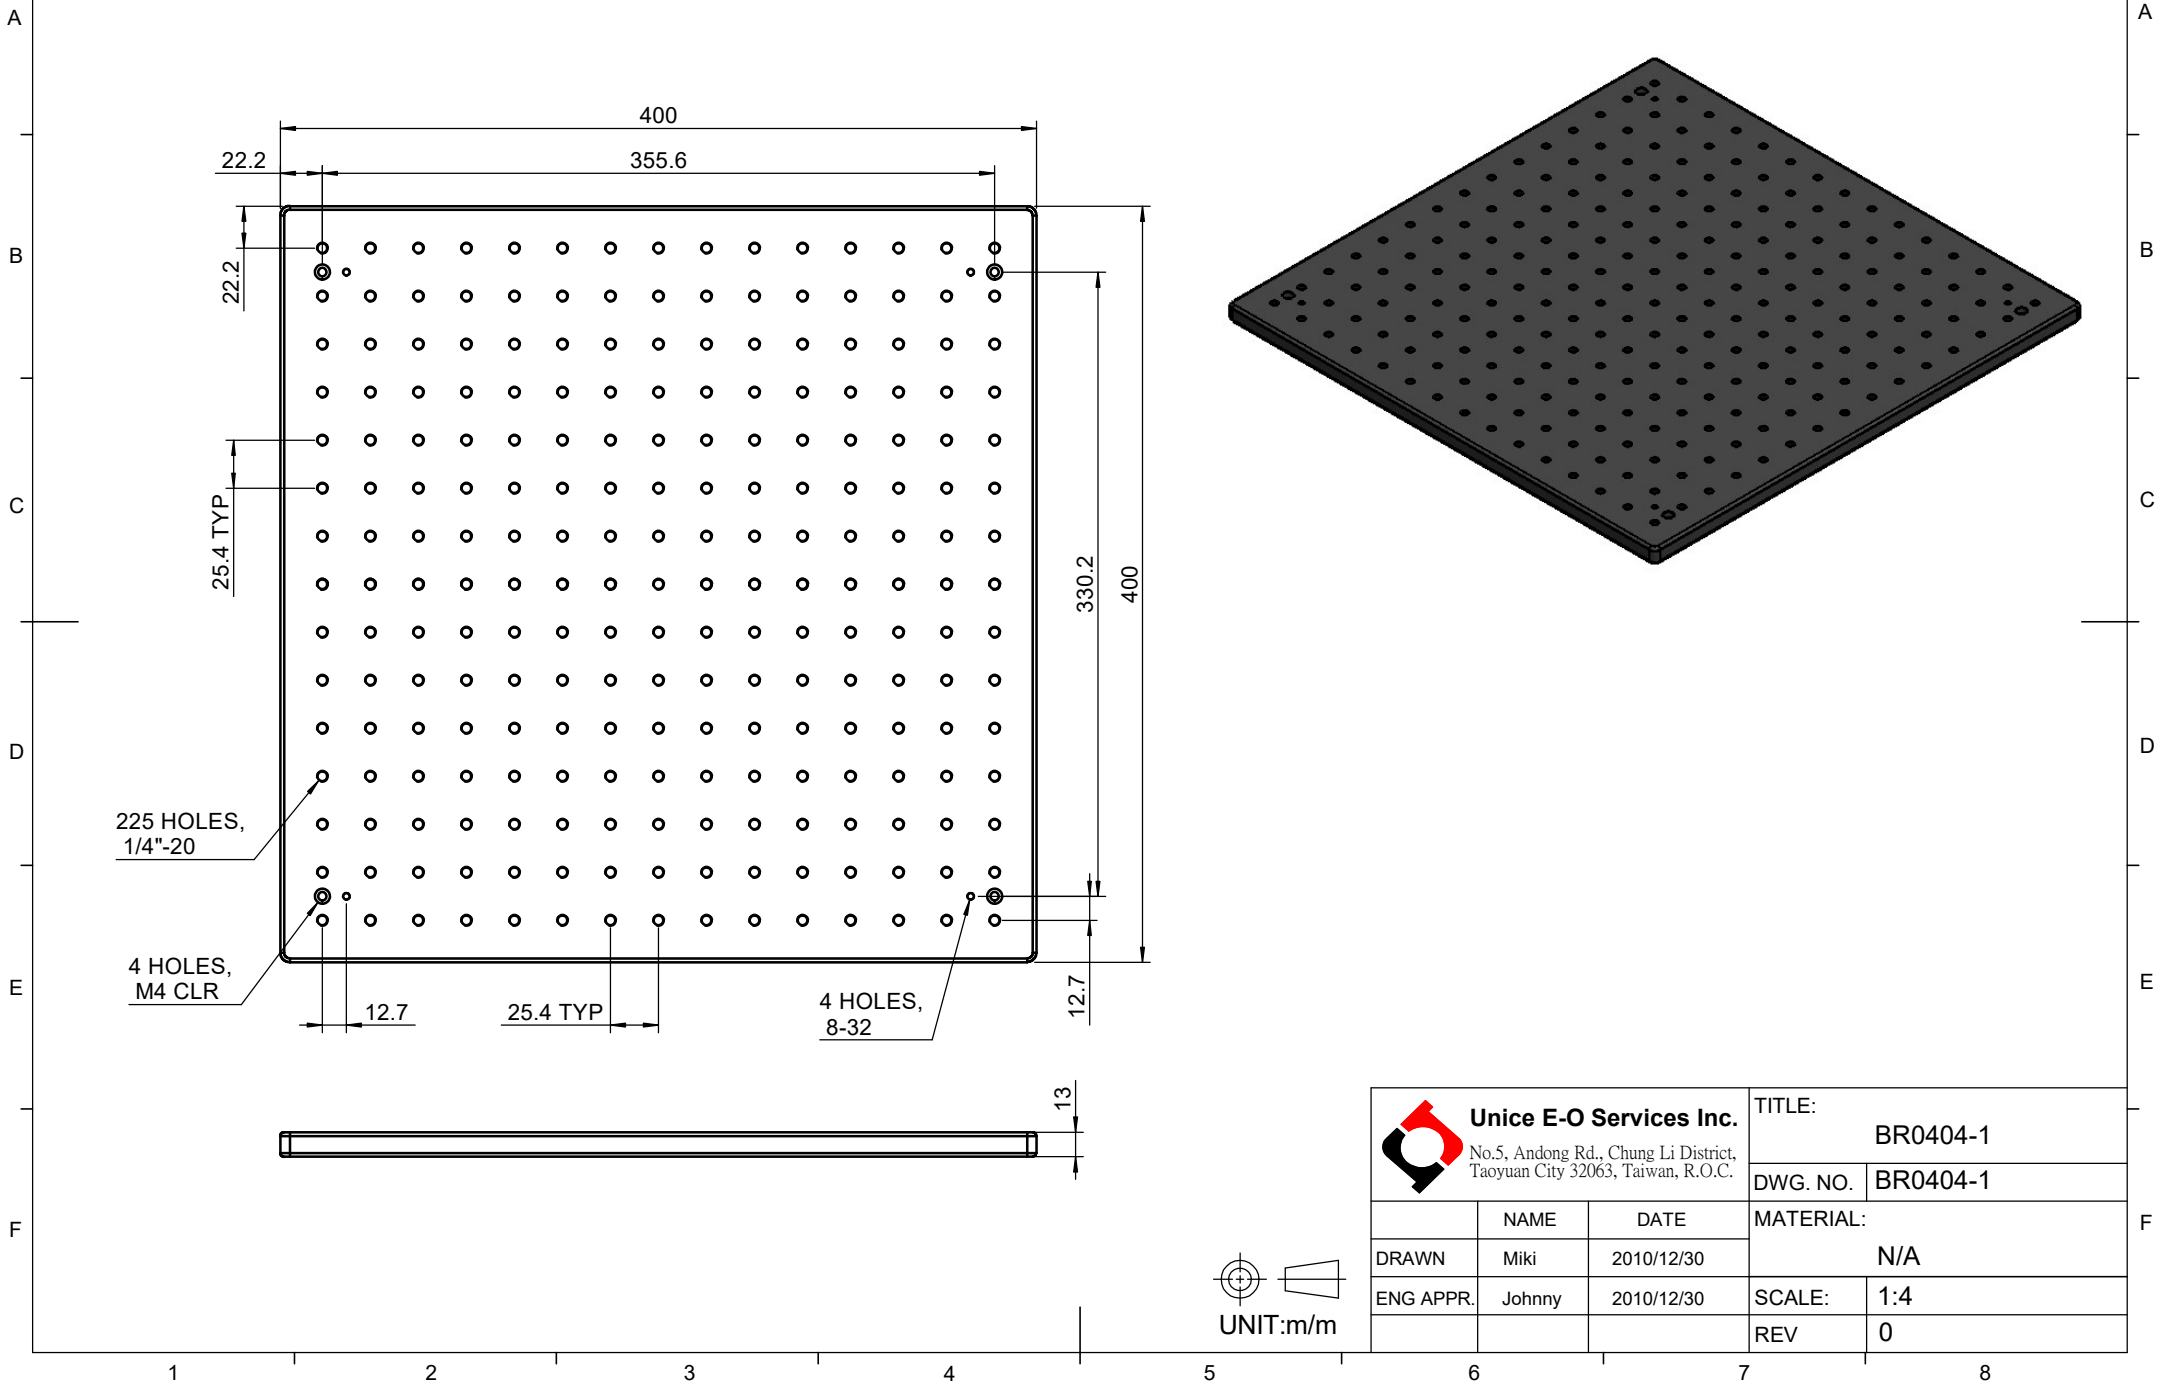

 Unice E-O Services Inc. No.5, Andong Rd., Chung Li District, Taoyuan City 32063, Taiwan, R.O.C.			TITLE:	
			BR0404-1	
			DWG. NO.	BR0404-1
			MATERIAL:	
			N/A	
DRAWN	Miki	2010/12/30	SCALE:	1:4
ENG APPR.	Johnny	2010/12/30	REV	0