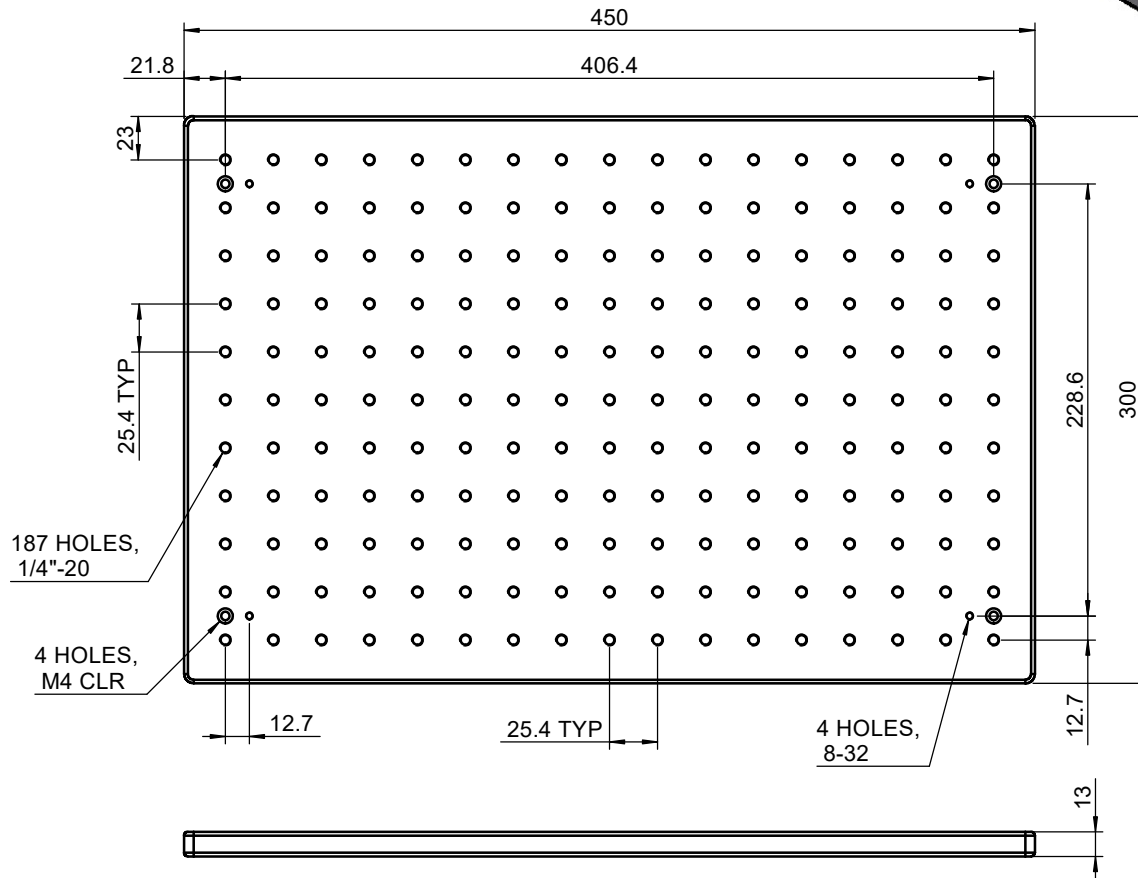

UNIT:m/m

 Unice E-O Services Inc. No.5, Andong Rd., Chung Li District, Taoyuan City 32063, Taiwan, R.O.C.			TITLE:	
			BR0345-1	
			DWG. NO.	BR0345-1
			MATERIAL:	N/A
DRAWN	Miki	2010/12/30	SCALE:	1:4
ENG APPR.	Johnny	2010/12/30	REV	0