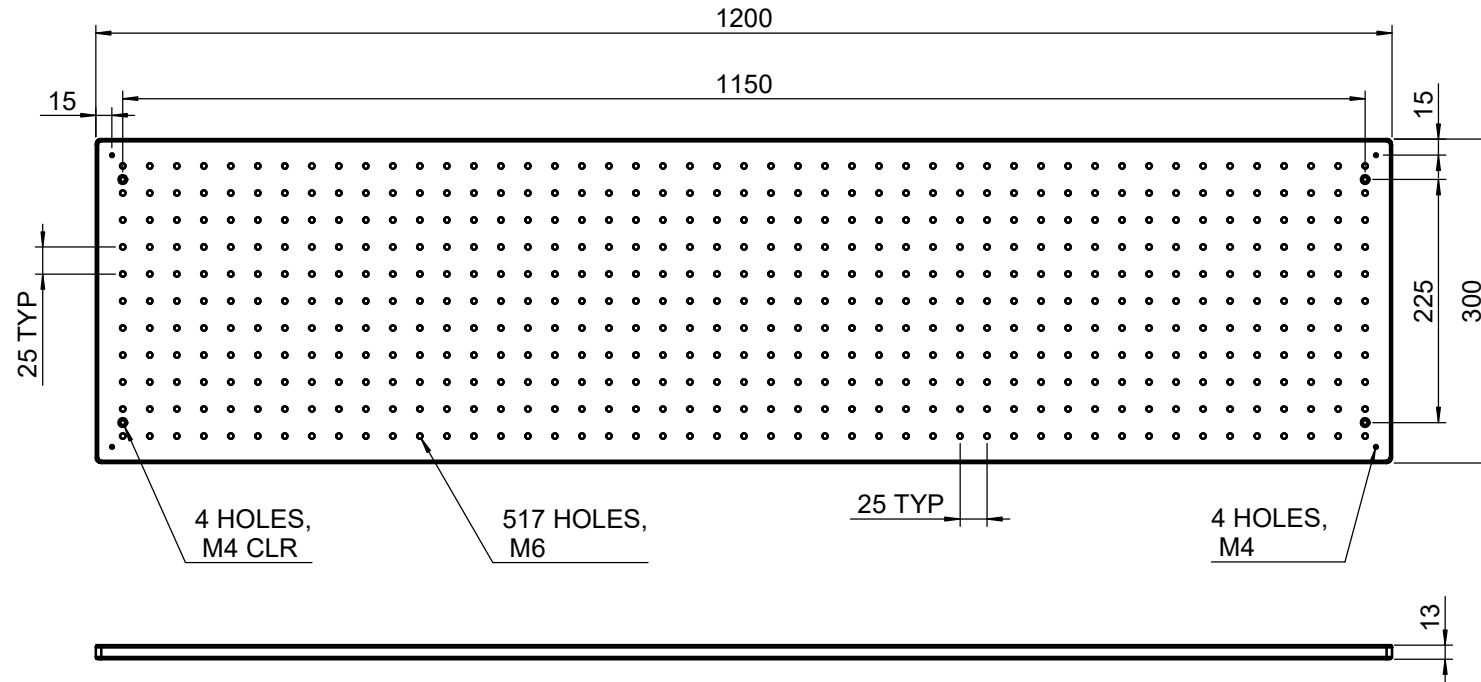

 <b>Unice E-O Services Inc.</b> No.5, Andong Rd., Chung Li District, Taoyuan City 32063, Taiwan, R.O.C.			TITLE:	
			BR0312-1M	
			DWG. NO.	BR0312-1M
			MATERIAL:	N/A
DRAWN	Miki	2010/12/30	SCALE:	1:7
ENG APPR.	Johnny	2010/12/30	REV	0