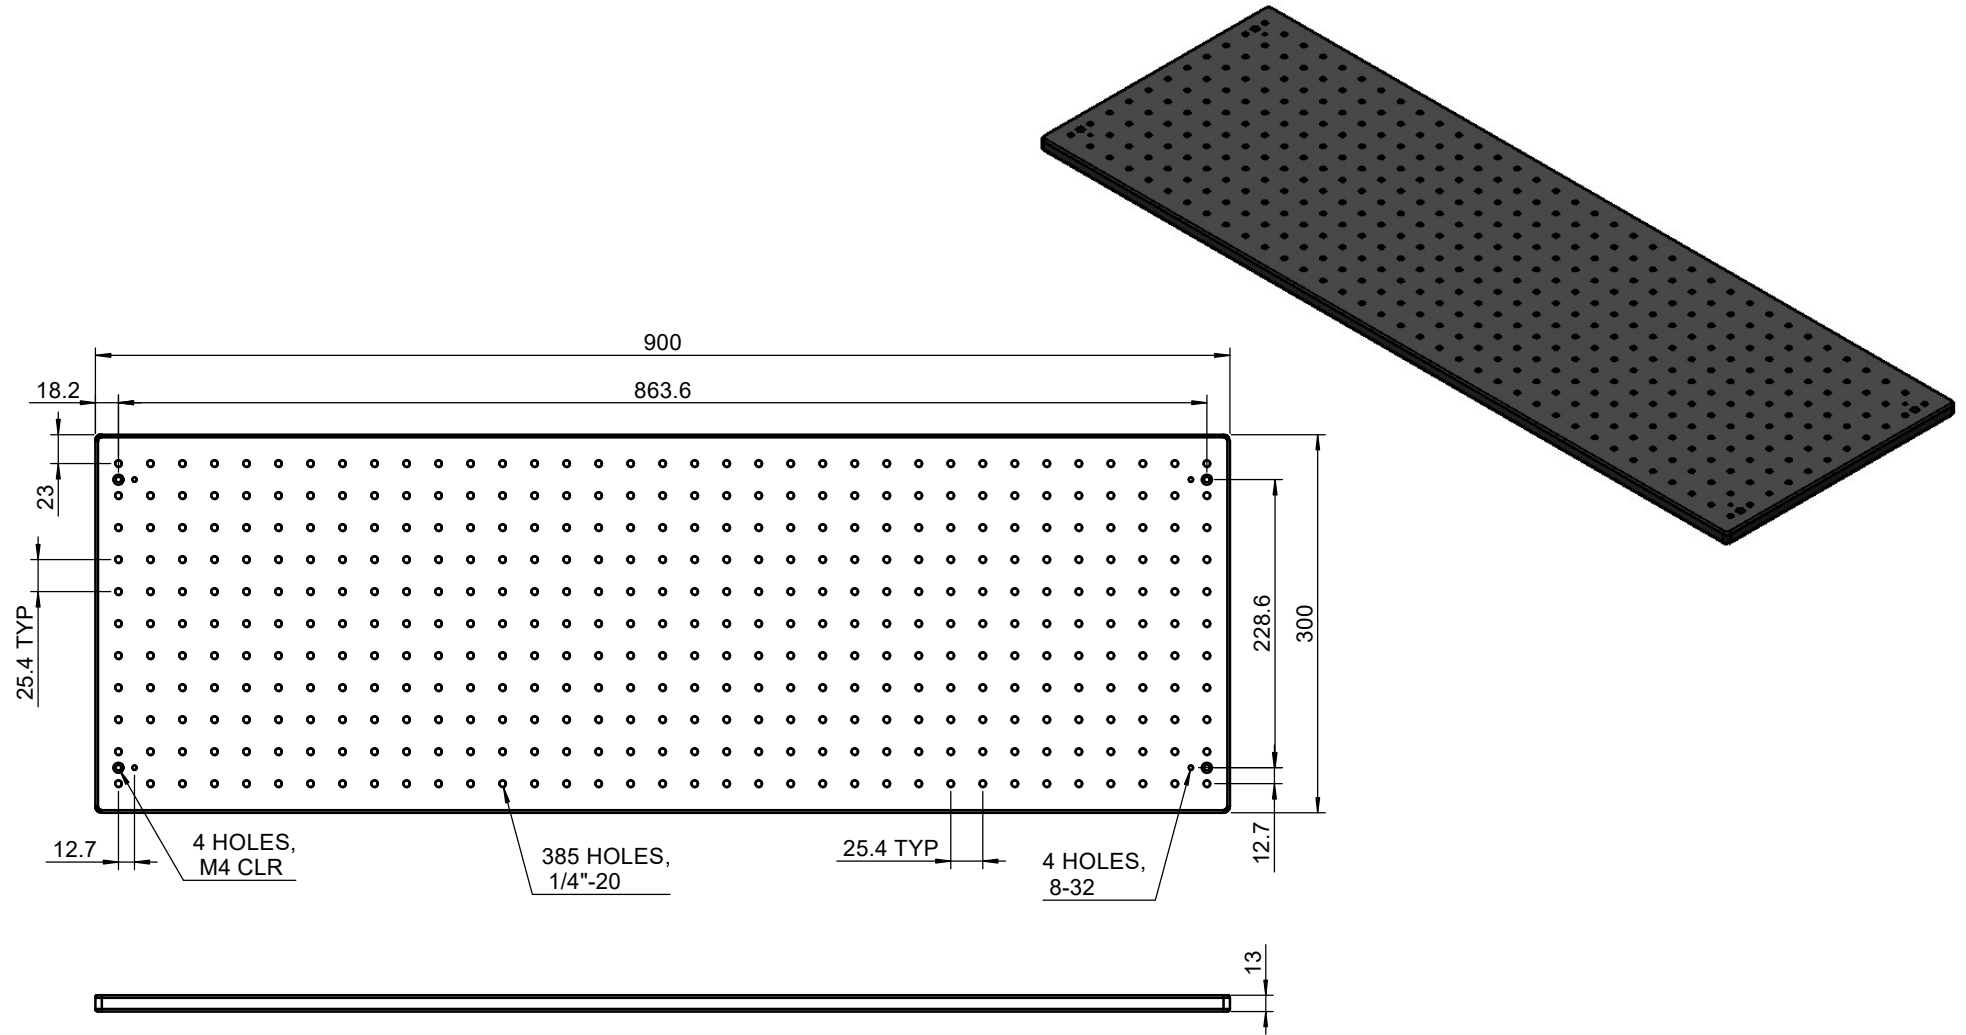

 <b>Unice E-O Services Inc.</b> No.5, Andong Rd., Chung Li District, Taoyuan City 32063, Taiwan, R.O.C.			TITLE: BR0309-1	
			DWG. NO.	BR0309-1
			MATERIAL: N/A	
DRAWN	Miki	2010/12/30	SCALE: 1:6	
ENG APPR.	Johnny	2010/12/30	REV	0