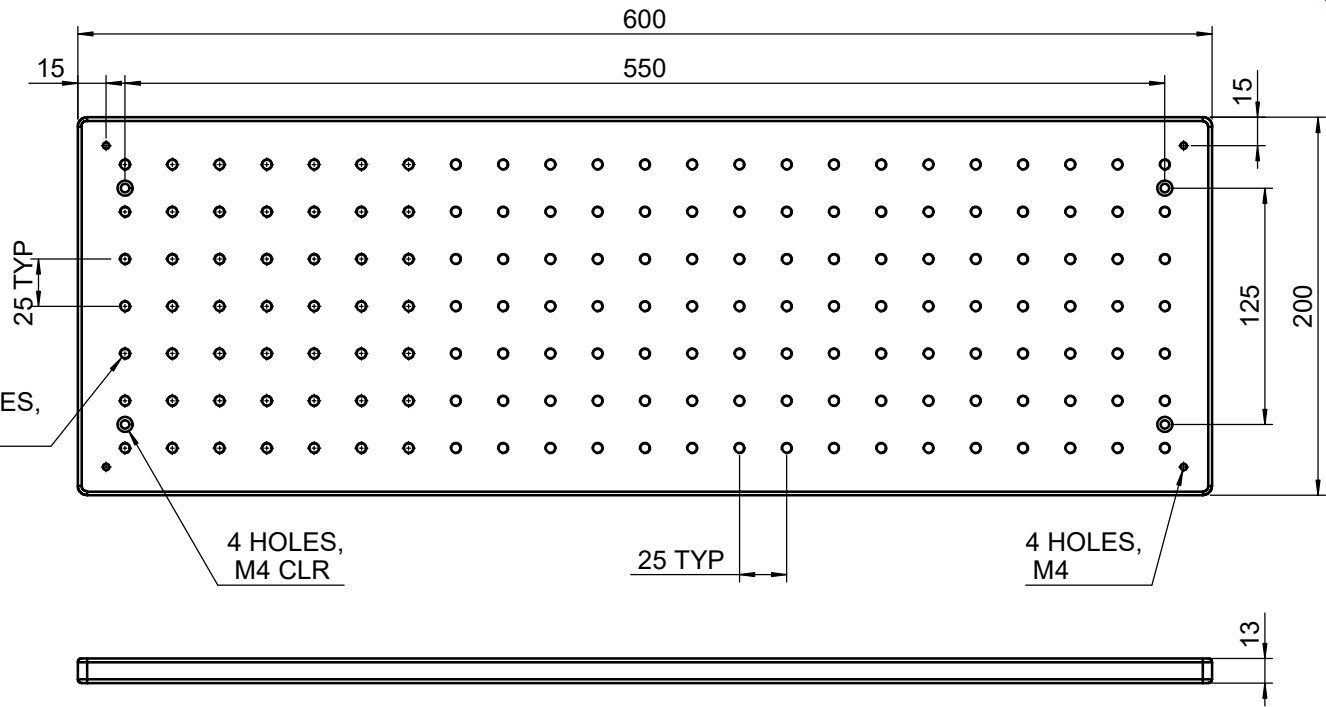

 <b>Unice E-O Services Inc.</b> No.5, Andong Rd., Chung Li District, Taoyuan City 32063, Taiwan, R.O.C.			TITLE: BR0206-1M	
			DWG. NO.	BR0206-1M
MATERIAL:			N/A	
DRAWN	Miki	2010/12/30	SCALE:	1:4
ENG APPR.	Johnny	2010/12/30	REV	0