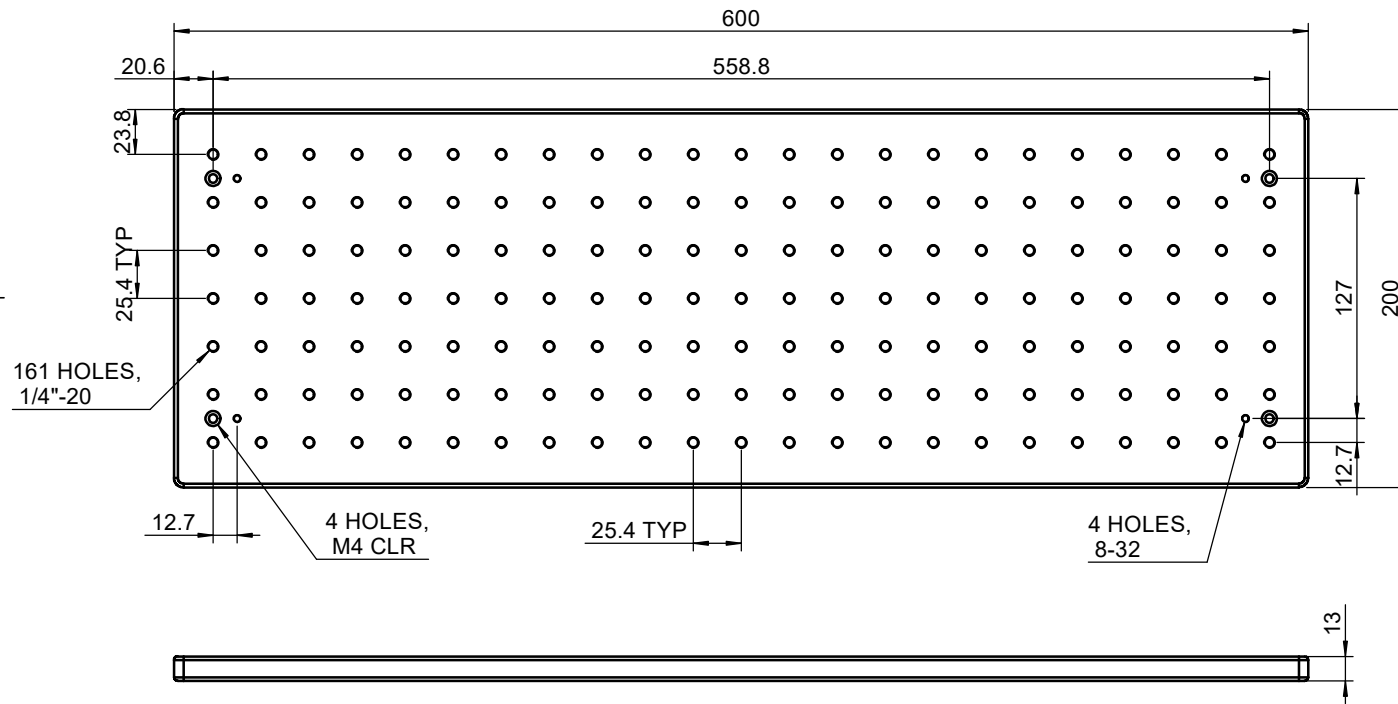

 Unice E-O Services Inc. No.5, Andong Rd., Chung Li District, Taoyuan City 32063, Taiwan, R.O.C.			TITLE:	
			BR0206-1	
			DWG. NO.	BR0206-1
			MATERIAL:	
DRAWN			Miki	2010/12/30
ENG APPR.			Johnny	2010/12/30
			SCALE:	1:4
			REV	0