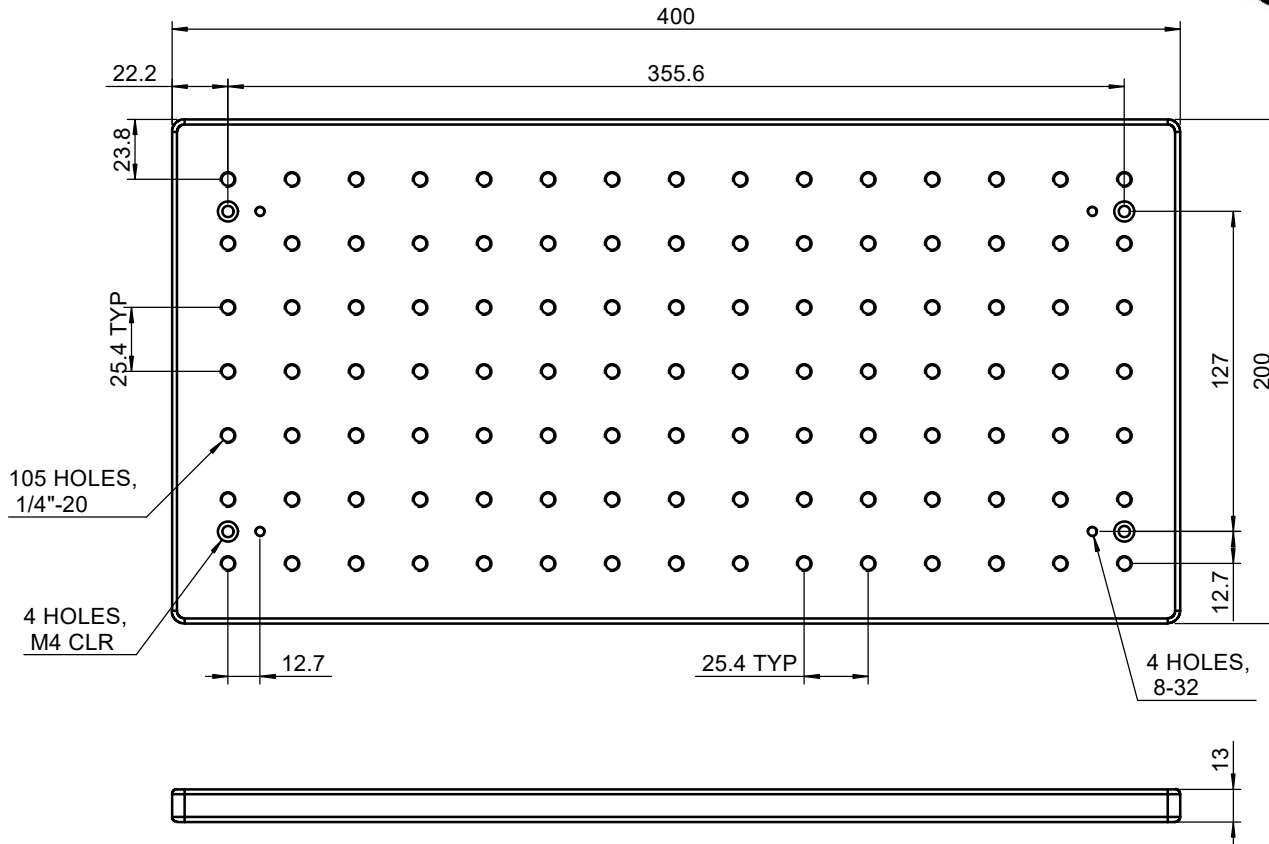

 <b>Unice E-O Services Inc.</b> No.5, Andong Rd., Chung Li District, Taoyuan City 32063, Taiwan, R.O.C.			TITLE:	
			BR0204-1	
			DWG. NO.	BR0204-1
			MATERIAL:	N/A
DRAWN	Miki	2010/12/30	SCALE:	1:3
ENG APPR.	Johnny	2010/12/30	REV	0