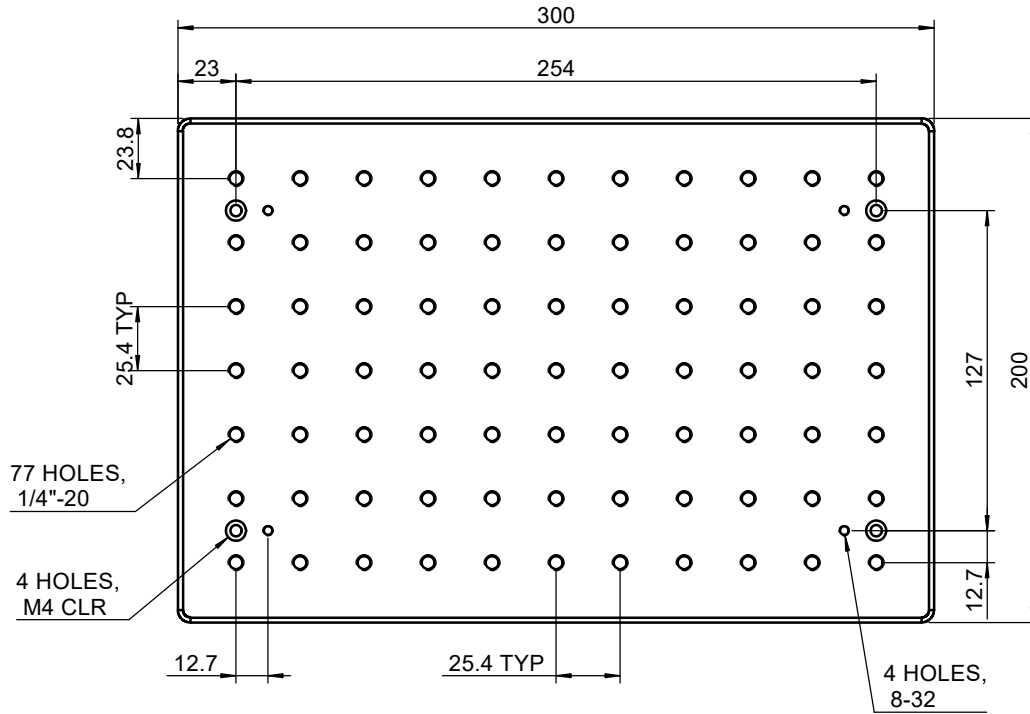

 Unice E-O Services Inc. No.5, Andong Rd., Chung Li District, Taoyuan City 32063, Taiwan, R.O.C.	TITLE:		BR0203-1	
	DRAWN	NAME	DATE	MATERIAL:
ENG APPR.	Johnny	2010/12/30	SCALE:	1:3
			REV	0