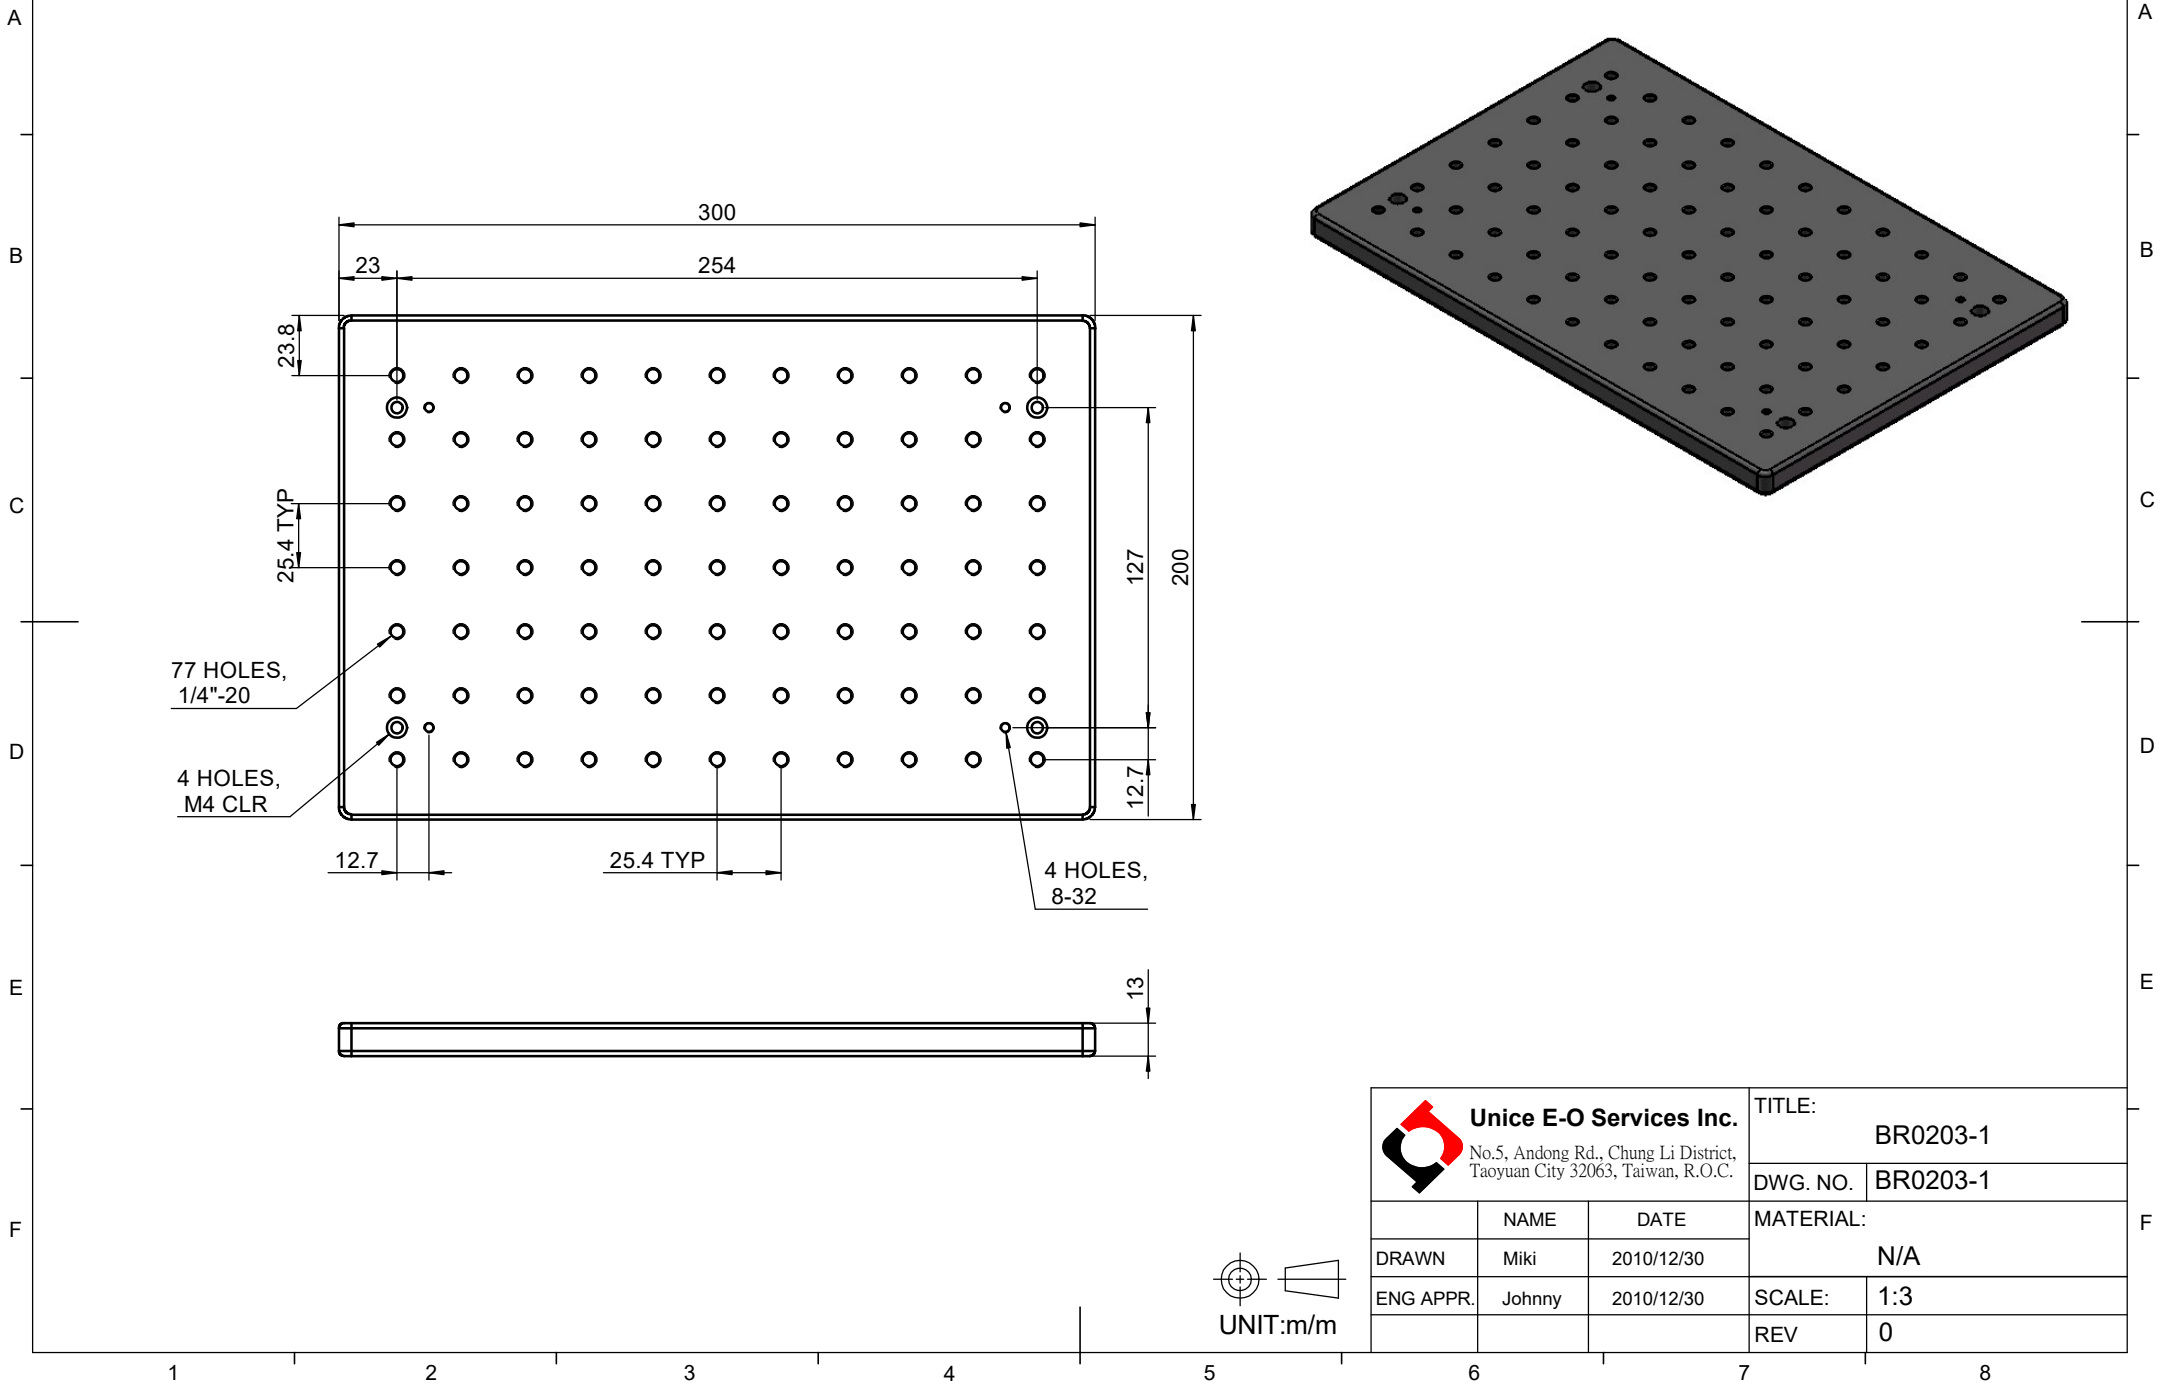

 Unice E-O Services Inc. No.5, Andong Rd., Chung Li District, Taoyuan City 32063, Taiwan, R.O.C.	TITLE:		BR0203-1	
	DRAWN	NAME	DATE	MATERIAL:
ENG APPR.	Johnny	2010/12/30	SCALE:	1:3
			REV	0