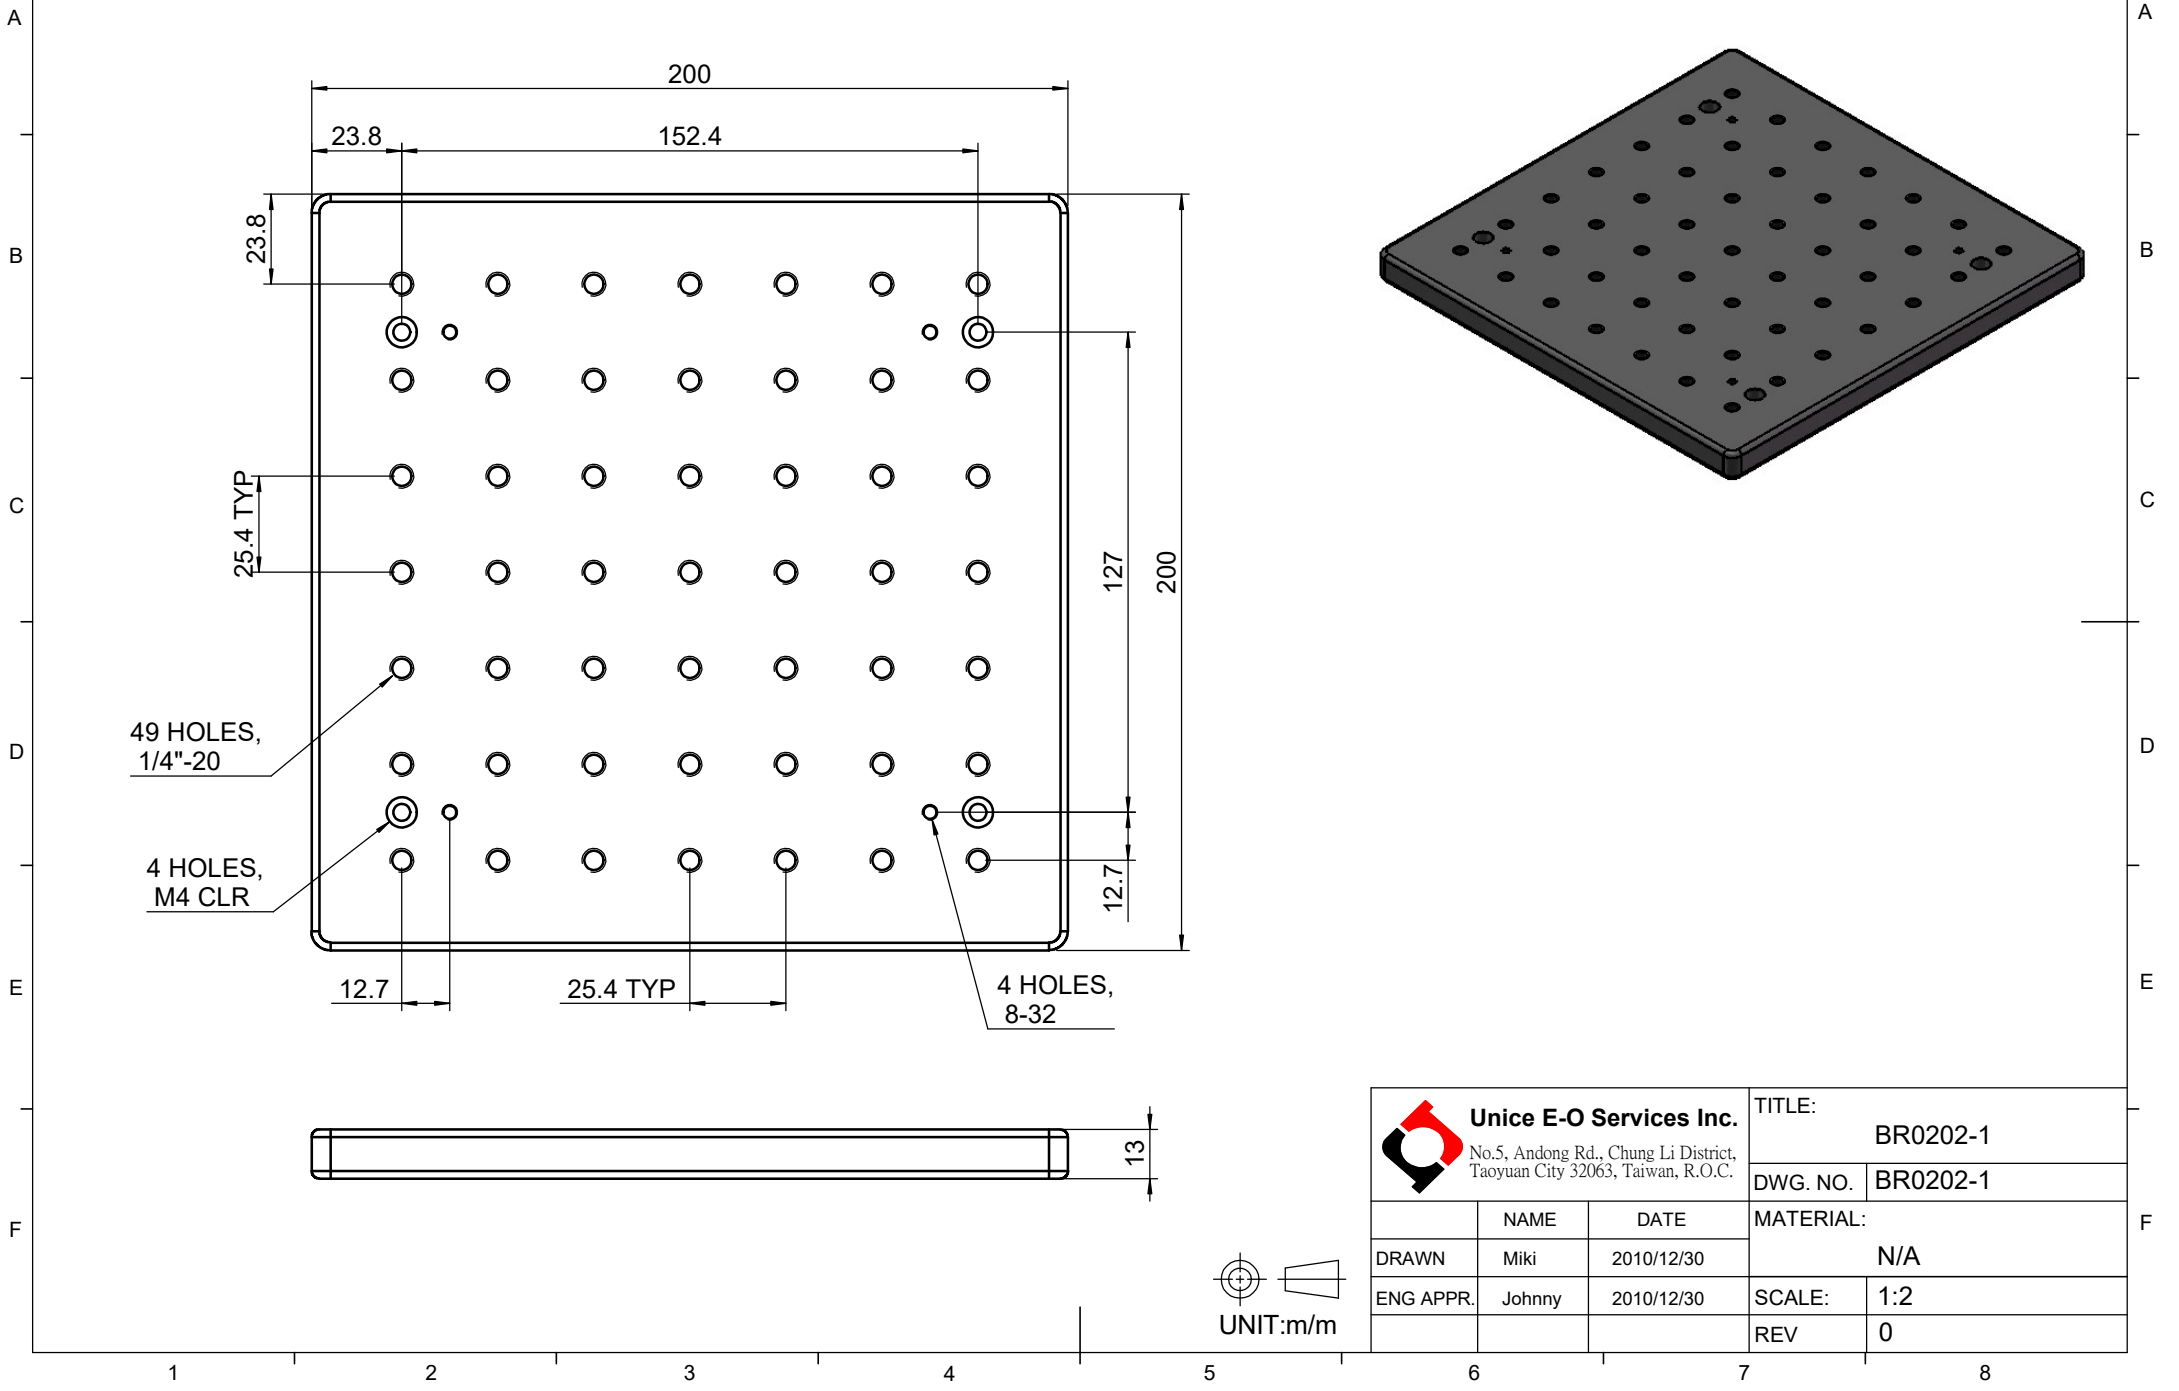

 Unice E-O Services Inc. No.5, Andong Rd., Chung Li District, Taoyuan City 32063, Taiwan, R.O.C.			TITLE:	
			BR0202-1	
			DWG. NO.	BR0202-1
			MATERIAL:	
			N/A	
DRAWN	Miki	2010/12/30	SCALE:	1:2
ENG APPR.	Johnny	2010/12/30	REV	0

UNIT:m/m