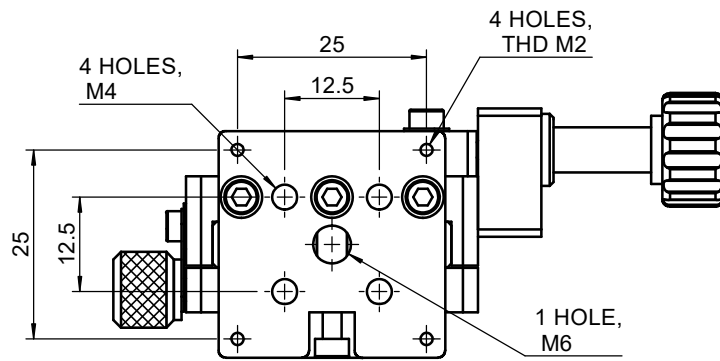

 Unice E-O Services Inc. No.5, Andong Rd., Chung Li District, Taoyuan City 32063, Taiwan, R.O.C.			TITLE:	
			56VTS-1M	
			DWG. NO.	56VTS-1M
			MATERIAL:	
DRAWN			NAME	DATE
ENG APPR.			Johnny	2015/10/28
			SCALE:	1:1
			REV	0