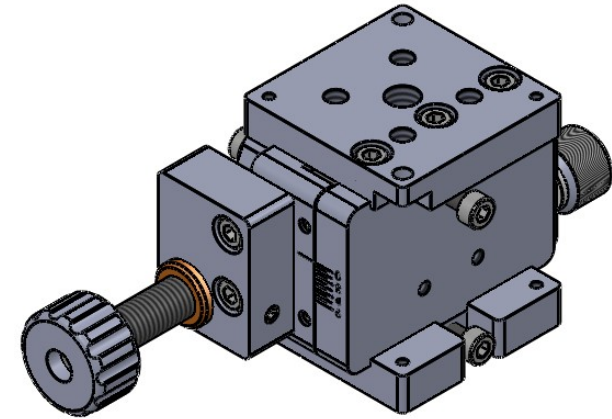

 Unice E-O Services Inc. No.5, Andong Rd., Chung Li District, Taoyuan City 32063, Taiwan, R.O.C.			TITLE:	
			56VTS-1M	
			DWG. NO.	56VTS-1M
			MATERIAL:	
DRAWN			NAME	DATE
ENG APPR.			Johnny	2015/10/28
			SCALE:	1:1
			REV	0