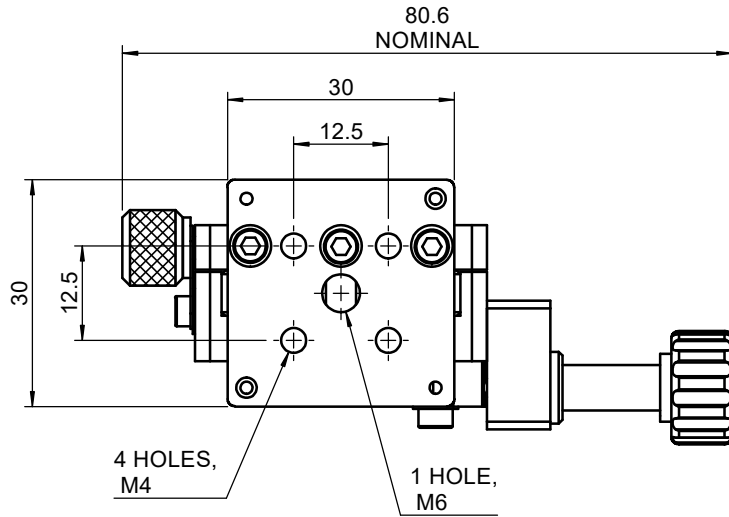

 Unice E-O Services Inc. No.5, Andong Rd., Chung Li District, Taoyuan City 32063, Taiwan, R.O.C.			TITLE:	
			56VTS-1M	
			DWG. NO.	56VTS-1M
			MATERIAL:	
DRAWN			NAME	DATE
ENG APPR.			Johnny	2015/10/28
			SCALE:	1:1
			REV	0