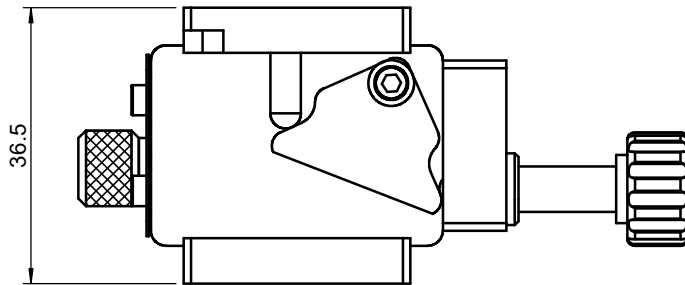

 Unice E-O Services Inc. No.5, Andong Rd., Chung Li District, Taoyuan City 32063, Taiwan, R.O.C.			TITLE:	
			56VTS-1M	
			DWG. NO.	56VTS-1M
			MATERIAL:	
DRAWN			NAME	DATE
ENG APPR.			Johnny	2015/10/28
			SCALE:	1:1
			REV	0