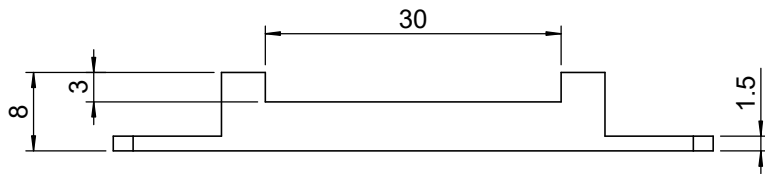

 Unice E-O Services Inc. No.5, Andong Rd., Chung Li District, Taoyuan City 32063, Taiwan, R.O.C.			TITLE: 56STS-AM	
			DWG. NO.	56STS-AM
			MATERIAL: N/A	
DRAWN	Sammy	2016/5/3	SCALE:	1.3:1
ENG APPR.	Johnny	2016/5/3	REV	0