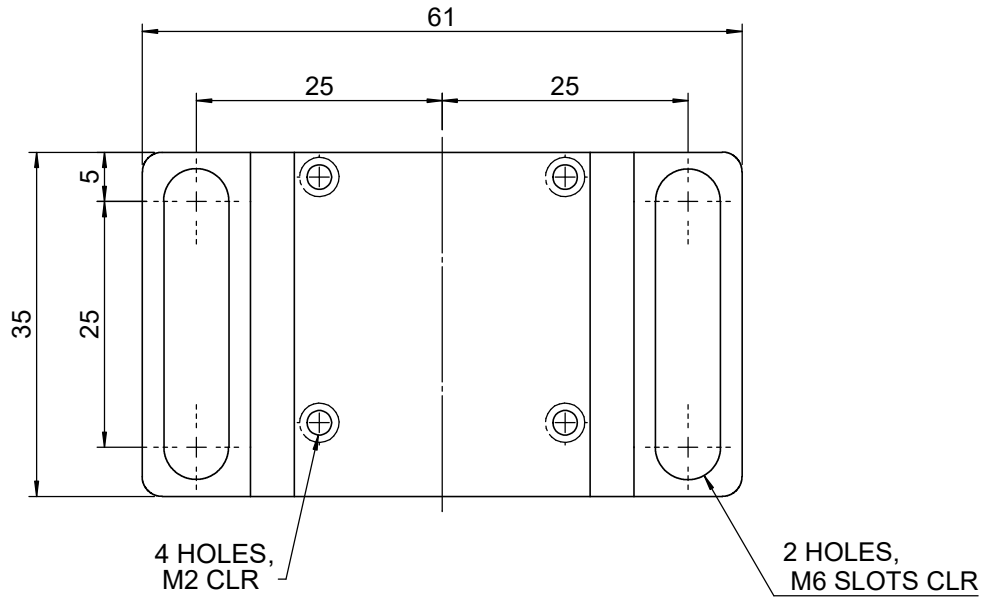

 Unice E-O Services Inc. No.5, Andong Rd., Chung Li District, Taoyuan City 32063, Taiwan, R.O.C.			TITLE: 56STS-AM	
			DWG. NO.	56STS-AM
			MATERIAL: N/A	
DRAWN	Sammy	2016/5/3	SCALE:	1.3:1
ENG APPR.	Johnny	2016/5/3	REV	0