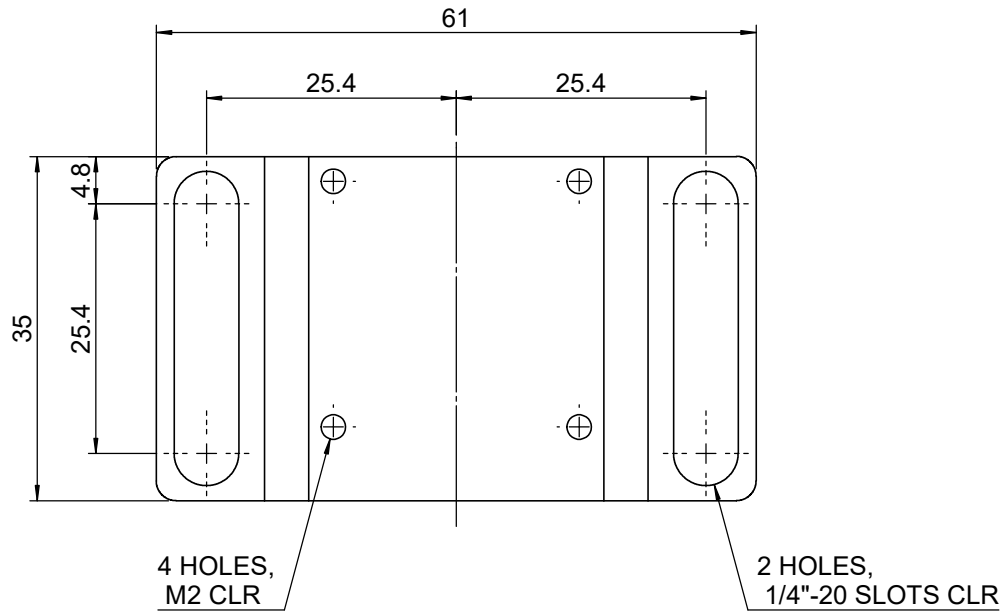

 <b>Unice E-O Services Inc.</b> No.5, Andong Rd., Chung Li District, Taoyuan City 32063, Taiwan, R.O.C.			TITLE: 56STS-A	
			DWG. NO.	56STS-A
			MATERIAL: N/A	
DRAWN	Sammy	2016/5/3	SCALE: 1.3:1	
ENG APPR.	Johnny	2016/5/3	REV 0	