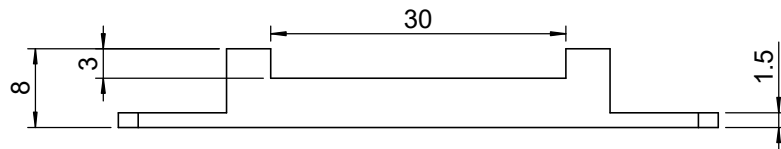

 <b>Unice E-O Services Inc.</b> No.5, Andong Rd., Chung Li District, Taoyuan City 32063, Taiwan, R.O.C.			TITLE: 56STS-A	
			DWG. NO.	56STS-A
			MATERIAL: N/A	
DRAWN	Sammy	2016/5/3	SCALE: 1.3:1	
ENG APPR.	Johnny	2016/5/3	REV 0	