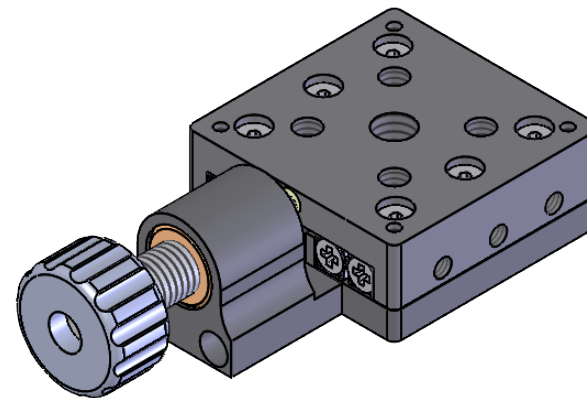

 Unice E-O Services Inc. No.5, Andong Rd., Chung Li District, Taoyuan City 32063, Taiwan, R.O.C.			TITLE:	
			56STS-1M	
			DWG. NO.	56STS-1M
			MATERIAL:	N/A
DRAWN	John	2023/5/3	SCALE:	1.5:1
ENG APPR.	Johnny	2023/5/3	REV	0