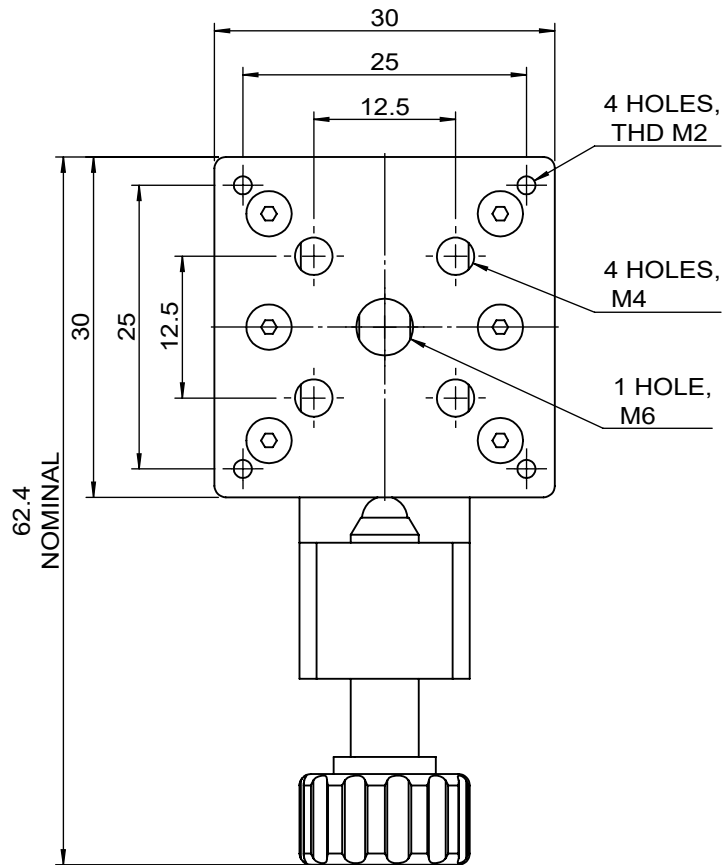

 Unice E-O Services Inc. No.5, Andong Rd., Chung Li District, Taoyuan City 32063, Taiwan, R.O.C.			TITLE:	
			56STS-1M	
			DWG. NO.	56STS-1M
			MATERIAL:	N/A
DRAWN	John	2023/5/3	SCALE:	1.5:1
ENG APPR.	Johnny	2023/5/3	REV	0