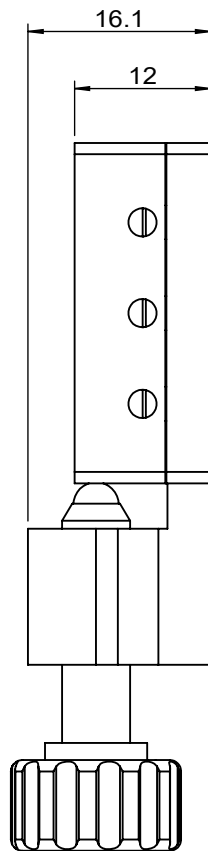

 Unice E-O Services Inc. No.5, Andong Rd., Chung Li District, Taoyuan City 32063, Taiwan, R.O.C.			TITLE:	
			56STS-1M	
			DWG. NO.	56STS-1M
			MATERIAL:	N/A
DRAWN	John	2023/5/3	SCALE:	1.5:1
ENG APPR.	Johnny	2023/5/3	REV	0