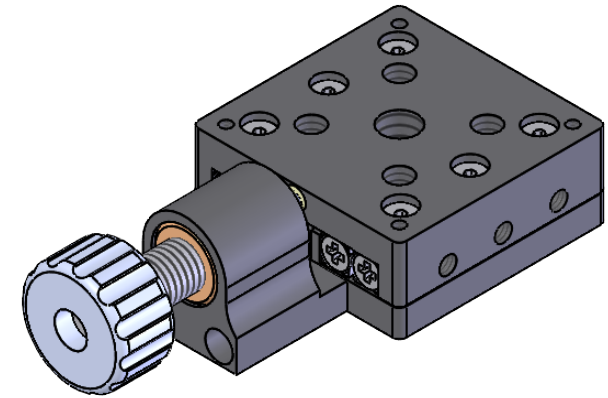

 Unice E-O Services Inc. No.5, Andong Rd., Chung Li District, Taoyuan City 32063, Taiwan, R.O.C.			TITLE:	
			56STS-1	
			DWG. NO.	56STS-1
			MATERIAL:	
			N/A	
DRAWN	John	2023/5/3	SCALE:	1.5:1
ENG APPR.	Johnny	2023/5/3	REV	0