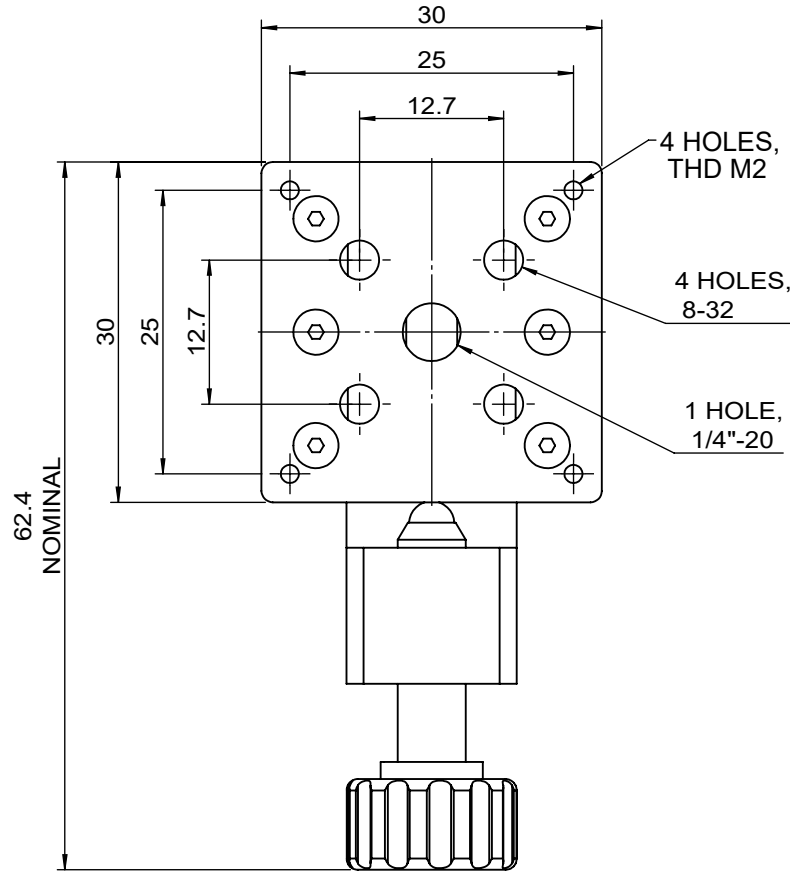

 Unice E-O Services Inc. No.5, Andong Rd., Chung Li District, Taoyuan City 32063, Taiwan, R.O.C.			TITLE:	
			56STS-1	
			DWG. NO.	56STS-1
			MATERIAL:	
			N/A	
DRAWN	John	2023/5/3	SCALE:	1.5:1
ENG APPR.	Johnny	2023/5/3	REV	0