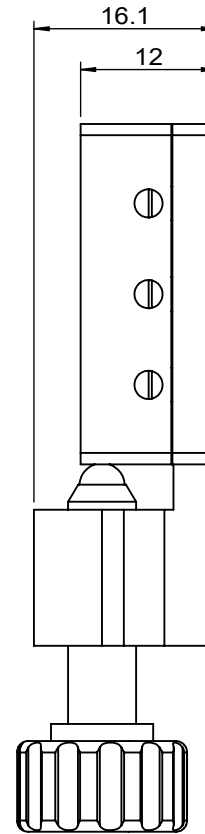

 Unice E-O Services Inc. No.5, Andong Rd., Chung Li District, Taoyuan City 32063, Taiwan, R.O.C.			TITLE:	
			56STS-1	
			DWG. NO.	56STS-1
			MATERIAL:	
			N/A	
DRAWN	John	2023/5/3	SCALE:	1.5:1
ENG APPR.	Johnny	2023/5/3	REV	0