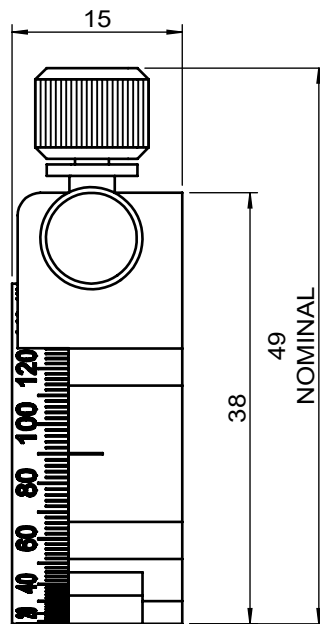

UNIT:m/m

 Unice E-O Services Inc. No.5, Andong Rd., Chung Li District, Taoyuan City 32063, Taiwan, R.O.C.			TITLE:	
			56RSP-5M	
			DWG. NO.	56RSP-5M
			MATERIAL:	N/A
DRAWN	John	2024/03/19	SCALE:	1.5:1
ENG APPR.	Johnny	2024/03/19	REV	0