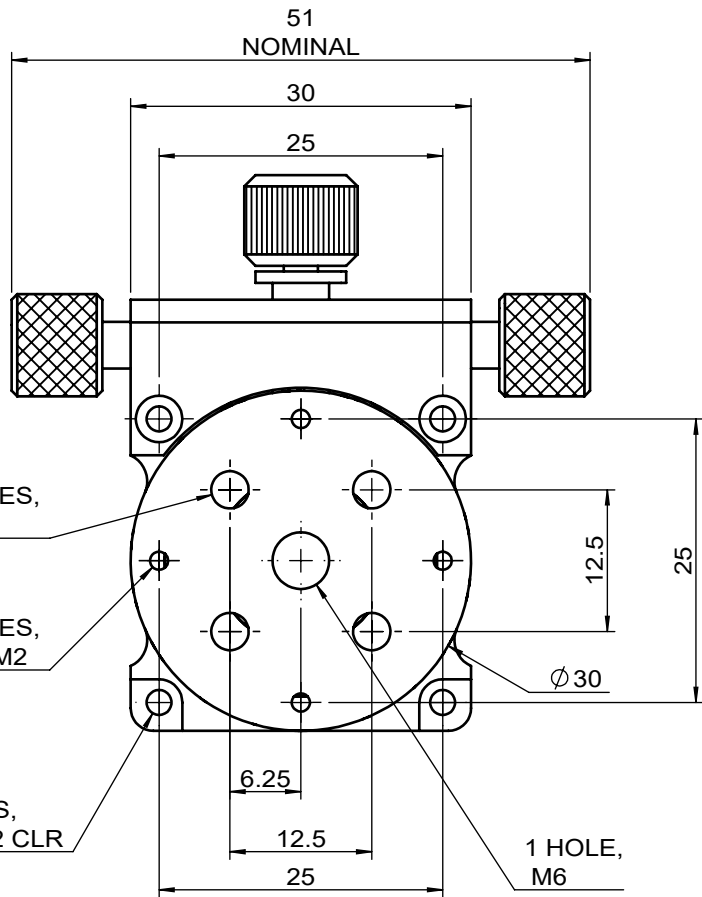

UNIT:m/m

 Unice E-O Services Inc. No.5, Andong Rd., Chung Li District, Taoyuan City 32063, Taiwan, R.O.C.			TITLE:	
			56RSP-5M	
			DWG. NO.	56RSP-5M
			MATERIAL:	N/A
DRAWN	John	2024/03/19	SCALE:	1.5:1
ENG APPR.	Johnny	2024/03/19	REV	0