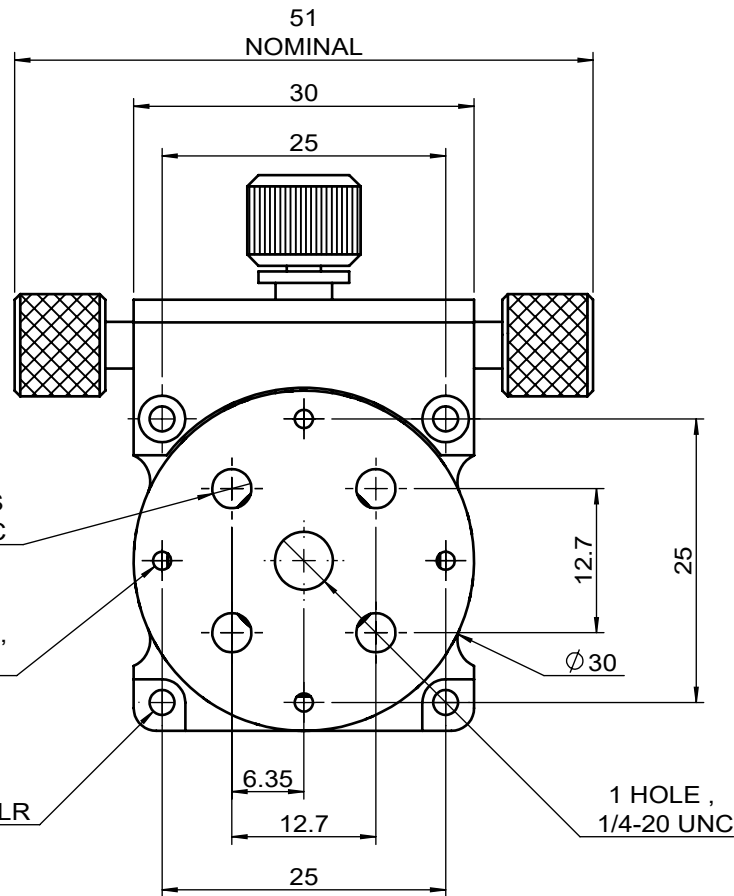

 Unice E-O Services Inc. No.5, Andong Rd., Chung Li District, Taoyuan City 32063, Taiwan, R.O.C.			TITLE:	
			56RSP-5	
			DWG. NO.	56RSP-5
			MATERIAL:	N/A
DRAWN	John	2023/10/16	SCALE:	1.5:1
ENG APPR.	Johnny	2023/10/16	REV	0