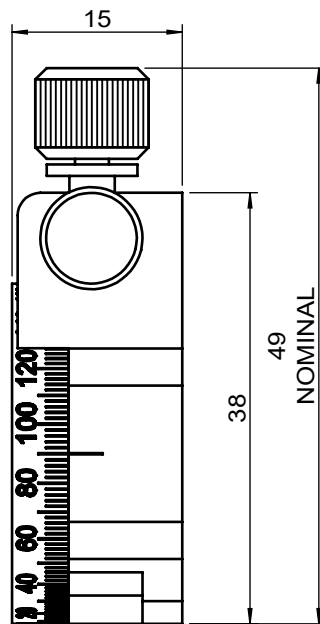

 Unice E-O Services Inc. No.5, Andong Rd., Chung Li District, Taoyuan City 32063, Taiwan, R.O.C.			TITLE:	
			56RSP-5	
			DWG. NO.	56RSP-5
			MATERIAL:	N/A
DRAWN	John	2023/10/16	SCALE:	1.5:1
ENG APPR.	Johnny	2023/10/16	REV	0