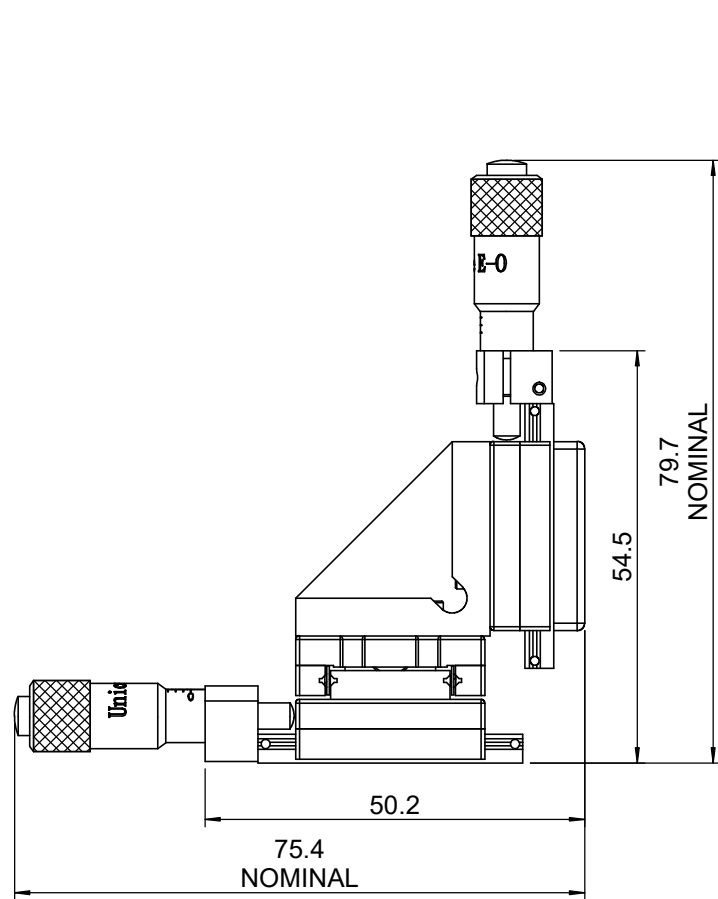

 Unice E-O Services Inc. No.5, Andong Rd., Chung Li District, Taoyuan City 32063, Taiwan, R.O.C.			TITLE:	
			56LTS-3RM	
			DWG. NO.	56LTS-3RM
			MATERIAL:	N/A
DRAWN	Yuhan	2016/4/29	SCALE:	1:1
ENG APPR.	Johnny	2016/4/29	REV	0