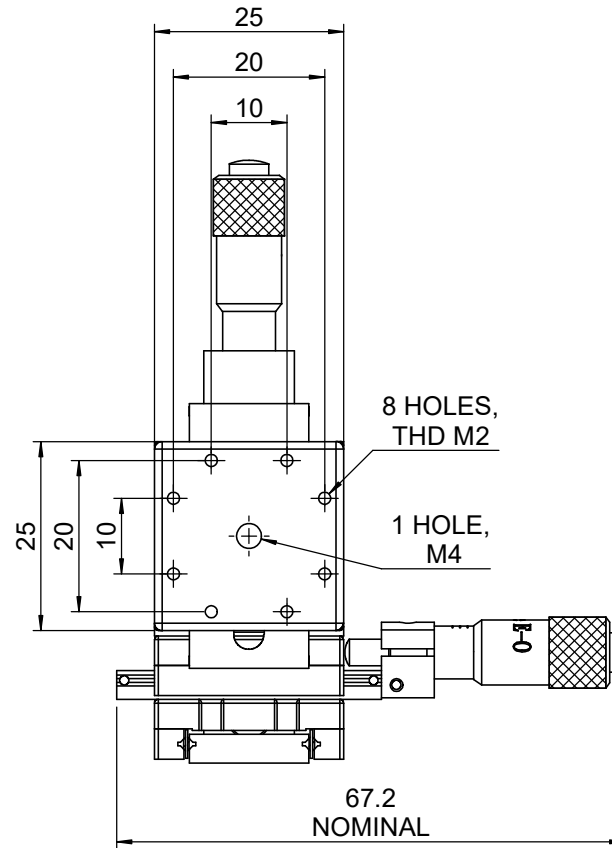

 Unice E-O Services Inc. No.5, Andong Rd., Chung Li District, Taoyuan City 32063, Taiwan, R.O.C.			TITLE:	
			56LTS-3RM	
			DWG. NO.	56LTS-3RM
			MATERIAL:	N/A
DRAWN	Yuhan	2016/4/29	SCALE:	1:1
ENG APPR.	Johnny	2016/4/29	REV	0