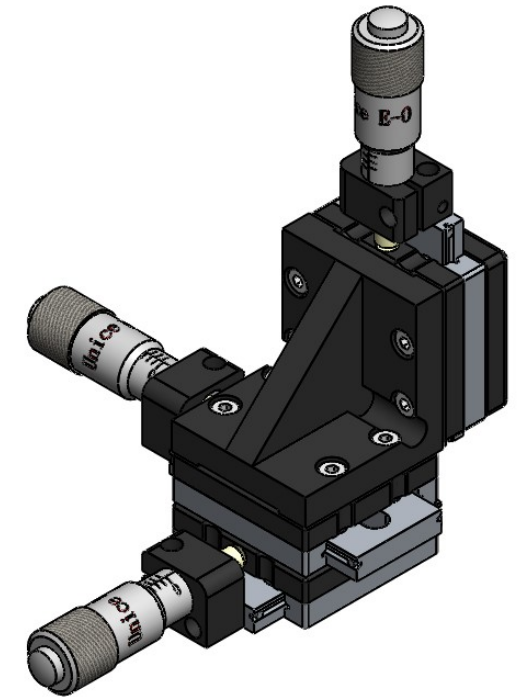

 Unice E-O Services Inc. No.5, Andong Rd., Chung Li District, Taoyuan City 32063, Taiwan, R.O.C.			TITLE:	
			56LTS-3RM	
			DWG. NO.	56LTS-3RM
			MATERIAL:	N/A
DRAWN	Yuhan	2016/4/29	SCALE:	1:1
ENG APPR.	Johnny	2016/4/29	REV	0