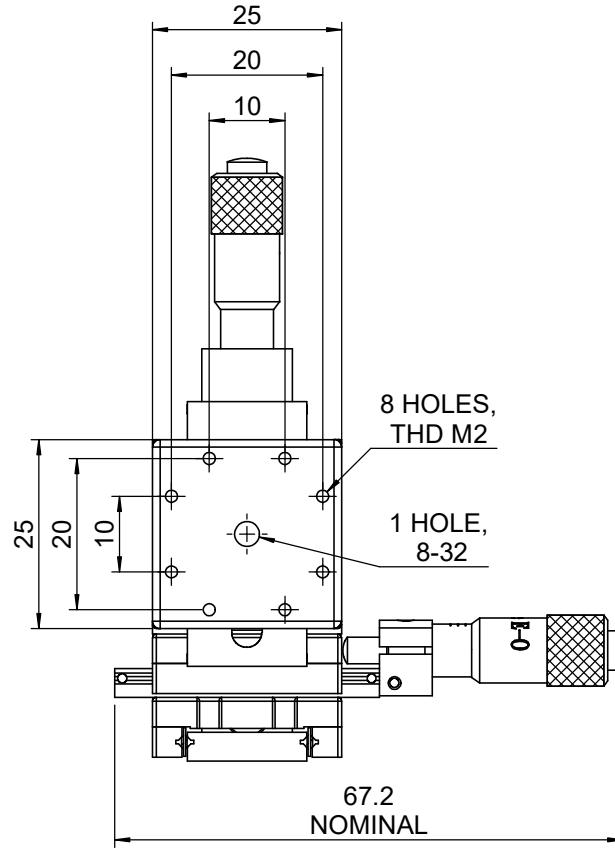

 Unice E-O Services Inc. No.5, Andong Rd., Chung Li District, Taoyuan City 32063, Taiwan, R.O.C.			TITLE:	
			56LTS-3R	
			DWG. NO.	56LTS-3R
			MATERIAL:	
			N/A	
DRAWN	Yuhan	2016/4/29	SCALE:	1:1
ENG APPR.	Johnny	2016/4/29	REV	0