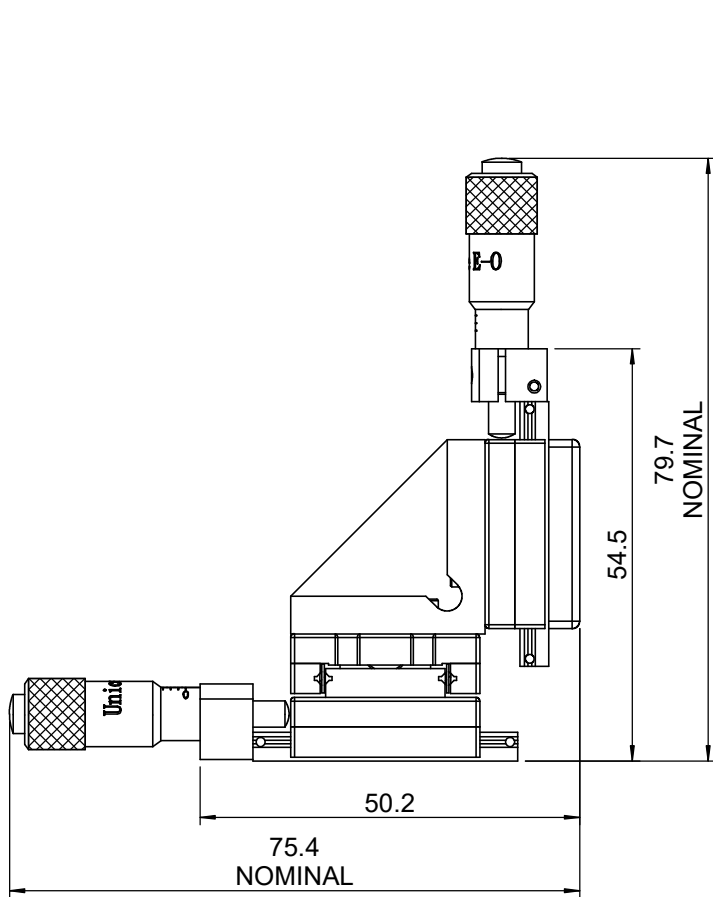

 Unice E-O Services Inc. No.5, Andong Rd., Chung Li District, Taoyuan City 32063, Taiwan, R.O.C.			TITLE:	
			56LTS-3R	
			DWG. NO.	56LTS-3R
			MATERIAL:	
			N/A	
DRAWN	Yuhan	2016/4/29	SCALE:	1:1
ENG APPR.	Johnny	2016/4/29	REV	0