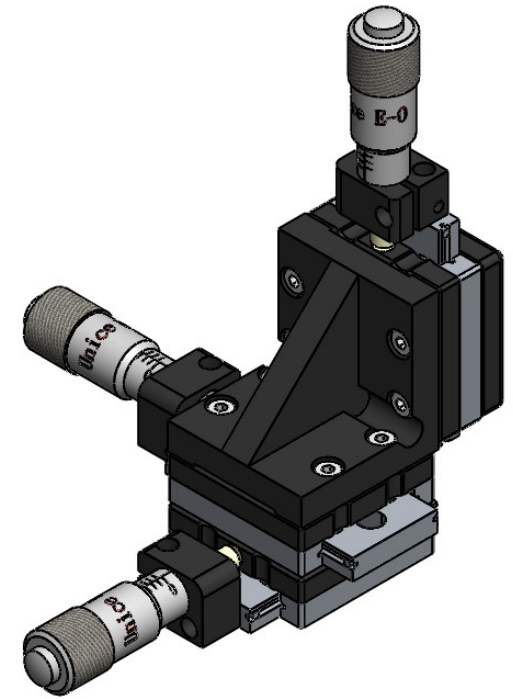

 Unice E-O Services Inc. No.5, Andong Rd., Chung Li District, Taoyuan City 32063, Taiwan, R.O.C.			TITLE:	
			56LTS-3R	
			DWG. NO.	56LTS-3R
			MATERIAL:	
			N/A	
DRAWN	Yuhan	2016/4/29	SCALE:	1:1
ENG APPR.	Johnny	2016/4/29	REV	0