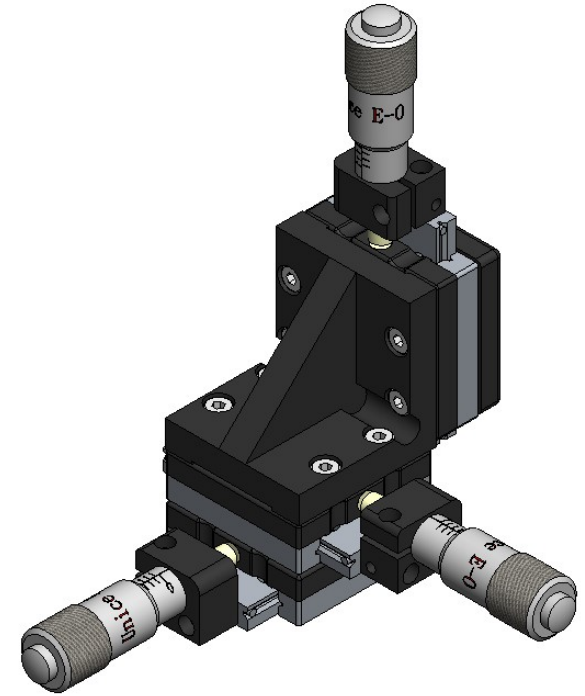

 Unice E-O Services Inc. No.5, Andong Rd., Chung Li District, Taoyuan City 32063, Taiwan, R.O.C.			TITLE:	
			56LTS-3LM	
			DWG. NO.	56LTS-3LM
			MATERIAL:	N/A
DRAWN	Yuhan	2016/4/29	SCALE:	1:1
ENG APPR.	Johnny	2016/4/29	REV	0