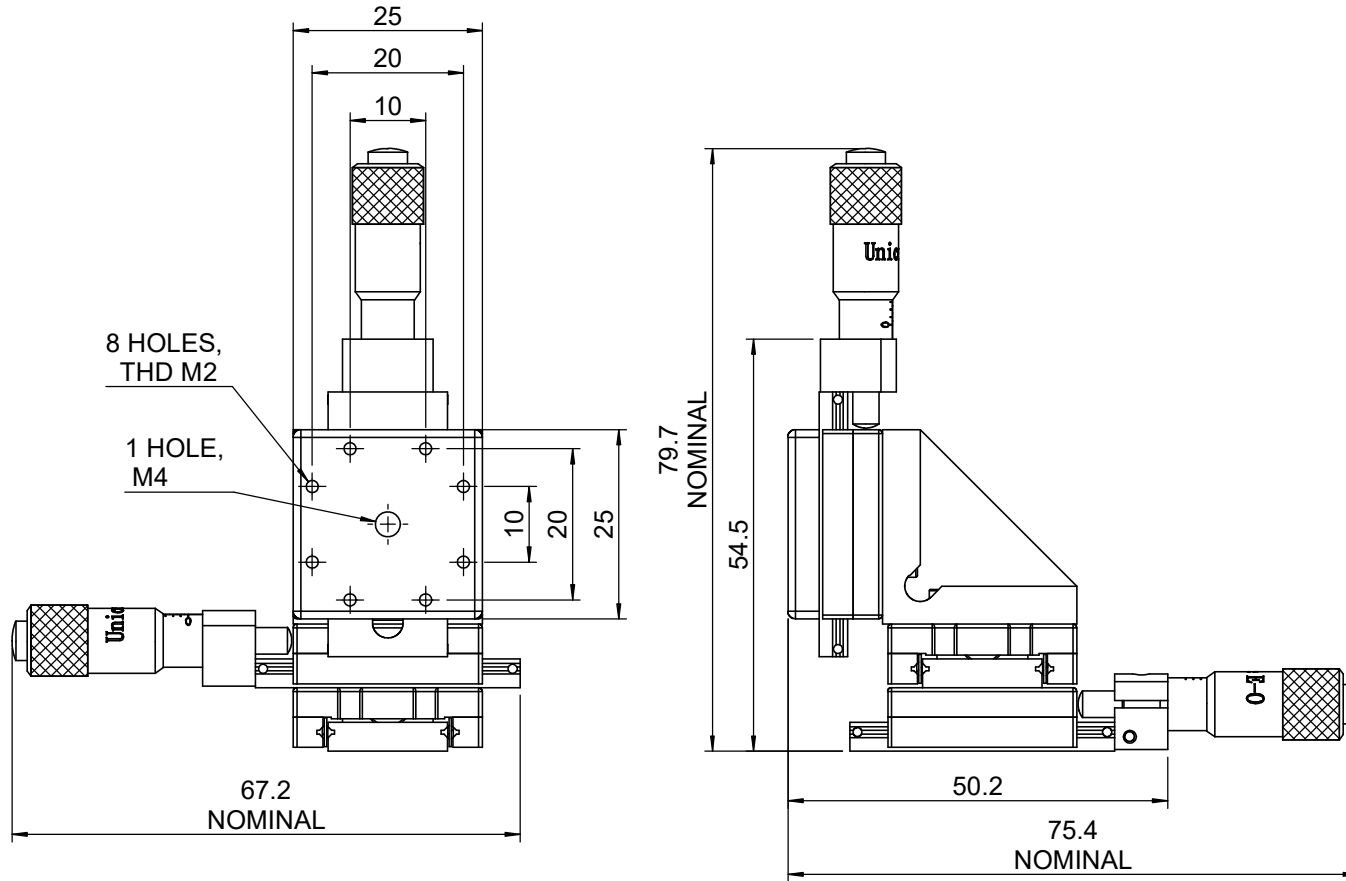

 Unice E-O Services Inc. No.5, Andong Rd., Chung Li District, Taoyuan City 32063, Taiwan, R.O.C.			TITLE:	
			56LTS-3LM	
			DWG. NO.	56LTS-3LM
			MATERIAL:	N/A
DRAWN	Yuhan	2016/4/29	SCALE:	1:1
ENG APPR.	Johnny	2016/4/29	REV	0