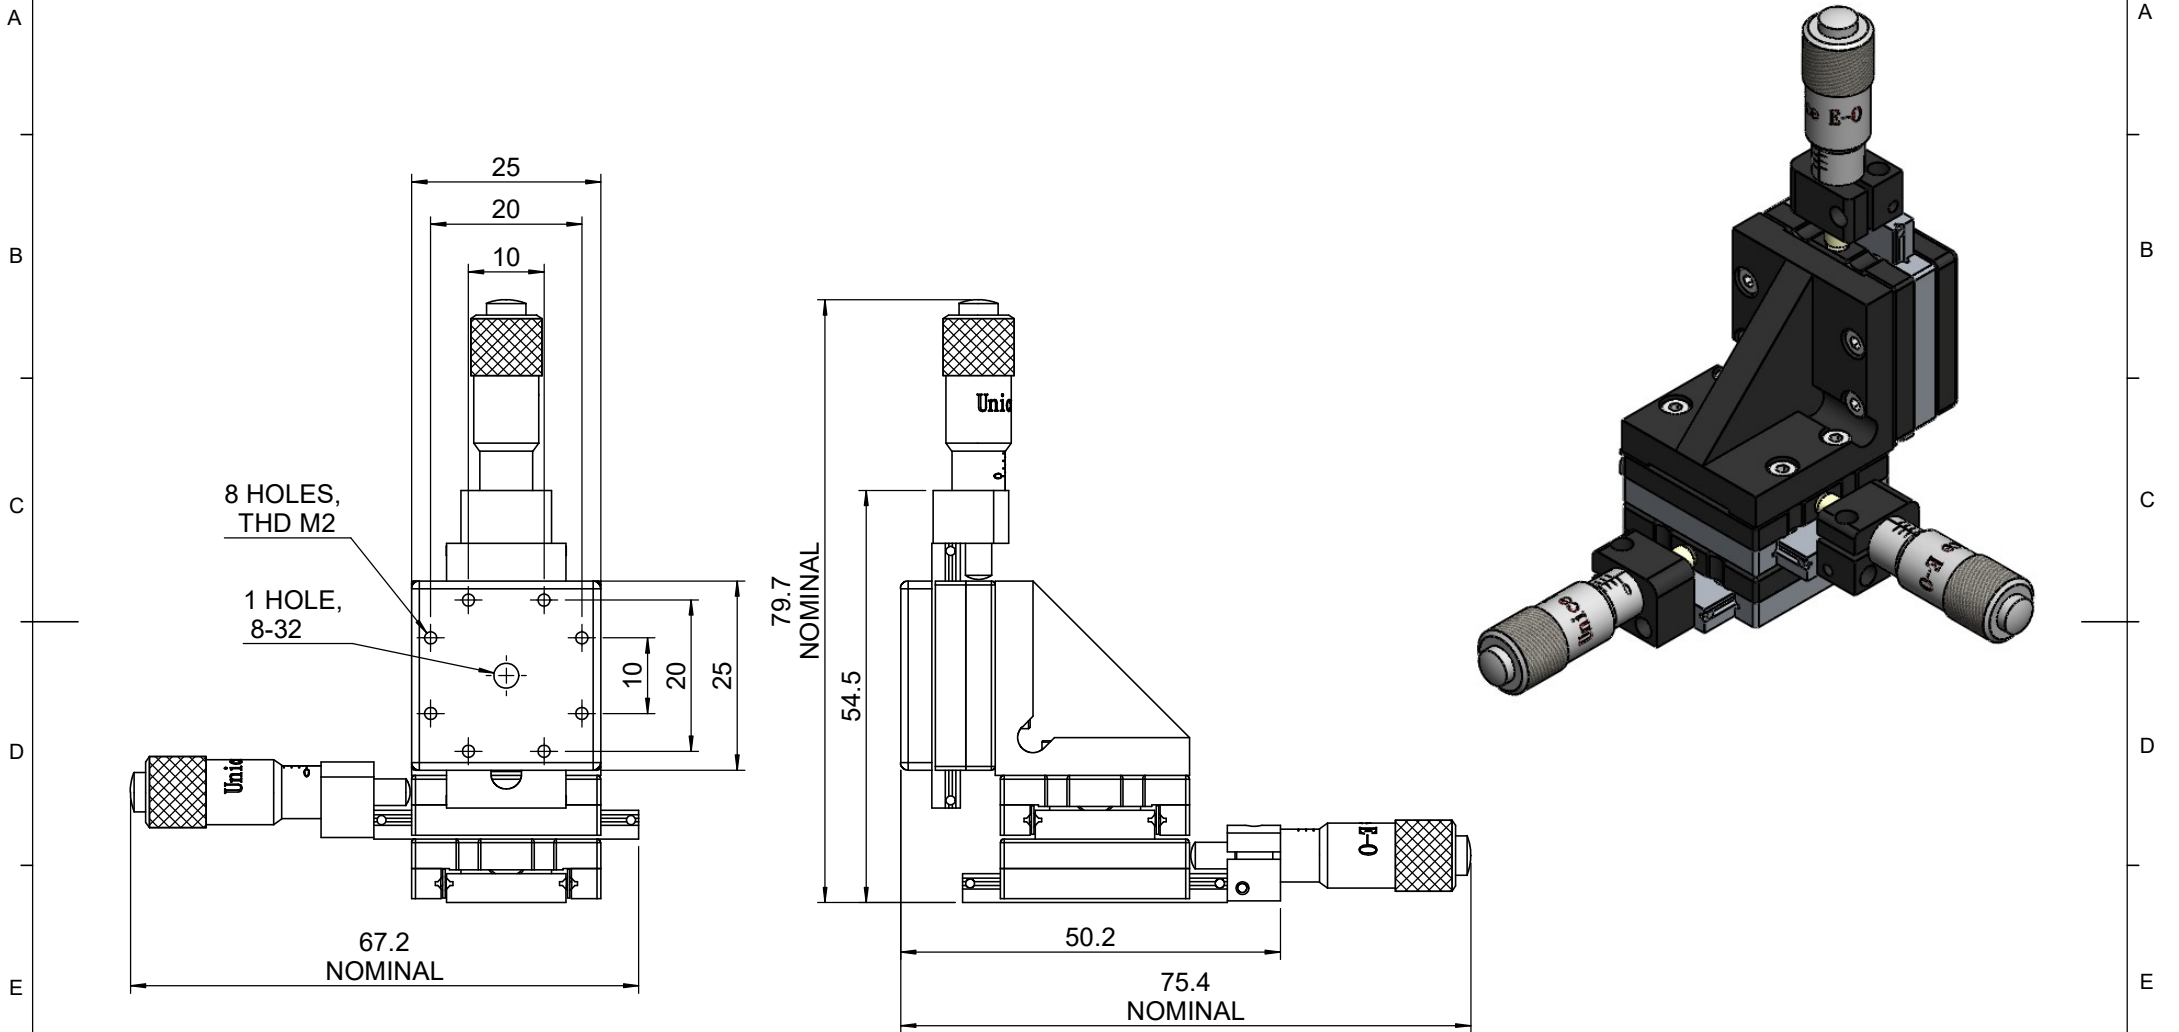

 Unice E-O Services Inc. No.5, Andong Rd., Chung Li District, Taoyuan City 32063, Taiwan, R.O.C.			TITLE: 56LTS-3L	
			DWG. NO.	56LTS-3L
			MATERIAL: N/A	
DRAWN	Yuhan	2016/4/29	SCALE: 1:1	
ENG APPR.	Johnny	2016/4/29	REV 0	