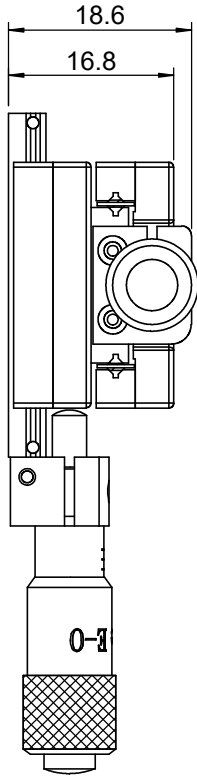

UNIT:m/m

 Unice E-O Services Inc. No.5, Andong Rd., Chung Li District, Taoyuan City 32063, Taiwan, R.O.C.			TITLE: 56LTS-2RM	
			DWG. NO.	56LTS-2RM
			MATERIAL: N/A	
DRAWN	Yuhan	2016/4/29	SCALE: 1.3:1	
ENG APPR.	Johnny	2016/4/29	REV	0