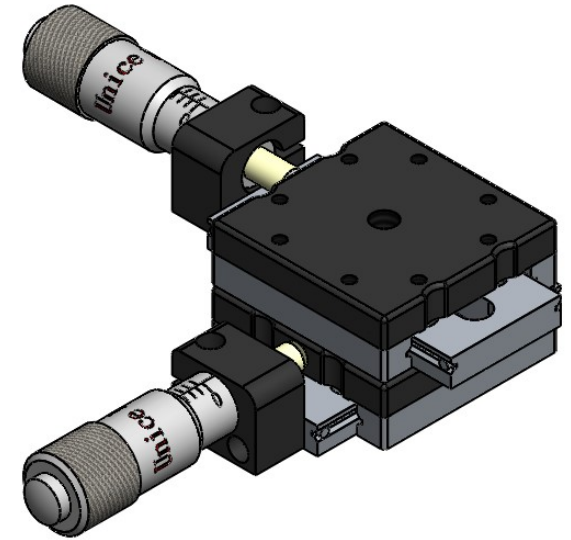

UNIT:m/m

 Unice E-O Services Inc. No.5, Andong Rd., Chung Li District, Taoyuan City 32063, Taiwan, R.O.C.			TITLE: 56LTS-2RM	
			DWG. NO.	56LTS-2RM
			MATERIAL: N/A	
DRAWN	Yuhan	2016/4/29	SCALE: 1.3:1	
ENG APPR.	Johnny	2016/4/29	REV	0