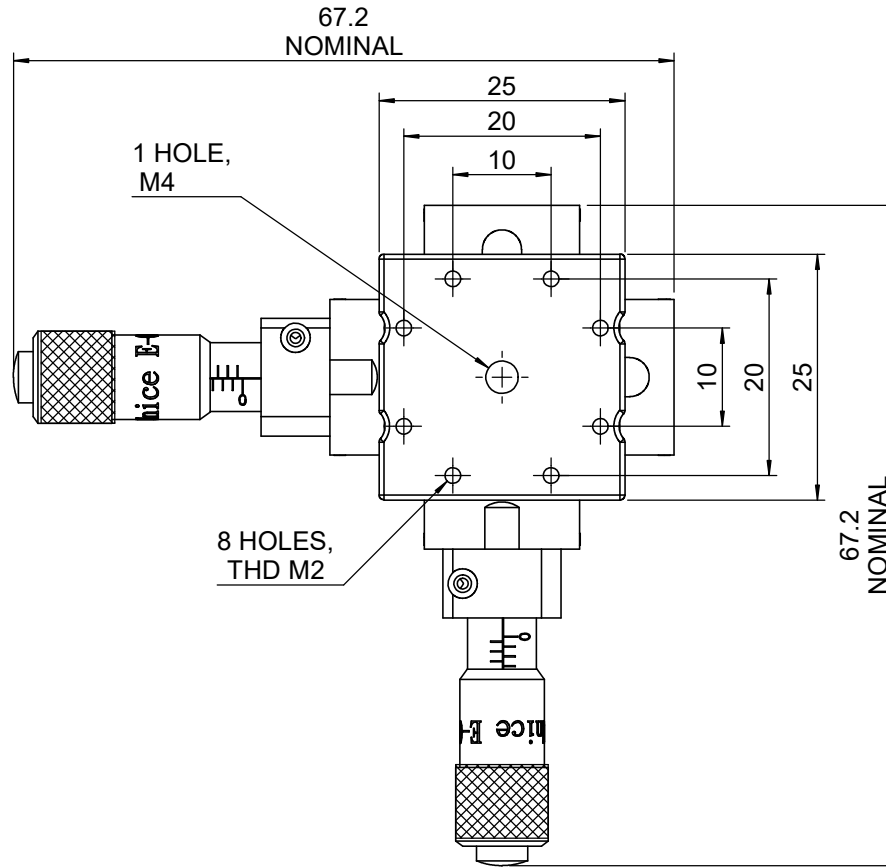

UNIT:m/m

 Unice E-O Services Inc. No.5, Andong Rd., Chung Li District, Taoyuan City 32063, Taiwan, R.O.C.			TITLE: 56LTS-2RM	
			DWG. NO.	56LTS-2RM
			MATERIAL: N/A	
DRAWN	Yuhan	2016/4/29	SCALE: 1.3:1	
ENG APPR.	Johnny	2016/4/29	REV	0