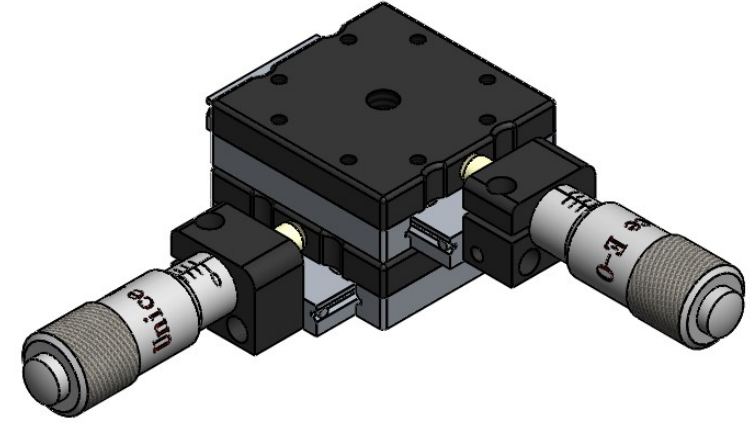

 Unice E-O Services Inc. No.5, Andong Rd., Chung Li District, Taoyuan City 32063, Taiwan, R.O.C.			TITLE:	
			56LTS-2L	
			DWG. NO.	56LTS-2L
			MATERIAL:	
DRAWN	Yuhan	2016/4/29	N/A	
ENG APPR.	Johnny	2016/4/29	SCALE:	1.3:1
			REV	0