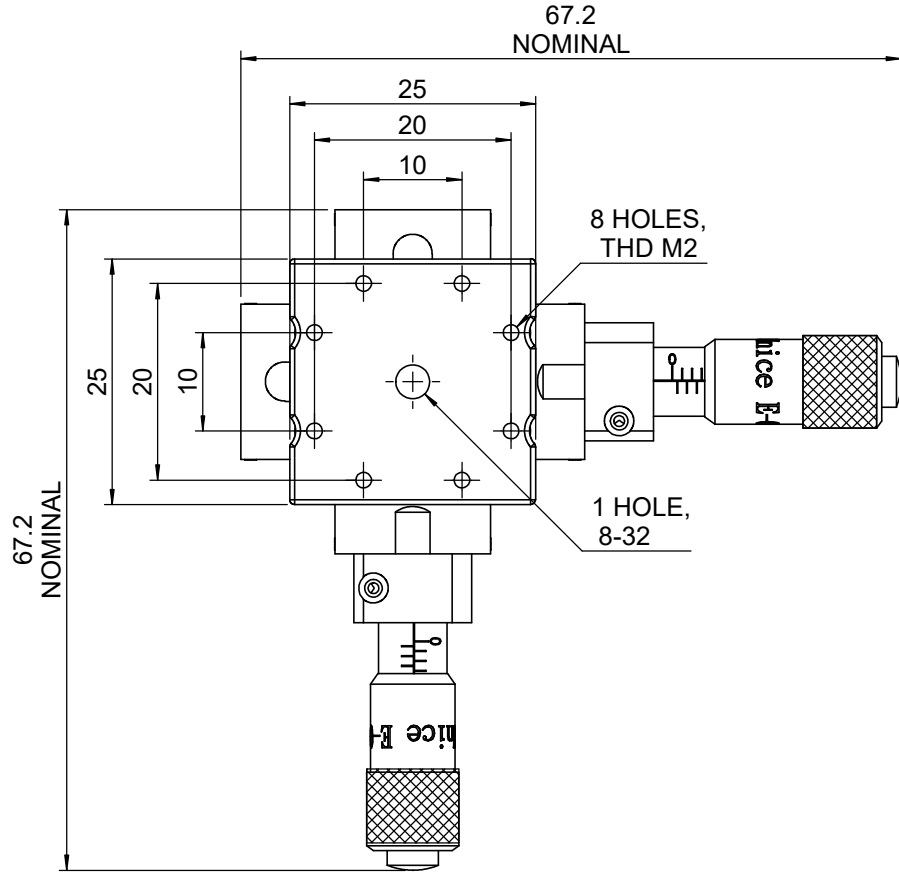

 Unice E-O Services Inc. No.5, Andong Rd., Chung Li District, Taoyuan City 32063, Taiwan, R.O.C.			TITLE:	
			56LTS-2L	
			DWG. NO.	56LTS-2L
			MATERIAL:	
DRAWN	Yuhan	2016/4/29	N/A	
ENG APPR.	Johnny	2016/4/29	SCALE:	1.3:1
			REV	0