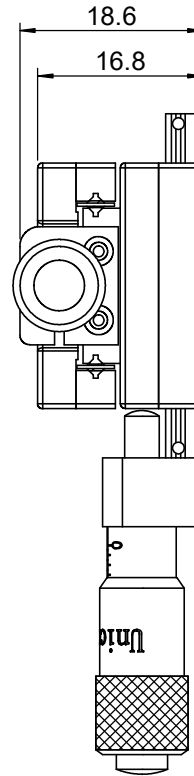

 Unice E-O Services Inc. No.5, Andong Rd., Chung Li District, Taoyuan City 32063, Taiwan, R.O.C.			TITLE:	
			56LTS-2L	
			DWG. NO.	56LTS-2L
			MATERIAL:	
DRAWN	Yuhan	2016/4/29	N/A	
ENG APPR.	Johnny	2016/4/29	SCALE:	1.3:1
			REV	0