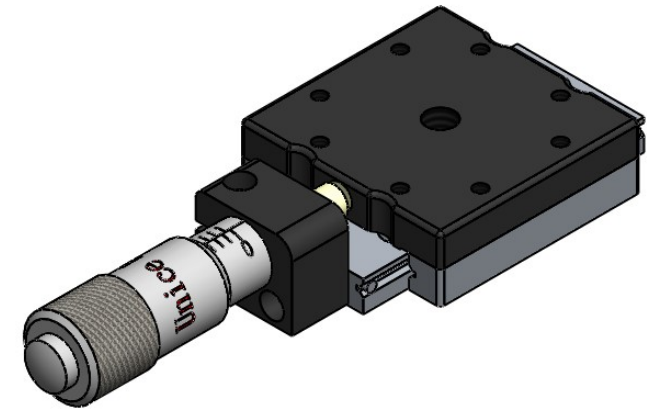

 Unice E-O Services Inc. No.5, Andong Rd., Chung Li District, Taoyuan City 32063, Taiwan, R.O.C.			TITLE:	
			56LTS-1	
			DWG. NO.	56LTS-1
			MATERIAL:	
DRAWN			NAME	DATE
ENG APPR.			Johnny	2016/4/29
			SCALE:	1.5:1
			REV	0