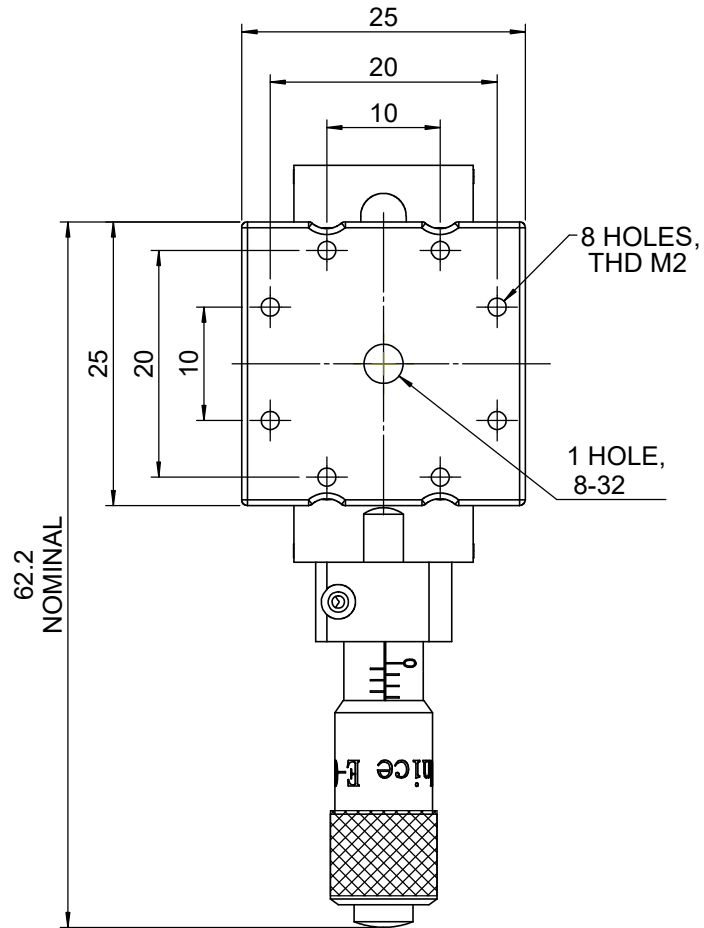

 Unice E-O Services Inc. No.5, Andong Rd., Chung Li District, Taoyuan City 32063, Taiwan, R.O.C.			TITLE:	
			56LTS-1	
			DWG. NO.	56LTS-1
			MATERIAL:	
DRAWN			NAME	DATE
ENG APPR.			Johnny	2016/4/29
			SCALE:	1.5:1
			REV	0