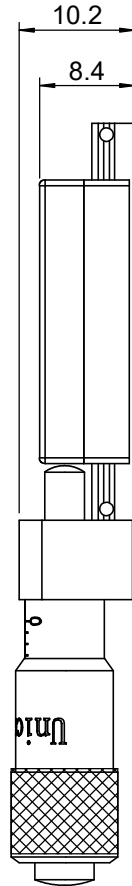

 Unice E-O Services Inc. No.5, Andong Rd., Chung Li District, Taoyuan City 32063, Taiwan, R.O.C.			TITLE:	
			56LTS-1	
			DWG. NO.	56LTS-1
			MATERIAL:	
DRAWN			NAME	DATE
ENG APPR.			Johnny	2016/4/29
			SCALE:	1.5:1
			REV	0