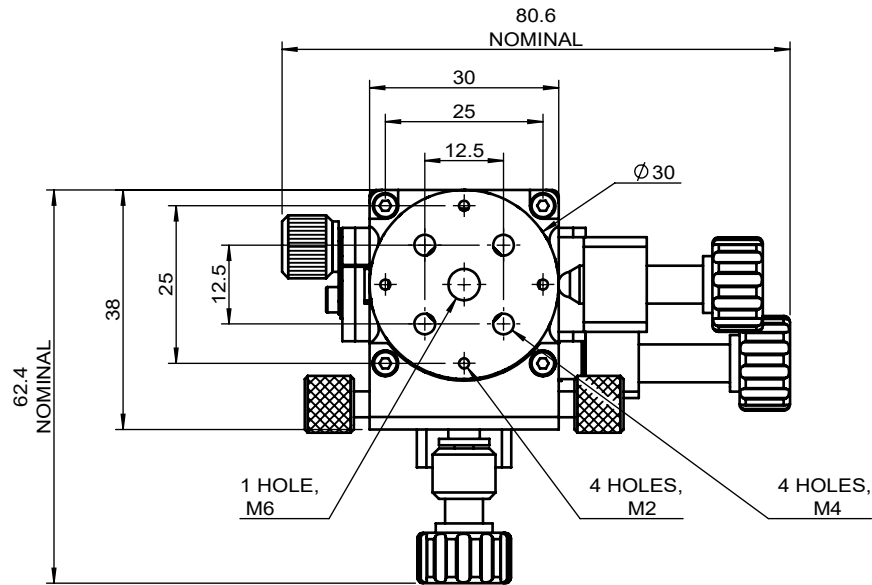

UNIT:m/m

|  |        |            |           |           |
|--|--------|------------|-----------|-----------|
|  <b>Unice E-O Services Inc.</b><br>No.5, Andong Rd., Chung Li District,<br>Taoyuan City 32063, Taiwan, R.O.C. |        |            | TITLE:    |           |
|  |        |            | 56LRT-4RM |           |
|  |        |            | DWG. NO.  | 56LRT-4RM |
|  |        |            | MATERIAL: | N/A       |
| DRAWN  | John   | 2021/06/25 | SCALE:    | 1:1.2     |
| ENG APPR.  | Johnny | 2021/06/25 | REV       | 0         |