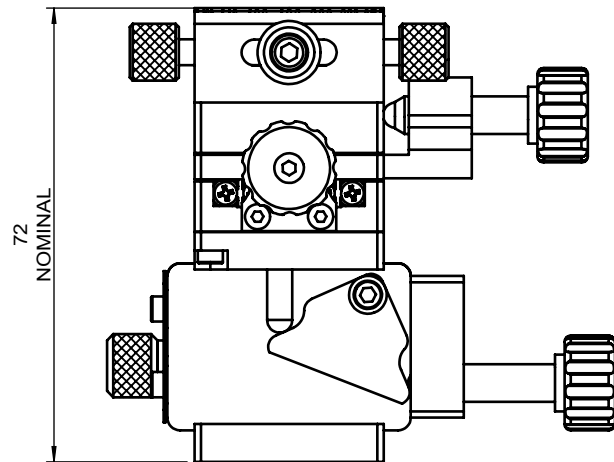

UNIT:m/m

|  |        |            |           |           |
|--|--------|------------|-----------|-----------|
|  <b>Unice E-O Services Inc.</b><br>No.5, Andong Rd., Chung Li District,<br>Taoyuan City 32063, Taiwan, R.O.C. |        |            | TITLE:    |           |
|  |        |            | 56LRT-4RM |           |
|  |        |            | DWG. NO.  | 56LRT-4RM |
|  |        |            | MATERIAL: | N/A       |
| DRAWN  | John   | 2021/06/25 | SCALE:    | 1:1.2     |
| ENG APPR.  | Johnny | 2021/06/25 | REV       | 0         |