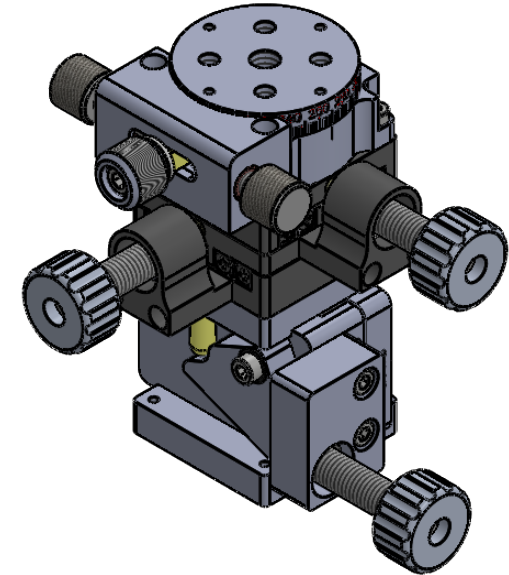

UNIT:m/m

|  |        |            |           |           |
|--|--------|------------|-----------|-----------|
|  <b>Unice E-O Services Inc.</b><br>No.5, Andong Rd., Chung Li District,<br>Taoyuan City 32063, Taiwan, R.O.C. |        |            | TITLE:    |           |
|  |        |            | 56LRT-4RM |           |
|  |        |            | DWG. NO.  | 56LRT-4RM |
|  |        |            | MATERIAL: | N/A       |
| DRAWN  | John   | 2021/06/25 | SCALE:    | 1:1.2     |
| ENG APPR.  | Johnny | 2021/06/25 | REV       | 0         |