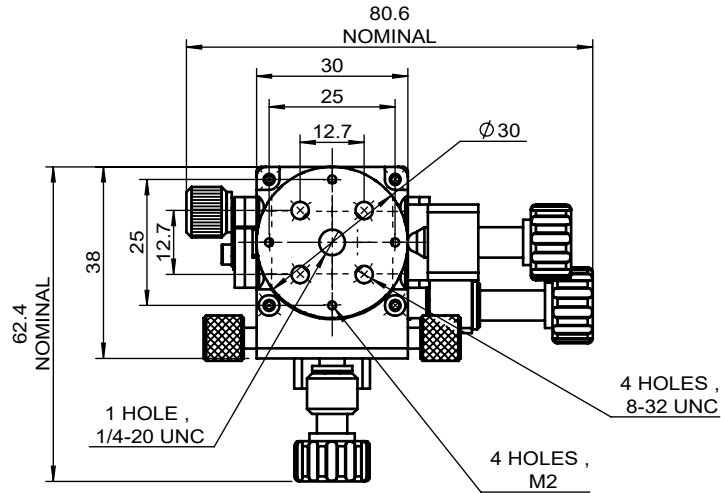

UNIT:m/m

 Unice E-O Services Inc. No.5, Andong Rd., Chung Li District, Taoyuan City 32063, Taiwan, R.O.C.	TITLE:		56LRT-4R	
	DWG. NO.	56LRT-4R		
	NAME	DATE	MATERIAL:	
DRAWN	John	2023/10/16	N/A	
ENG APPR.	Johnny	2023/10/16	SCALE:	1:1.5
			REV	0