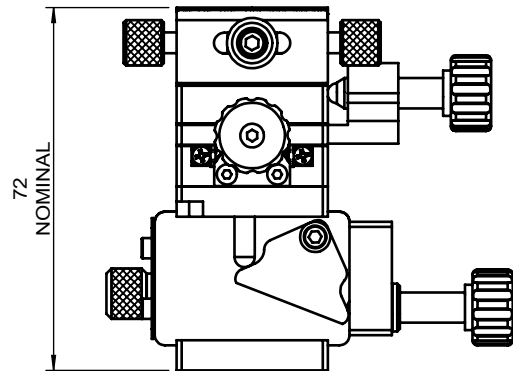

UNIT:m/m

 Unice E-O Services Inc. No.5, Andong Rd., Chung Li District, Taoyuan City 32063, Taiwan, R.O.C.	TITLE:		56LRT-4R	
	DWG. NO.	56LRT-4R		
	NAME	DATE	MATERIAL:	
DRAWN	John	2023/10/16	N/A	
ENG APPR.	Johnny	2023/10/16	SCALE:	1:1.5
			REV	0