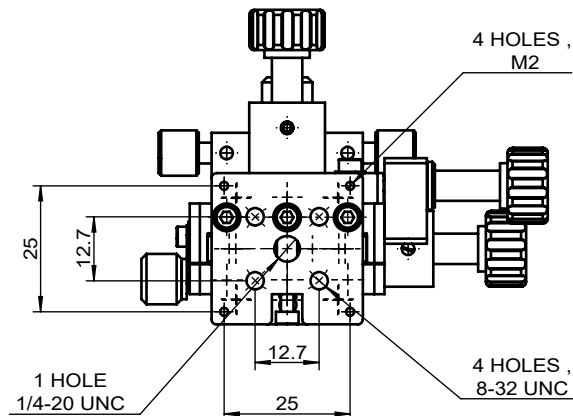

UNIT:m/m

 Unice E-O Services Inc. No.5, Andong Rd., Chung Li District, Taoyuan City 32063, Taiwan, R.O.C.	TITLE:		56LRT-4R	
	DWG. NO.	56LRT-4R		
	NAME	DATE	MATERIAL:	
DRAWN	John	2023/10/16	N/A	
ENG APPR.	Johnny	2023/10/16	SCALE:	1:1.5
			REV	0