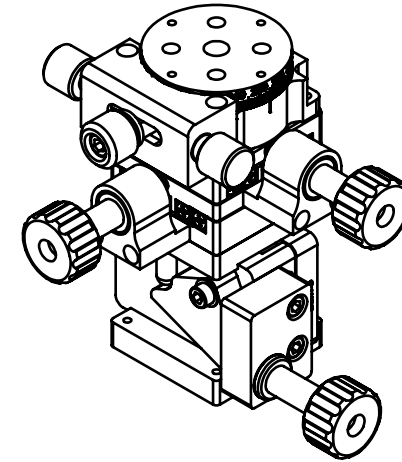

UNIT:m/m

 Unice E-O Services Inc. No.5, Andong Rd., Chung Li District, Taoyuan City 32063, Taiwan, R.O.C.	TITLE:		56LRT-4R	
	DWG. NO.	56LRT-4R		
	NAME	DATE	MATERIAL:	
DRAWN	John	2023/10/16	N/A	
ENG APPR.	Johnny	2023/10/16	SCALE:	1:1.5
			REV	0