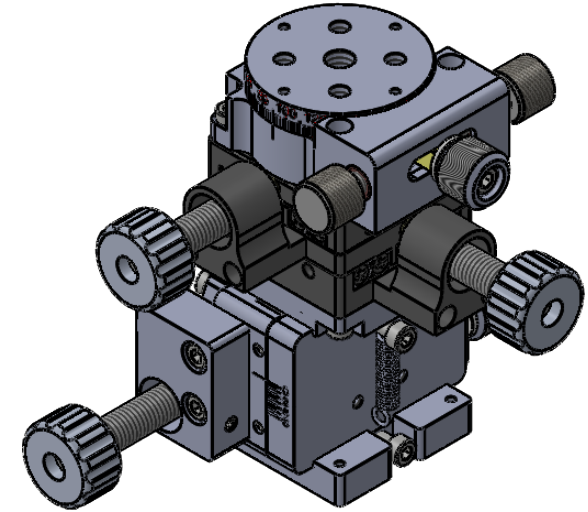

UNIT:m/m

 Unice E-O Services Inc. No.5, Andong Rd., Chung Li District, Taoyuan City 32063, Taiwan, R.O.C.			TITLE:	
			56LRT-4LM	
			DWG. NO.	56LRT-4LM
			MATERIAL:	N/A
DRAWN	John	2021/06/25	SCALE:	1:1.2
ENG APPR.	Johnny	2021/06/25	REV	0