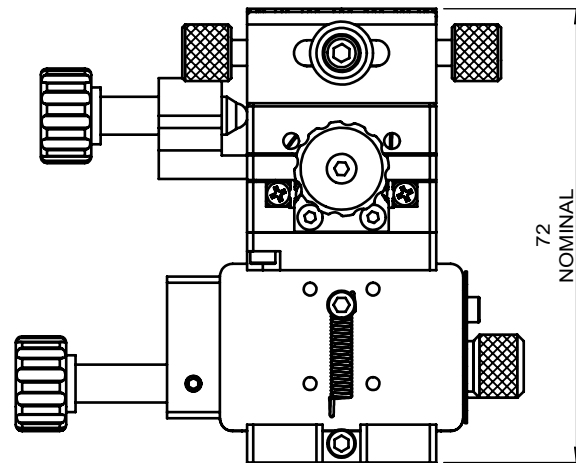

UNIT:m/m

 Unice E-O Services Inc. No.5, Andong Rd., Chung Li District, Taoyuan City 32063, Taiwan, R.O.C.			TITLE:	
			56LRT-4LM	
			DWG. NO.	56LRT-4LM
			MATERIAL:	N/A
DRAWN	John	2021/06/25	SCALE:	1:1.2
ENG APPR.	Johnny	2021/06/25	REV	0