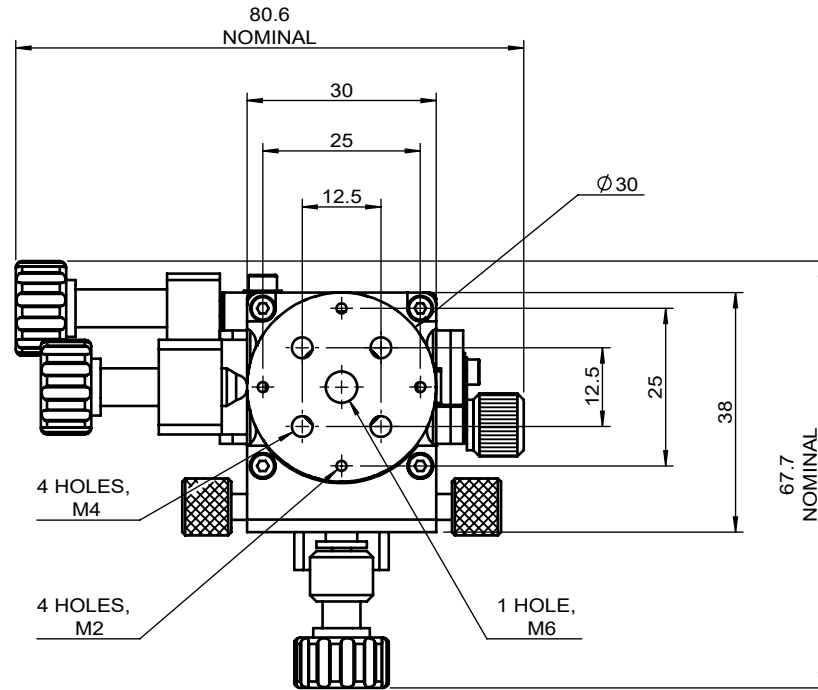

UNIT:m/m

 Unice E-O Services Inc. No.5, Andong Rd., Chung Li District, Taoyuan City 32063, Taiwan, R.O.C.			TITLE:	
			56LRT-4LM	
			DWG. NO.	56LRT-4LM
			MATERIAL:	N/A
DRAWN	John	2021/06/25	SCALE:	1:1.2
ENG APPR.	Johnny	2021/06/25	REV	0